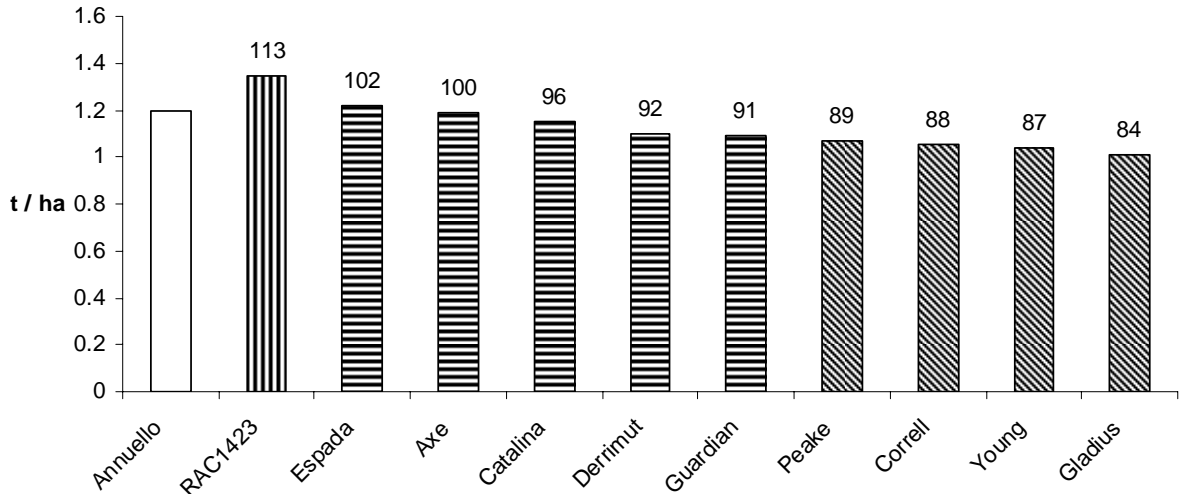

2008 SEPWA Wheat Variety Trial  
Allen and Gwen Coxall  
Jerdacuttup

Key:

	Control
	No different
	Significantly less
	Significantly more