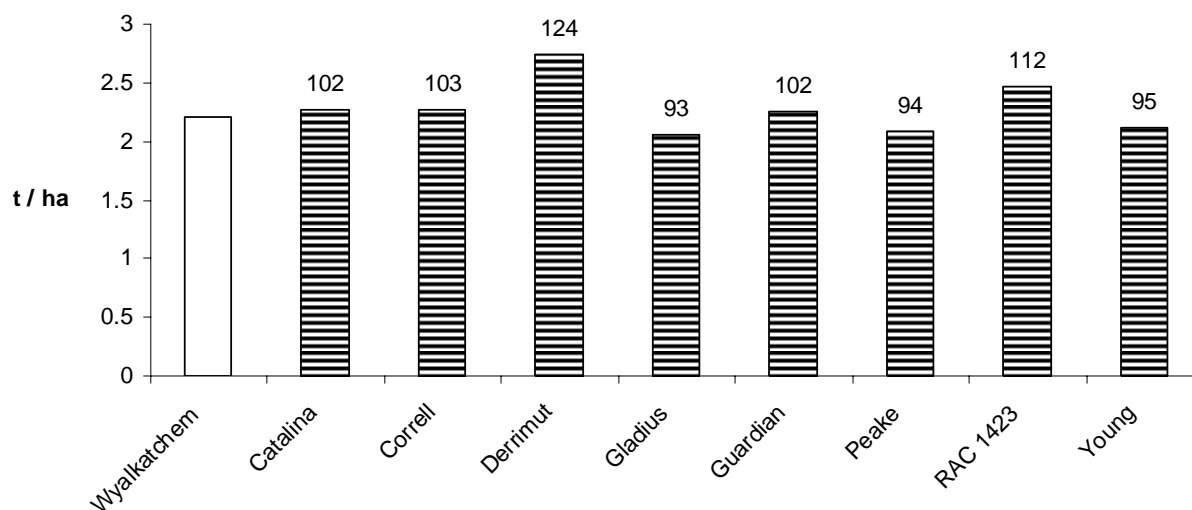

2008 SEPWA Wheat Variety Trial
Owen Grahame
Dunn Rock

Plot	Variety	Hect kg/ha	Screen %	Protein %	Gluten %	Starch %
1	Wyalkatchem	77	1.0	13.1	9.8	63.7
2	Correll	76	1.1	12.9	9.9	62.2
3	Young	76	1.4	12.6	9.7	63.5
4	Wyalkatchem	79	0.8	13.2	10.2	63.7
5	Guardian	81	1.3	11.8	9.1	65.0
6	Catalina	78	1.4	11.7	8.8	65.9
7	Wyalkatchem	80	0.8	12.0	9.2	64.0
8	Gladius	76	0.8	12.3	8.4	63.9
9	Peake	78	1.0	11.5	7.6	64.5
10	Wyalkatchem	79	1.4	11.9	8.9	64.7
11	Derrimut	80	1.0	10.9	7.6	65.3
12	RAC1423	78	1.7	11.6	8.8	65.3
13	Wyalkatchem	80	0.7	12.0	9.0	64.7