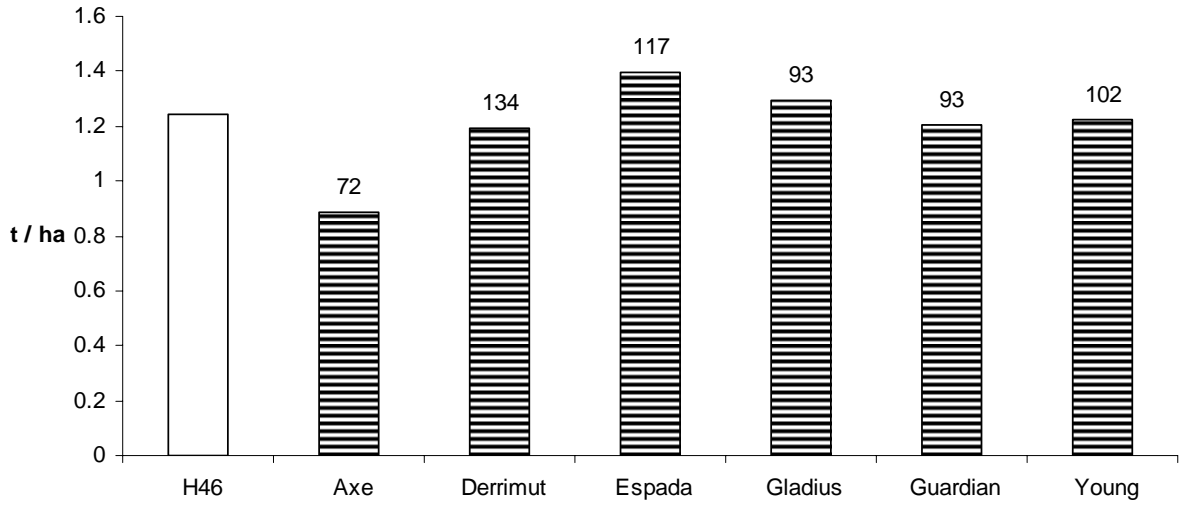

2008 SEPWA Wheat Variety Trial  
John Smeeton  
Jerdacuttup

Plot	Variety	Hect kg/hl	Screen %	Protein %	Gluten %	Starch %
1	H46	80	1.7	13.3	10.0	61.9
2	Axe	76	1.7	13.7	10.2	61.7
3	Espada	77	1.5	13.2	9.2	63.4
4						
5	Guardian	78	3.0	11.7	8.2	65.0
6	Gladius	76	1.9	11.9	7.3	64.6
7	H46	80	1.4	12.7	9.3	61.4
8	Young	79	1.9	11.9	7.9	64.7
9	Derrimut	78	2.3	10.9	7.4	64.4
10						