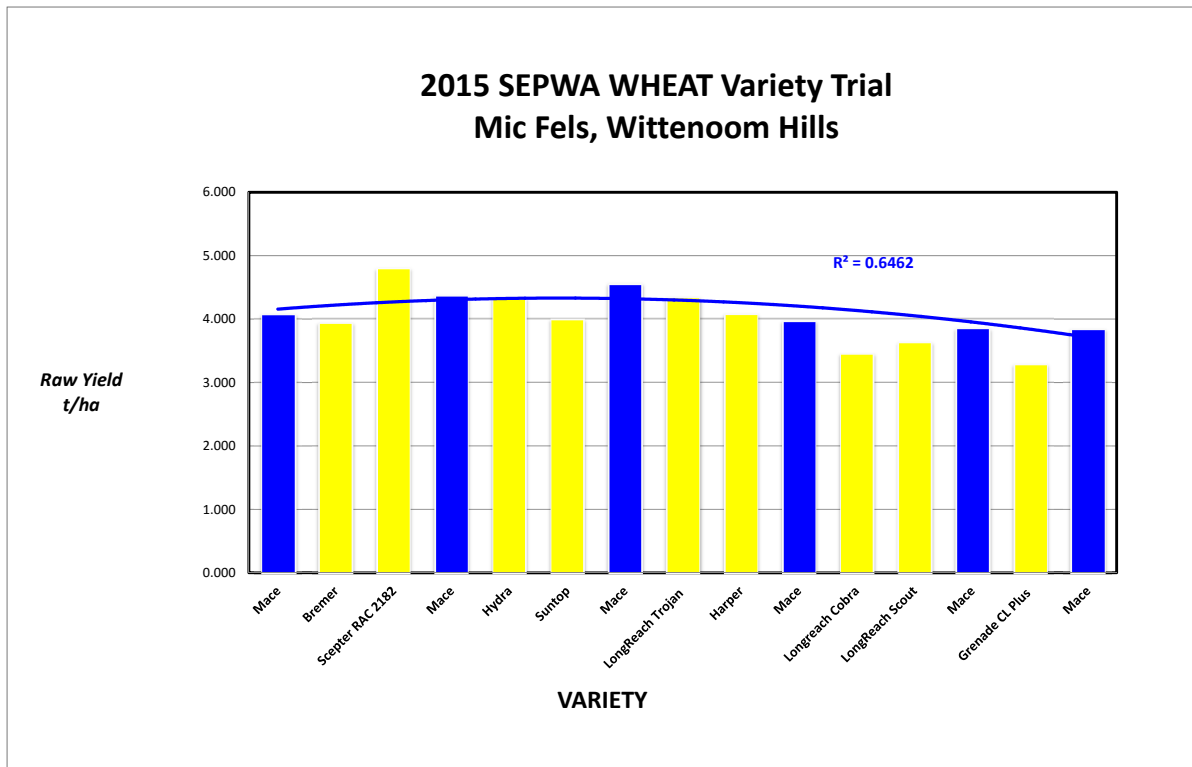

2015 SEPWA WHEAT Variety Trial Mic Fels, Wittenoom Hills