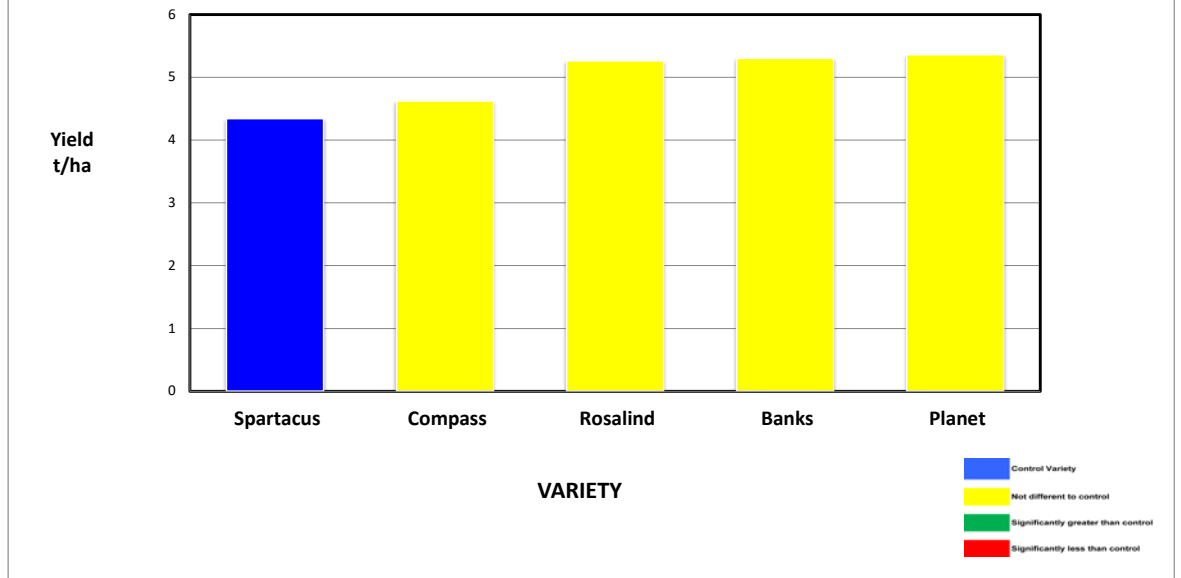

2018 SEPWA BARLEY Variety Trial A Perks, Condingup

Variety	Maturity	Yield (t/ha)	% of Spartacus	Protein %	Colour	Hect kg/ha	Screenings %	Grade
Spartacus	Early Season	4.340	100%	9.7	55	67	9.6	Malt2
Compass	Mid-season	4.620	106%	9.7	55	64	7.3	Malt2
Rosalind	Mid-season	5.260	121%	10.4	54	65	8.7	BFED1
Banks***	Mid-late maturing	5.300	122%	9.6	54	67	4.4	BFED1
RGT Planet***	Mid-season	5.360	124%	9.8	54	64	7.9	BFED1

*** denotes under Malt evaluation

Site Mean (t/ha) 4.79
 Probability 0.425
 Least significant difference 5% 2.383
 CV % 10

Site Details

Soil Description: Sand over Gravel over Clay
 Date Sown: Tuesday, 1 May 2018
 Date Harvested: Thursday, 15 November 2018
 Seeding Rate: 75 kg/ha

Plot Dimensions

Length (m) 235
 Width (m) 13.5
 Plot Area (ha) 0.32
 Conversion Factor 3.15

Rainfall Data

Growing Season (mm) 438
 Site Yield (t/ha) 4.79
 kg/mm - Rainfall 10.94

RAINFALL 2017 (mm)	January	5.8	
	February	94.2	
	March	27.2	
	April	13.8	13.8
	May	36	49.8
	June	42.6	92.4
	July	67.2	159.6
	August	182	341.6
	September	52.8	394.4
	October	43.6	438
	November	19.2	
	Total	584.4	

Site Details

Soil Description: Sand over Gravel over Clay
Date Sown: Tuesday, 1 May 2018
Date Harvested: Thursday, 15 November 2018
Seeding Rate: 75 kg/ha

Plot Dimensions

Length (m) 235 Width (m) 13.5 Area (m²) 0.32 Conversion Factor 3.15