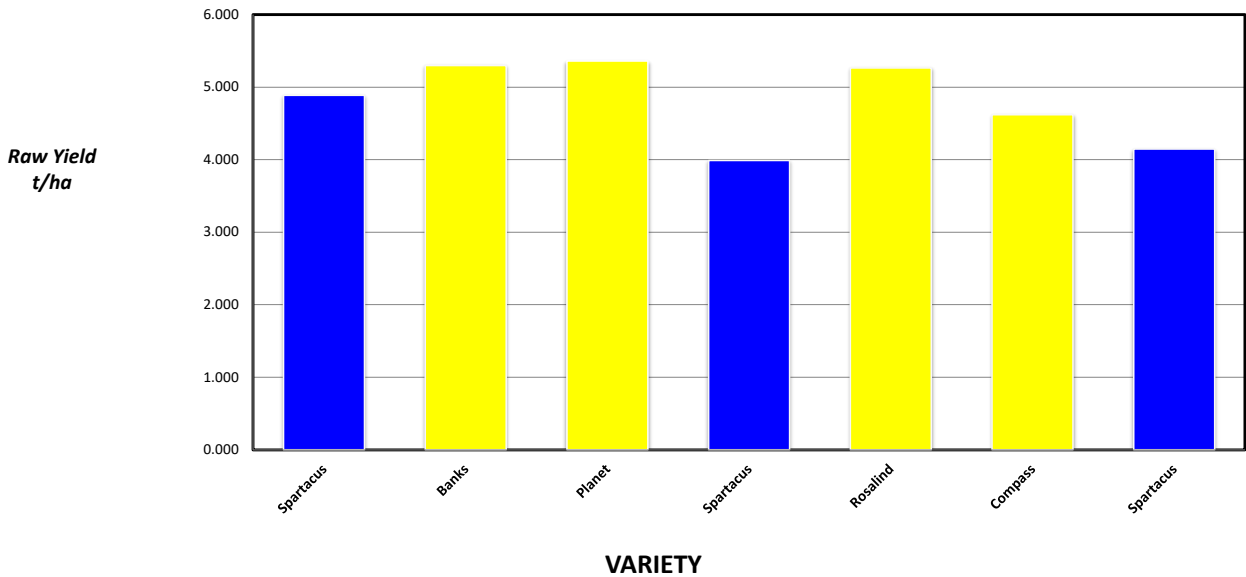

Plot Dimensions

Length (m) 235
 Width (m) 13.5
 Plot Area (ha) 0.32
 Conversion Factor 3.15

Rainfall Data

Growing Season (mm) 438
 Site Yield (t/ha) 4.79
 kg/mm - Rainfall 10.94

RAINFALL 2017 (mm)	January	5.8	
	February	94.2	
	March	27.2	
	April	13.8	13.8
	May	36	49.8
	June	42.6	92.4
	July	67.2	159.6
	August	182	341.6
	September	52.8	394.4
	October	43.6	438
	November	19.2	
	Total	584.4	

Cumulative Growing Season Rainfall

Station: DAFWA Condingup

2018 SEPWA BARLEY Variety Trial A Perks, Condingup

Plot	Variety	Yield (t/ha)	% of Site Mean
1	Spartacus	4.886	102%
2	Banks	5.296	110%
3	Planet	5.359	112%
4	Spartacus	3.987	83%
5	Rosalind	5.264	110%
6	Compass	4.618	96%
7	Spartacus	4.145	86%