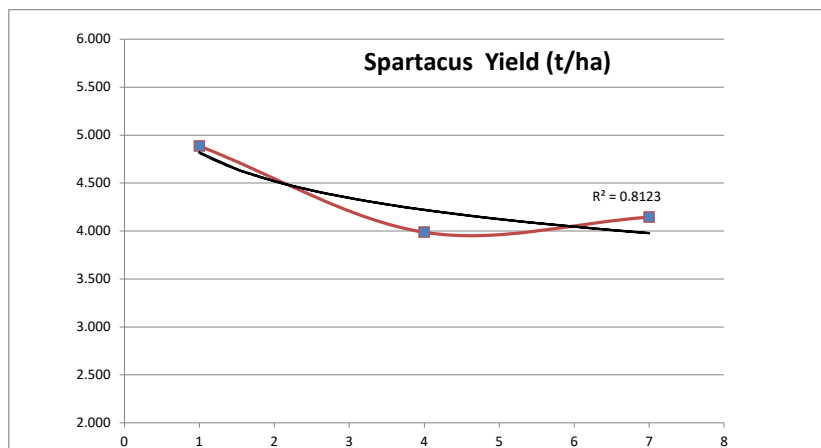

HARVEST DATA - SEPWA Barley Variety Trial - A Perks, Condingup Harvested - 15th November, 2018

Plot	Variety!	Plot Length	Plot Width	Area (ha)	Weight (kgs)	Yield (t/ha)	Plot 2	% of Site Mean
1	Spartacus	235	13.5	0.31725	1550	4.886	1	102%
2	Banks	235	13.5	0.31725	1680	5.296	4	110%
3	Planet	235	13.5	0.31725	1700	5.359	9	112%
4	Spartacus	235	13.5	0.31725	1265	3.987	16	83%
5	Rosalind	235	13.5	0.31725	1670	5.264	25	110%
6	Compass	235	13.5	0.31725	1465	4.618	36	96%
7	Spartacus	235	13.5	0.31725	1315	4.145	49	86%

Average of Yield (t/ha)	
Variety!	Total
Spartacus	4.339
Compass	4.618
Rosalind	5.264
Banks	5.296
Planet	5.359
Grand Total	4.793

Plot	Variety!	Plot Length	Plot Width	Area (ha)	Weight (kgs)	Yield (t/ha)	Plot 2	% of Site Mean
1	Spartacus	235	13.5	0.31725	1550	4.886	1	102%
4	Spartacus	235	13.5	0.31725	1265	3.987	16	83%
7	Spartacus	235	13.5	0.31725	1315	4.145	49	86%

PLATINUM SPONSORS

DIAMOND SPONSORS

Seed Company Sponsors: AGT, Intergrain, Nuseed, SeedNet, DuPont Pioneer, Bayer