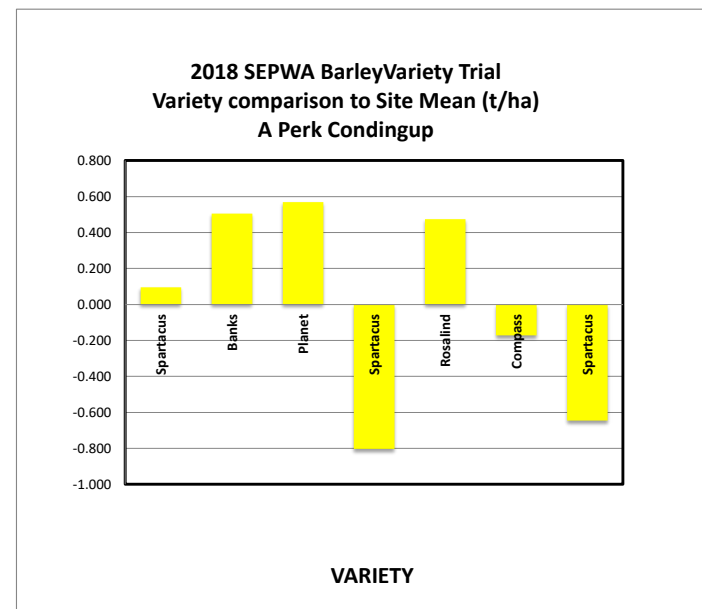

HARVEST DATA - SEPWA Barley Variety Trial - A Perks, Condingup Harvested - 15th November, 2018

Plot	Variety!	Plot Length	Plot Width	Area (ha)	Weight (kgs)	Yield (t/ha)	Plot 2	% of Site Mean
1	Spartacus	235	13.5	0.31725	1550	4.886	1	102%
2	Banks	235	13.5	0.31725	1680	5.296	4	110%
3	Planet	235	13.5	0.31725	1700	5.359	9	112%
4	Spartacus	235	13.5	0.31725	1265	3.987	16	83%
5	Rosalind	235	13.5	0.31725	1670	5.264	25	110%
6	Compass	235	13.5	0.31725	1465	4.618	36	96%
7	Spartacus	235	13.5	0.31725	1315	4.145	49	86%

Average of Yield (t/ha)	
Variety!	Total
Spartacus	4.339
Compass	4.618
Rosalind	5.264
Banks	5.296
Planet	5.359
Grand Total	4.793

Plot	Variety!	Plot Length	Plot Width	Area (ha)	Weight (kgs)	Yield (t/ha)	Plot 2	% of Site Mean
1	Spartacus	235	13.5	0.31725	1550	4.886	1	102%
4	Spartacus	235	13.5	0.31725	1265	3.987	16	83%
7	Spartacus	235	13.5	0.31725	1315	4.145	49	86%

PLATINUM SPONSORS

DIAMOND SPONSORS

Seed Company Sponsors: AGT, Intergrain, Nuseed, SeedNet, DuPont Pioneer, Bayer