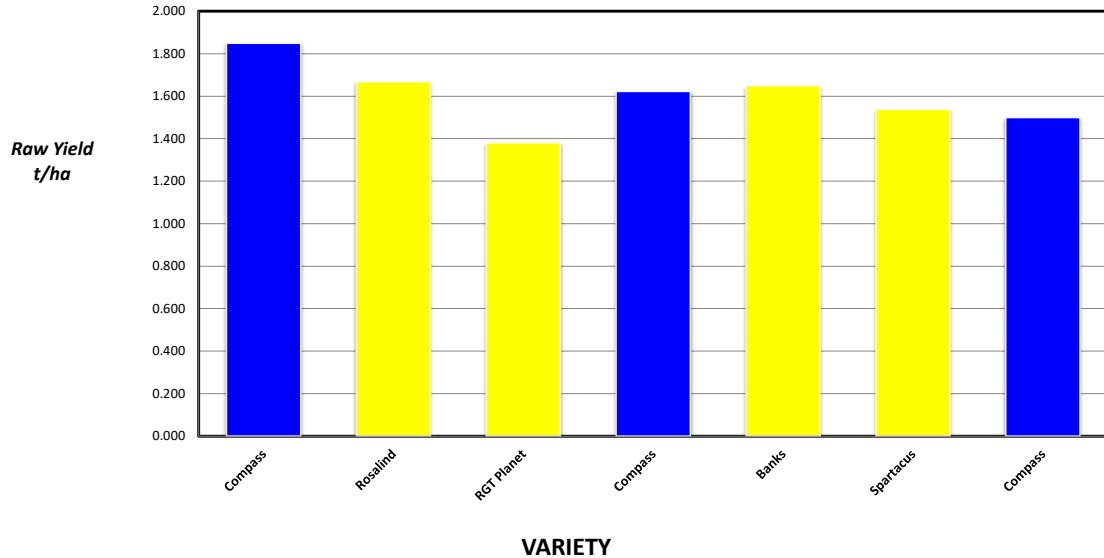

2018 SEPWA BARLEY Variety Trial S Guest Cascade

| Variety | Maturity | Yield (t/ha) | % of Compass | Protein % | Colour | Hect kg/ha | Screenings % | Grade |
|----------------|-------------------|--------------|--------------|------------|-----------|------------|--------------|--------------|
| RGT Planet*** | Mid-season | 1.322 | 80% | 8.5 | 56 | 60 | 3.6 | BFED1 |
| Rosalind | Mid-season | 1.552 | 94% | 8.6 | 58 | 60 | 2.6 | BFED1 |
| Spartacus | Early Season | 1.654 | 100% | 8.5 | 57 | 66 | 3.5 | BFED1 |
| Compass | Mid-season | 1.657 | 100% | 8.9 | 57 | 62 | 5.2 | BFED1 |
| Banks*** | Mid-late maturing | 1.707 | 103% | 7.8 | 57 | 61 | 3.4 | BFED1 |

Cumulative Growing Season Rainfall

Station: DAFWA Salmon Gums

PLATINUM SPONSORS

DIAMOND SPONSORS

Seed Company Sponsors: AGT, Intergrain, Nuseed, SeedNet, DuPont Pioneer, Bayer

**2018 SEPWA BARLEY Variety Trial
 S Guest Salmon Gums**

| Plot | Variety! | Yield (t/ha) | % of Site Mean |
|------|------------|--------------|----------------|
| 1 | Compass | 1.849 | 115% |
| 2 | Rosalind | 1.668 | 104% |
| 3 | RGT Planet | 1.380 | 86% |
| 4 | Compass | 1.622 | 101% |
| 5 | Banks | 1.649 | 103% |
| 6 | Spartacus | 1.538 | 96% |
| 7 | Compass | 1.499 | 94% |