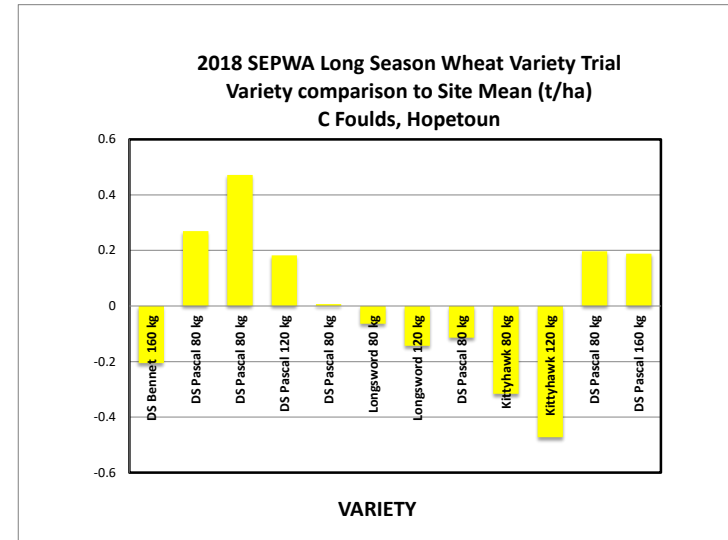

HARVEST DATA - SEPWA Long Season Wheat Variety Trial - C Foulds, Hopetoun Harvested 3rd December 2018

Plot	Variety!	Plot Length	Plot Width	Area (ha)	Weight (kgs)	Yield (t/ha)	Plot 2	% of Site Mean
1	DS Bennet 160 kg	400	12	0.48	569	1.185	1	85%
2	DS Pascal 80 kg	400	12	0.48	797	1.660	4	119%
3	DS Pascal 80 kg	400	12	0.48	894	1.863	9	134%
4	DS Pascal 120 kg	400	12	0.48	755	1.573	16	113%
5	DS Pascal 80 kg	400	12	0.48	671	1.398	25	100%
6	Longsword 80 kg	400	12	0.48	637	1.327	36	95%
7	Longsword 120 kg	400	12	0.48	599	1.248	49	90%
8	DS Pascal 80 kg	400	12	0.48	613	1.277	64	92%
9	Kittyhawk 80 kg	400	12	0.48	516	1.075	81	77%
10	Kittyhawk 120 kg	400	12	0.48	441	0.919	100	66%
11	DS Pascal 80 kg	400	12	0.48	762	1.588	121	114%
12	DS Pascal 160 kg	400	12	0.48	758	1.579	144	114%

Note Bennett ADV11.9419 was still quite green - wet.

Average of Yield (t/ha)	
Variety!	Total
Kittyhawk 120 kg	0.92
Kittyhawk 80 kg	1.08
ADV11.9419 160 kg	1.19
Longsword 120 kg	1.25
Longsword 80 kg	1.33
DS Pascal 80 kg	1.56
DS Pascal 120 kg	1.57
DS Pascal 160 kg	1.58
Grand Total	1.39

Plot	Variety!	Plot Length	Plot Width	Area (ha)	Weight (kgs)	Yield (t/ha)	Plot 2	% of Site Mean
2	DS Pascal 80 kg	400	12	0.48	797	1.660	4	119%
3	DS Pascal 80 kg	400	12	0.48	894	1.863	9	134%
5	DS Pascal 80 kg	400	12	0.48	671	1.398	25	100%
8	DS Pascal 80 kg	400	12	0.48	613	1.277	64	92%
11	DS Pascal 80 kg	400	12	0.48	762	1.588	121	114%

PLATINUM SPONSORS

DIAMOND SPONSORS

**Seed Company Sponsors: AGT, Intergrain,
Nuseed, SeedNet, DuPont Pioneer, Bayer**