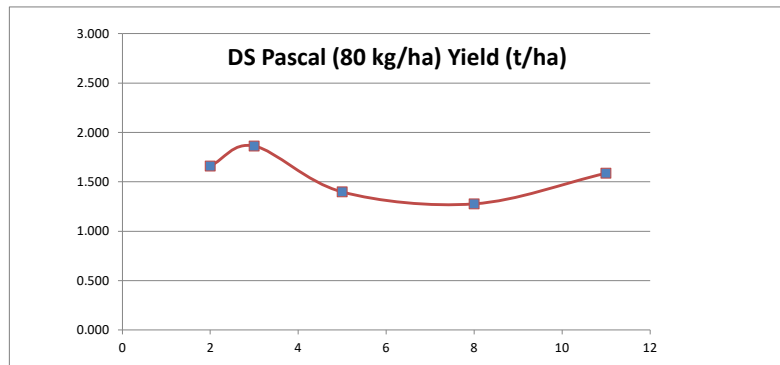

HARVEST DATA - SEPWA Long Season Wheat Variety Trial - C Foulds, Hopetoun Harvested 3rd December 2018

Plot	Variety!	Plot Length	Plot Width	Area (ha)	Weight (kgs)	Yield (t/ha)	Plot 2	% of Site Mean
1	DS Bennet 160 kg	400	12	0.48	569	1.185	1	85%
2	DS Pascal 80 kg	400	12	0.48	797	1.660	4	119%
3	DS Pascal 80 kg	400	12	0.48	894	1.863	9	134%
4	DS Pascal 120 kg	400	12	0.48	755	1.573	16	113%
5	DS Pascal 80 kg	400	12	0.48	671	1.398	25	100%
6	Longsword 80 kg	400	12	0.48	637	1.327	36	95%
7	Longsword 120 kg	400	12	0.48	599	1.248	49	90%
8	DS Pascal 80 kg	400	12	0.48	613	1.277	64	92%
9	Kittyhawk 80 kg	400	12	0.48	516	1.075	81	77%
10	Kittyhawk 120 kg	400	12	0.48	441	0.919	100	66%
11	DS Pascal 80 kg	400	12	0.48	762	1.588	121	114%
12	DS Pascal 160 kg	400	12	0.48	758	1.579	144	114%

Note Bennett ADV11.9419 was still quite green - wet.

Average of Yield (t/ha)	
Variety!	Total
Kittyhawk 120 kg	0.92
Kittyhawk 80 kg	1.08
ADV11.9419 160 kg	1.19
Longsword 120 kg	1.25
Longsword 80 kg	1.33
DS Pascal 80 kg	1.56
DS Pascal 120 kg	1.57
DS Pascal 160 kg	1.58
Grand Total	1.39

Plot	Variety!	Plot Length	Plot Width	Area (ha)	Weight (kgs)	Yield (t/ha)	Plot 2	% of Site Mean
2	DS Pascal 80 kg	400	12	0.48	797	1.660	4	119%
3	DS Pascal 80 kg	400	12	0.48	894	1.863	9	134%
5	DS Pascal 80 kg	400	12	0.48	671	1.398	25	100%
8	DS Pascal 80 kg	400	12	0.48	613	1.277	64	92%
11	DS Pascal 80 kg	400	12	0.48	762	1.588	121	114%

PLATINUM SPONSORS

DIAMOND SPONSORS

**Seed Company Sponsors: AGT, Intergrain,
Nuseed, SeedNet, DuPont Pioneer, Bayer**