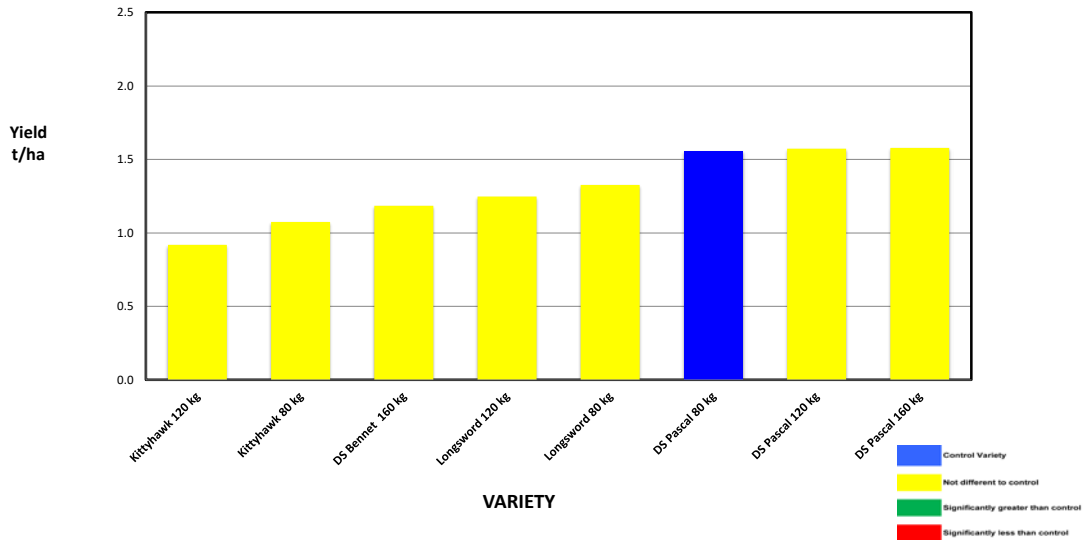

### 2018 SEPWA Long Season Wheat Variety Trial C Foulds, Hopetoun

Variety	Maturity	Yield (t/ha)	% of DS Pascal 80 kg	Protein %	Gluten %	Starch %	Hect kg/ha	Screenings %	Falling Numbers	Grade
Kittyhawk 120 kg	Winter Type	0.919	59%	14.9	39.4	67.9	78.5	3.9	386	FED1
Kittyhawk 80 kg	Winter Type	1.075	69%	14.0	36.6	75.3	79.9	4.0	392	FED1
DS Bennett ADV11.9919 ***	Winter Type	1.185	76%	14.1	36.2	61.8	77.8	2.7	368	APW1
Longsword 120 kg	Winter Type	1.248	80%	16.1	43.6	62.2	77.3	1.3	318	FED1
Longsword 80 kg	Winter Type	1.327	85%	15.8	41.7	47.4	78.0	1.1	373	FED1
DS Pascal 80 kg	Late	1.557	100%	12.3	29.7	58.3	77.5	2.1	330	APW1
DS Pascal 120 kg	Late	1.573	101%	14.3	35.7	62.4	76.7	3.5	411	APW1
DS Pascal 160 kg	Late	1.579	101%	13.0	35.2	59.1	79.1	1.6	364	APW1