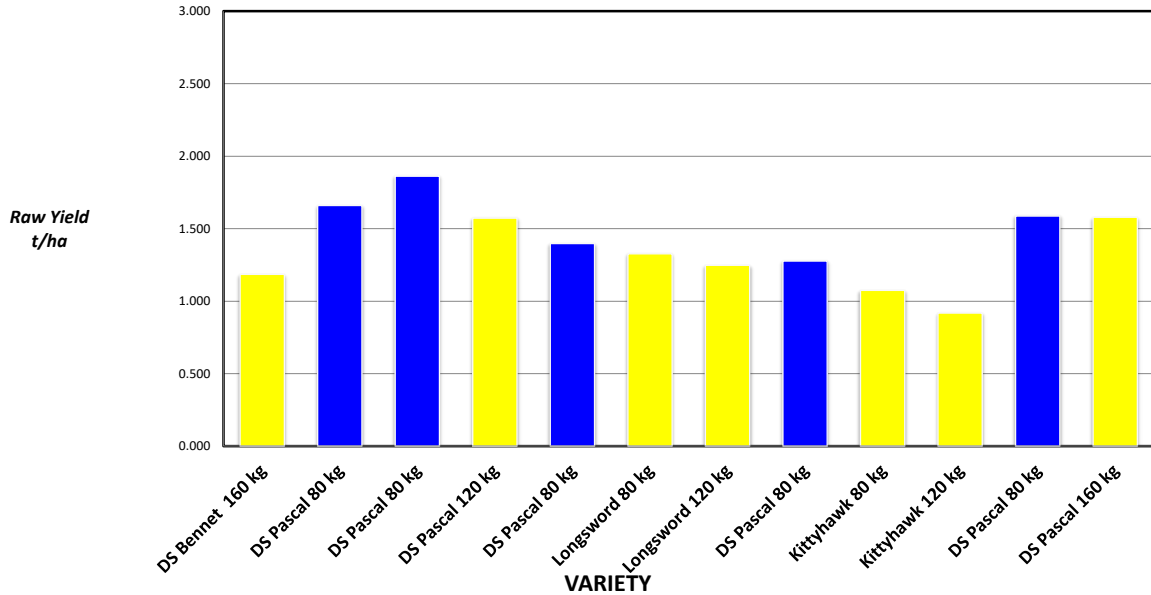

2018 SEPWA Long Season Wheat Variety Trial C Foulds, Hopetoun

Plot	Variety!	Yield (t/ha)	% of Site Mean
1	DS Bennet 160 kg	1.185	85%
2	DS Pascal 80 kg	1.660	119%
3	DS Pascal 80 kg	1.863	134%
4	DS Pascal 120 kg	1.573	113%
5	DS Pascal 80 kg	1.398	100%
6	Longsword 80 kg	1.327	95%
7	Longsword 120 kg	1.248	90%
8	DS Pascal 80 kg	1.277	92%
9	Kittyhawk 80 kg	1.075	77%
10	Kittyhawk 120 kg	0.919	66%
11	DS Pascal 80 kg	1.588	114%
12	DS Pascal 160 kg	1.579	114%

Note Bennett ADV11.9419 was still quite green - wet.

Statistical Analysis

Site Mean (t/ha)	1.391
Probability	0.333
Least significant difference 5%	0.695
CV %	16.4

Site Details

Soil Description:	Sandy Loam
Date Sown:	Wednesday, 18 April 2018
Date Harvested	Monday, 3 December 2018
Seeding Rate:	80 kg/ha

Plot Dimensions

Length (m)	Width (m)	Area (m²)	Conversion Factor
400	12	0.48	2.08

PLATINUM SPONSORS

DIAMOND SPONSORS

Seed Company Sponsors: AGT, Intergrain, Nuseed, SeedNet, DuPont Pioneer, Bayer