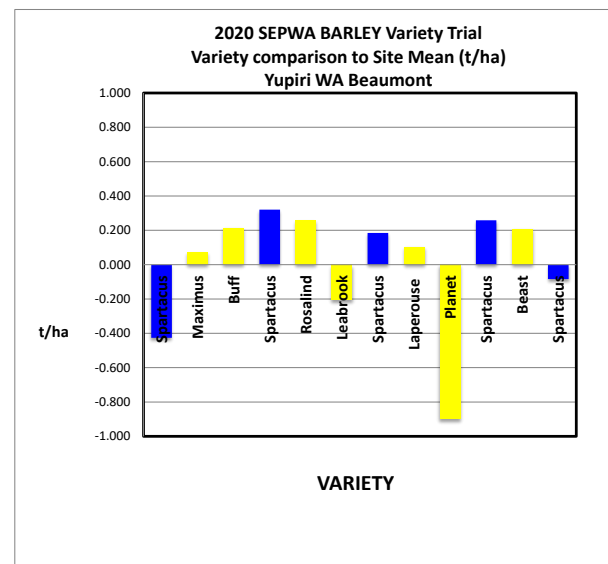

HARVEST DATA - SEPWA Barley Variety Trial - Yupiri WA Beaumont Harvested - 12th November 2020

Plot	Variety!	Plot Length	Plot Width	Area (ha)	Weight (kgs)	Yield (t/ha)	Plot 2	% of Site Mean
1	Spartacus	300	12	0.360	1298	3.605	1	89%
2	Maximus	300	12	0.360	1478	4.105	4	102%
3	Buff	300	12	0.360	1527	4.243	9	105%
4	Spartacus	300	12	0.360	1566	4.351	16	108%
5	Rosalind	300	12	0.360	1544	4.289	25	106%
6	Leabrook	300	12	0.360	1377	3.824	36	95%
7	Spartacus	300	12	0.360	1518	4.216	49	105%
8	Laperouse	300	12	0.360	1487	4.131	64	102%
9	Planet	300	12	0.360	1128	3.132	81	78%
10	Spartacus	300	12	0.360	1544	4.289	100	106%
11	Beast	300	12	0.360	1525	4.236	121	105%
12	Spartacus	300	12	0.360	1421	3.947	144	98%

Average of Yield (t/ha)	
Variety!	Total
Planet	3.132
Leabrook	3.824
Spartacus	4.082
Maximus	4.105
Laperouse	4.131
Beast	4.236
Buff	4.243
Rosalind	4.289
Grand Total	4.031

Plot	Variety!	Plot Length	Plot Width	Area (ha)	Weight (kgs)	Yield (t/ha)	Plot 2	% of Site Mean
1	Spartacus	300	12	0.360	1298	3.605	1	89%
4	Spartacus	300	12	0.360	1566	4.351	16	108%
7	Spartacus	300	12	0.360	1518	4.216	49	105%
10	Spartacus	300	12	0.360	1544	4.289	100	106%
12	Spartacus	300	12	0.360	1421	3.947	144	98%

Site Details

Soil Description: Sand over Clay Duplex
Date Sown: Sunday, 24 May 2020
Date Harvested: Thursday, 12 November 2020
Seeding Rate: 85 kg/ha

Statistical Analysis

Site Mean (t/ha) 4.031
Probability 0.35
Least significant difference 5% 0.936
CV % 7.6

Plot Dimensions

Length (m)	300
Width (m)	12
Plot Area (ha)	0.36
Conversion Factor	2.78

Rainfall Data

Growing Season (mm)	164.2
Site Yield (t/ha)	4.031
kg/mm - Rainfall	24.55

RAINFALL 2020 (mm)	January	18.8	Cumulative Growing Season Rainfall	
	February	38		
	March	32.4		
	April	8.4		8.4
	May	14.4		22.8
	June	11		33.8
	July	26		59.8
	August	62.4		122.2
	September	22		144.2
	October	20		164.2
	November	65		
	Total	318.4		