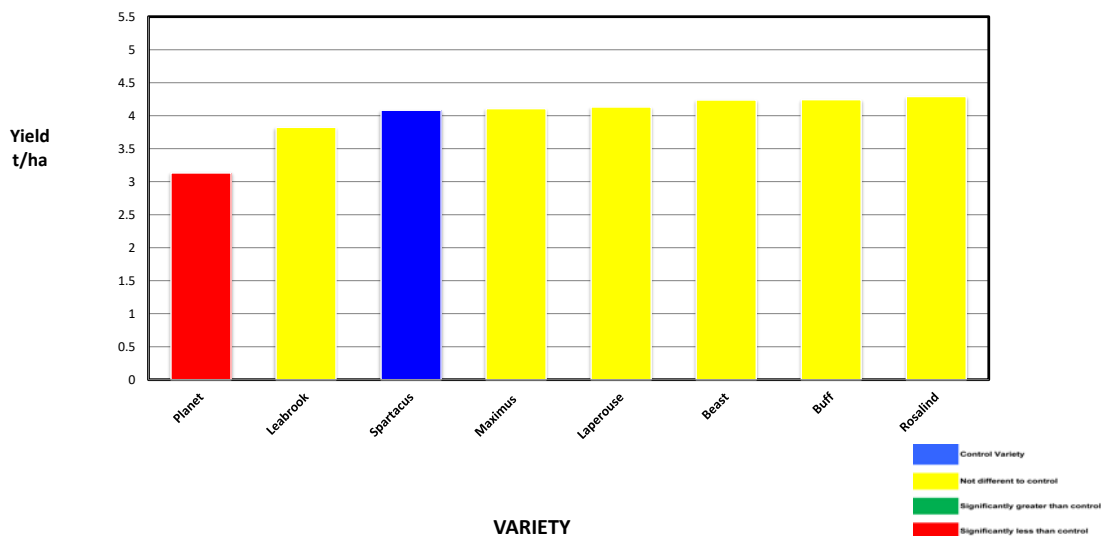

Plot Dimensions

Length (m)	Width (m)	Area (m ²)	Conversion Factor
300	12	0.360	2.78

Rabobank

PLATINUM SPONSORS

DIAMOND SPONSORS

Seed Company Sponsors: AGT, Intergrain, Nuseed, SeedNet, Pioneer, Bayer, Pacific Seeds, SeedForce

2020 SEPWA BARLEY Variety Trial Yupiri WA Beaumont

Variety	Maturity	Yield (t/ha)	% of Spartacus	Protein %	Colour	Hect kg/hl	Screenings %	Grade
RGT Planet	Mid-season	3.132	76%	11.3	58	55	34.7	BFED1
Leabrook (Stage 2)	Early - Mid season	3.824	93%	10.0	58	56	10.5	BFED1
Spartacus	Early Season	4.082	99%	9.7	58	60	12.8	BFED1
Maximus (Stage 2)	Early Season	4.105	100%	9.9	57	60	13.9	BFED1
Laperouse (Stage 1)	Mid-season	4.131	101%	9.8	56	56	22.3	BFED1
Beast (Stage 1)	Early Season	4.236	103%	10.9	57	56	12.9	BFED1
Buff (Stage 2)	Early Season	4.243	103%	9.9	58	58	13.2	BFED1
Rosalind	Mid-season	4.289	104%	9.8	57	57	17.1	BFED1

Plot Dimensions

Length (m)	300
Width (m)	12
Plot Area (ha)	0.36
Conversion Factor	2.78

Rainfall Data

Growing Season (mm)	164.2
Site Yield (t/ha)	4.031
kg/mm - Rainfall	24.55

RAINFALL 2020 (mm)	January	18.8	Cumulative Growing Season Rainfall	
	February	38		
	March	32.4		
	April	8.4		8.4
	May	14.4		22.8
	June	11		33.8
	July	26		59.8
	August	62.4		122.2
	September	22		144.2
	October	20		164.2
	November	65		
	Total	318.4		