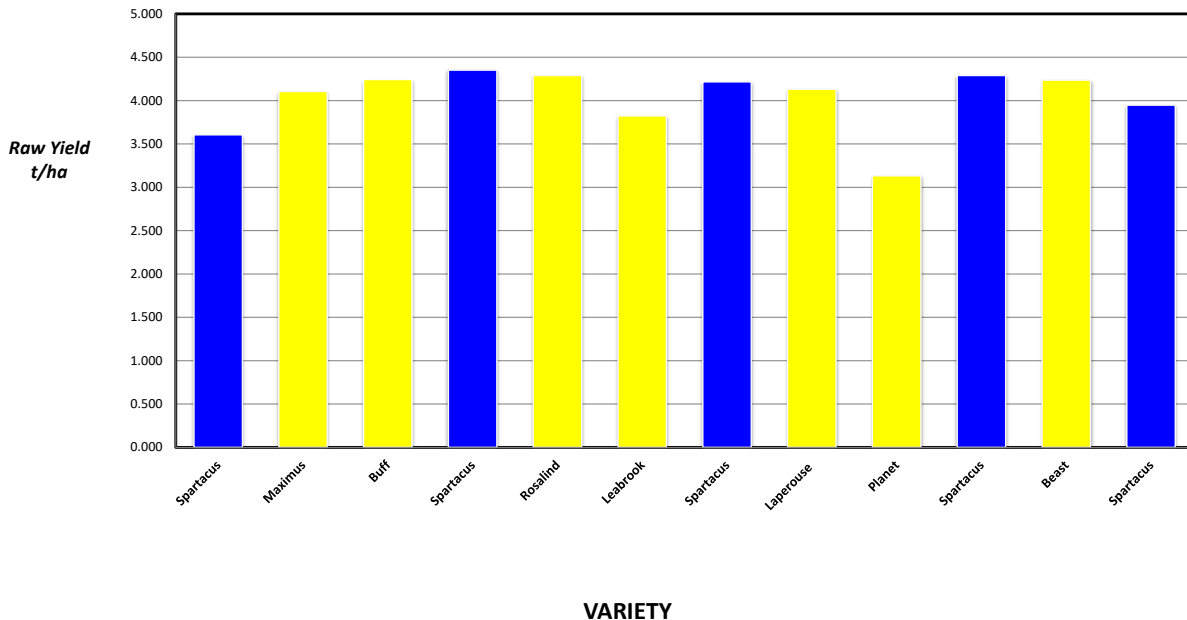

HARVEST DATA - SEPWA Barley Variety Trial - Yupiri WA Beaumont Harvested - 12th November 2020

Plot	Variety!	Plot Length	Plot Width	Area (ha)	Weight (kgs)	Yield (t/ha)	Plot 2	% of Site Mean
1	Spartacus	300	12	0.360	1298	3.605	1	89%
2	Maximus	300	12	0.360	1478	4.105	4	102%
3	Buff	300	12	0.360	1527	4.243	9	105%
4	Spartacus	300	12	0.360	1566	4.351	16	108%
5	Rosalind	300	12	0.360	1544	4.289	25	106%
6	Leabrook	300	12	0.360	1377	3.824	36	95%
7	Spartacus	300	12	0.360	1518	4.216	49	105%
8	Laperouse	300	12	0.360	1487	4.131	64	102%
9	Planet	300	12	0.360	1128	3.132	81	78%
10	Spartacus	300	12	0.360	1544	4.289	100	106%
11	Beast	300	12	0.360	1525	4.236	121	105%
12	Spartacus	300	12	0.360	1421	3.947	144	98%

Average of Yield (t/ha)	
Variety!	Total
Planet	3.132
Leabrook	3.824
Spartacus	4.082
Maximus	4.105
Laperouse	4.131
Beast	4.236
Buff	4.243
Rosalind	4.289
Grand Total	4.031

Plot	Variety!	Plot Length	Plot Width	Area (ha)	Weight (kgs)	Yield (t/ha)	Plot 2	% of Site Mean
1	Spartacus	300	12	0.360	1298	3.605	1	89%
4	Spartacus	300	12	0.360	1566	4.351	16	108%
7	Spartacus	300	12	0.360	1518	4.216	49	105%
10	Spartacus	300	12	0.360	1544	4.289	100	106%
12	Spartacus	300	12	0.360	1421	3.947	144	98%

PLATINUM SPONSORS

DIAMOND SPONSORS

**Seed Company Sponsors: AGT, Intergrain, Nuseed
SeedNet, Pioneer, Bayer, Pacific Seeds, SeedForce**

2020 SEPWA BARLEY Variety Trial Yupiri WA Beaumont

Plot	Variety!	Yield (t/ha)	% of Site Mean
1	Spartacus	3.605	89%
2	Maximus	4.105	102%
3	Buff	4.243	105%
4	Spartacus	4.351	108%
5	Rosalind	4.289	106%
6	Leabrook	3.824	95%
7	Spartacus	4.216	105%
8	Laperouse	4.131	102%
9	Planet	3.132	78%
10	Spartacus	4.289	106%
11	Beast	4.236	105%
12	Spartacus	3.947	98%

Site Details

Soil Description: Sand over Clay Duplex
Date Sown: Sunday, 24 May 2020
Date Harvested: Thursday, 12 November 2020
Seeding Rate: 85 kg/ha

Statistical Analysis

Site Mean (t/ha) 4.031
Probability 0.35
Least significant difference 5% 0.936
CV % 7.6