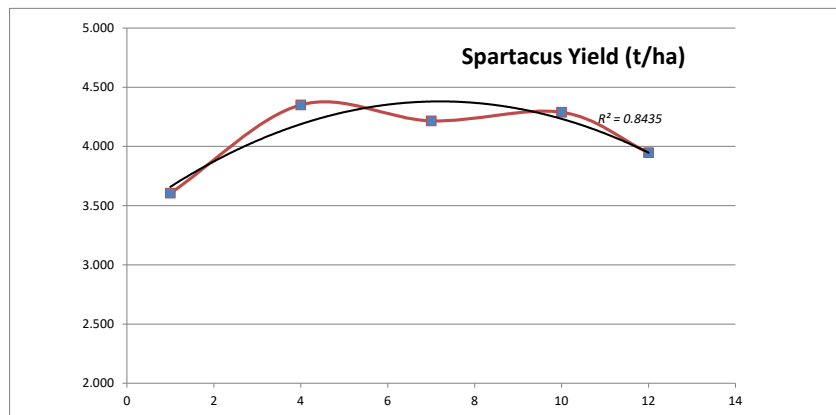

HARVEST DATA - SEPWA Barley Variety Trial - Yupiri WA Beaumont Harvested - 12th November 2020

Plot	Variety!	Plot Length	Plot Width	Area (ha)	Weight (kgs)	Yield (t/ha)	Plot 2	% of Site Mean
1	Spartacus	300	12	0.360	1298	3.605	1	89%
2	Maximus	300	12	0.360	1478	4.105	4	102%
3	Buff	300	12	0.360	1527	4.243	9	105%
4	Spartacus	300	12	0.360	1566	4.351	16	108%
5	Rosalind	300	12	0.360	1544	4.289	25	106%
6	Leabrook	300	12	0.360	1377	3.824	36	95%
7	Spartacus	300	12	0.360	1518	4.216	49	105%
8	Laperouse	300	12	0.360	1487	4.131	64	102%
9	Planet	300	12	0.360	1128	3.132	81	78%
10	Spartacus	300	12	0.360	1544	4.289	100	106%
11	Beast	300	12	0.360	1525	4.236	121	105%
12	Spartacus	300	12	0.360	1421	3.947	144	98%

Average of Yield (t/ha)	
Variety!	Total
Planet	3.132
Leabrook	3.824
Spartacus	4.082
Maximus	4.105
Laperouse	4.131
Beast	4.236
Buff	4.243
Rosalind	4.289
Grand Total	4.031

Plot	Variety!	Plot Length	Plot Width	Area (ha)	Weight (kgs)	Yield (t/ha)	Plot 2	% of Site Mean
1	Spartacus	300	12	0.360	1298	3.605	1	89%
4	Spartacus	300	12	0.360	1566	4.351	16	108%
7	Spartacus	300	12	0.360	1518	4.216	49	105%
10	Spartacus	300	12	0.360	1544	4.289	100	106%
12	Spartacus	300	12	0.360	1421	3.947	144	98%

Site Details

Soil Description: Sand over Clay Duplex
Date Sown: Sunday, 24 May 2020
Date Harvested: Thursday, 12 November 2020
Seeding Rate: 85 kg/ha

Statistical Analysis

Site Mean (t/ha) 4.031
Probability 0.35
Least significant difference 5% 0.936
CV % 7.6

Plot Dimensions

Length (m)	300
Width (m)	12
Plot Area (ha)	0.36
Conversion Factor	2.78

Rainfall Data

Growing Season (mm)	164.2
Site Yield (t/ha)	4.031
kg/mm - Rainfall	24.55

RAINFALL 2020 (mm)	January	18.8	Cumulative Growing Season Rainfall	
	February	38		
	March	32.4		
	April	8.4		8.4
	May	14.4		22.8
	June	11		33.8
	July	26		59.8
	August	62.4		122.2
	September	22		144.2
	October	20		164.2
	November	65		
	Total	318.4		