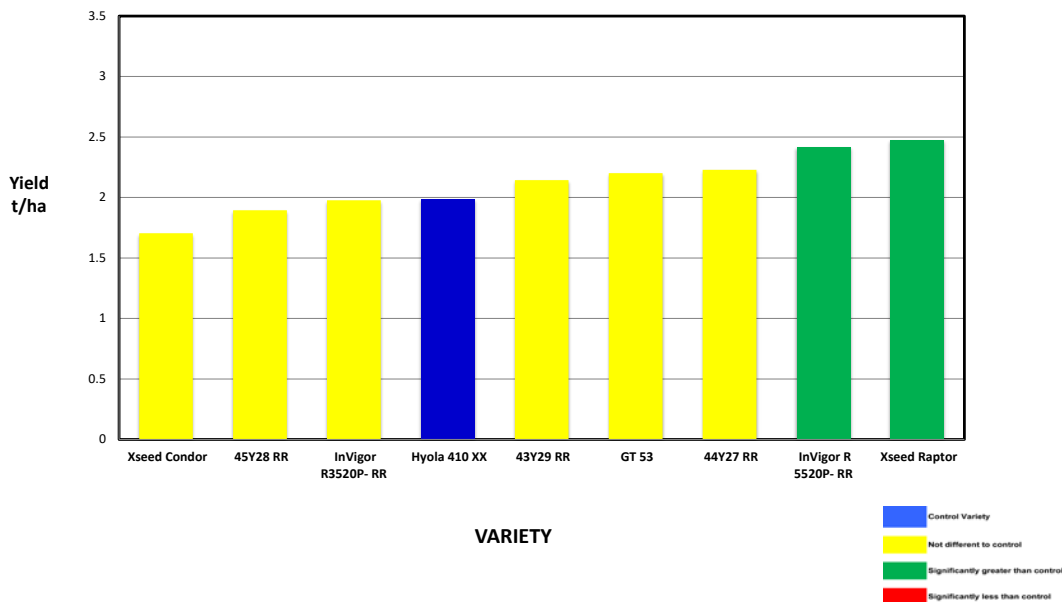

**2020 SEPWA Canola Variety Trial  
Roundup Ready  
M Jones Wittenoom Hills**

Variety	Triat	Maturity	Yield (t/ha)	% of Hyola 410XX	Protein %	Oil %
Xseed Condor	RR Hybrid	Mid-season	1.705	86%	19.8	45.3
45Y28 RR	RR Hybrid	Early	1.894	95%	17.5	47.5
InVigor R3520P- RR	RR Hybrid	Early Maturity	1.977	99%	17.4	43.5
Hyola 410 XX	RR Hybrid	Mid - Early	1.987	100%	19.2	46.8
43Y29 RR	RR Hybrid	Early Maturity	2.144	108%	18.1	44.7
GT 53	RR Hybrid	Mid - Early	2.201	111%	18.6	43.2
44Y27 RR	RR Hybrid	Early-Mid season	2.229	112%	20.0	43.7
InVigor R 5520P- RR	RR Hybrid	Mid - season	2.417	122%	19.5	46.3
Xseed Raptor	RR Hybrid	Early - Mid season	2.478	125%	19.2	43.9

**Plot Dimensions**

**Length (m)** 218  
**Width (m)** 12  
**Plot Area (ha)** 0.26  
**Conversion Factor** 3.82

**Rainfall Data**

**Growing Season (mm)** 241.8  
**Site Yield (t/ha)** 2.075  
**kg/mm - Rainfall** 8.6

RAINFALL 2020 (mm)	January	29.8	
	February	46.2	
	March	8.8	
	April	20.6	20.6
	May	38.8	59.4
	June	20.2	79.6
	July	55	134.6
	August	74.2	208.8
	September	21.2	230
	October	11.8	241.8
	November	76.4	
	Total	403	

**Plot Dimenstions**

Length (m) 218  
 Width (m) 12  
 Plot Area (ha) 0.262  
 Conversion Factor 3.82

**Rainfall Data**

Growing Season (mm) 241.8  
 Site Yield (t/ha) 2.075  
 kg/mm - Rainfall 8.6

RAINFALL 2020 ( mm )	January	29.8	
	February	46.2	
	March	8.8	
	April	20.6	20.6
	May	38.8	59.4
	June	20.2	79.6
	July	55	134.6
	August	74.2	208.8
	September	21.2	230
	October	11.8	241.8
	November	76.4	
	Total	403	