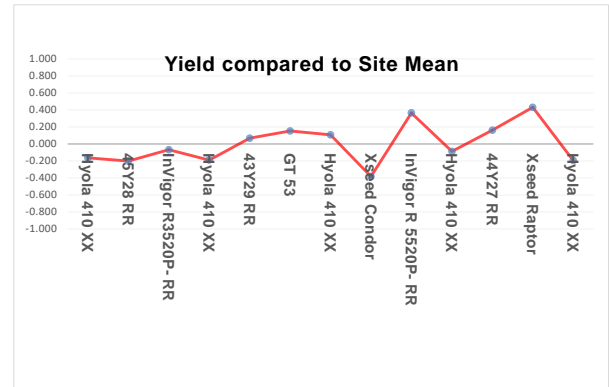

HARVEST DATA - SEPWA - Roundup Ready- M Jones Wittenoom Hills

Harvest date - 15th November 2020

Plot	Variety!	Plot Length	Plot Width	Area (ha)	Weight (kgs)	Yield (t/ha)	Plot 2	% of Site Mean
1	HyoLa 410 XX	218	12	0.26	520	1.988	1	92%
2	45Y28 RR	218	12	0.26	510	1.950	4	91%
3	InVigor R3520P- RR	220	12	0.26	550	2.083	9	97%
4	HyoLa 410 XX	221	12	0.27	520	1.961	16	91%
5	43Y29 RR	214	12	0.26	570	2.220	25	103%
6	GT 53	217	12	0.26	600	2.304	36	107%
7	HyoLa 410 XX	214	12	0.26	580	2.259	49	105%
8	Xseed Condor	212	12	0.25	450	1.769	64	82%
9	InVigor R 5520P- RR	212	12	0.25	640	2.516	81	117%
10	HyoLa 410 XX	210	12	0.25	520	2.063	100	96%
11	44Y27 RR	209	12	0.25	580	2.313	121	108%
12	Xseed Raptor	213	12	0.26	660	2.582	144	120%
13	HyoLa 410 XX	213	12	0.26	500	1.956	169	91%

Average of Yield (t/ha)	Total
Variety!	
Xseed Condor	1.769
45Y28 RR	1.950
HyoLa 410 XX	2.045
InVigor R3520P- RR	2.083
43Y29 RR	2.220
GT 53	2.304
44Y27 RR	2.313
InVigor R 5520P- RR	2.516
Raptor	2.582
Grand Total	2.151

Plot	Variety!	Plot Length	Plot Width	Area (ha)	Weight (kgs)	Yield (t/ha)	Plot 2	% of Site Mean
1	HyoLa 410 XX	218	12	0.26	520	1.988	1	92%
4	HyoLa 410 XX	221	12	0.27	520	1.961	16	91%
7	HyoLa 410 XX	214	12	0.26	580	2.259	49	105%
10	HyoLa 410 XX	210	12	0.25	520	2.063	100	96%
13	HyoLa 410 XX	213	12	0.26	500	1.956	169	91%

PLATINUM SPONSORS

DIAMOND SPONSORS

**Seed Company Sponsors: AGT, Intergrain, Nuseed
SeedNet, Pioneer, Bayer, Pacific Seeds, SeedForce**