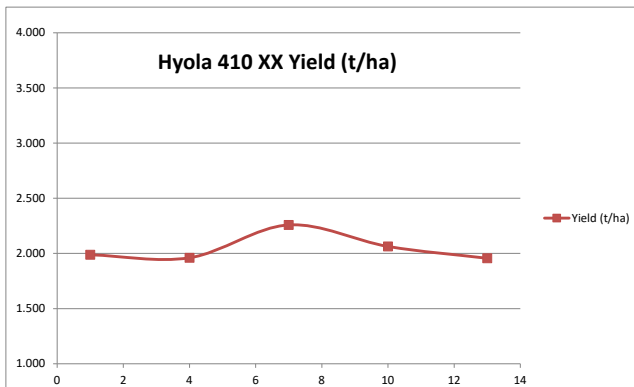

HARVEST DATA - SEPWA - Roundup Ready- M Jones Wittenoom Hills

Harvest date - 15th November 2020

Plot	Variety!	Plot Length	Plot Width	Area (ha)	Weight (kgs)	Yield (t/ha)	Plot 2	% of Site Mean
1	HyoLa 410 XX	218	12	0.26	520	1.988	1	92%
2	45Y28 RR	218	12	0.26	510	1.950	4	91%
3	InVigor R3520P- RR	220	12	0.26	550	2.083	9	97%
4	HyoLa 410 XX	221	12	0.27	520	1.961	16	91%
5	43Y29 RR	214	12	0.26	570	2.220	25	103%
6	GT 53	217	12	0.26	600	2.304	36	107%
7	HyoLa 410 XX	214	12	0.26	580	2.259	49	105%
8	Xseed Condor	212	12	0.25	450	1.769	64	82%
9	InVigor R 5520P- RR	212	12	0.25	640	2.516	81	117%
10	HyoLa 410 XX	210	12	0.25	520	2.063	100	96%
11	44Y27 RR	209	12	0.25	580	2.313	121	108%
12	Xseed Raptor	213	12	0.26	660	2.582	144	120%
13	HyoLa 410 XX	213	12	0.26	500	1.956	169	91%

Average of Yield (t/ha)	Total
Variety!	
Xseed Condor	1.769
45Y28 RR	1.950
HyoLa 410 XX	2.045
InVigor R3520P- RR	2.083
43Y29 RR	2.220
GT 53	2.304
44Y27 RR	2.313
InVigor R 5520P- RR	2.516
Raptor	2.582
Grand Total	2.151

Plot	Variety!	Plot Length	Plot Width	Area (ha)	Weight (kgs)	Yield (t/ha)	Plot 2	% of Site Mean
1	HyoLa 410 XX	218	12	0.26	520	1.988	1	92%
4	HyoLa 410 XX	221	12	0.27	520	1.961	16	91%
7	HyoLa 410 XX	214	12	0.26	580	2.259	49	105%
10	HyoLa 410 XX	210	12	0.25	520	2.063	100	96%
13	HyoLa 410 XX	213	12	0.26	500	1.956	169	91%

PLATINUM SPONSORS

DIAMOND SPONSORS

**Seed Company Sponsors: AGT, Intergrain, Nuseed
SeedNet, Pioneer, Bayer, Pacific Seeds, SeedForce**