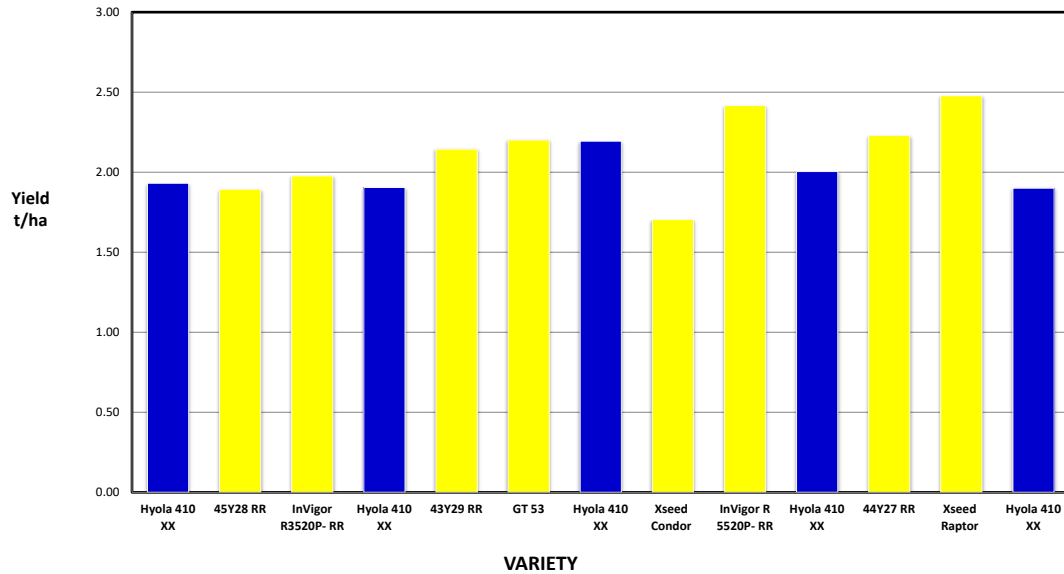

RAINFALL 2020 (mm)	January	29.8	
	February	46.2	
	March	8.8	
	April	20.6	20.6
	May	38.8	59.4
	June	20.2	79.6
	July	55	134.6
	August	74.2	208.8
	September	21.2	230
	October	11.8	241.8
	November	76.4	
	Total	403	

Cumulative Growing Season Rainfall

**Station:** DPIRD Mt Burdett

**PLATINUM SPONSORS**

**DIAMOND SPONSORS**

**Seed Company Sponsors: AGT, Intergrain, Nuseed  
SeedNet, Pioneer, Bayer, Pacific Seeds, SeedForce**

**2020 SEPWA Canola Variety Trial  
Roundup Ready  
M Jones Wittenoom Hills**

Plot	Variety	Triat	Maturity	Yield (t/ha) (adj moisture)	% of Site Mean	Protein %	Oil %
1	Hyola 410 XX	RR Hybrid	Mid - Early	1.93	93%	19.2	46.8
2	45Y28 RR	RR Hybrid	Early	1.89	91%	17.5	47.5
3	InVigor R3520P- RR	RR Hybrid	Early Maturity	1.98	95%	17.4	43.5
4	Hyola 410 XX	RR Hybrid	Mid - Early	1.90	92%	19.2	46.6
5	43Y29 RR	RR Hybrid	Early Maturity	2.14	103%	18.1	44.7
6	GT 53	RR Hybrid	Mid - Early	2.20	106%	18.6	43.2
7	Hyola 410 XX	RR Hybrid	Mid - Early	2.19	106%	19.2	46.8
8	Xseed Condor	RR Hybrid	Mid-season	1.70	82%	19.8	45.3
9	InVigor R 5520P- RR	RR Hybrid	Mid - season	2.42	116%	19.5	46.3
10	Hyola 410 XX	RR Hybrid	Mid - Early	2.00	97%	19.2	47.1
11	44Y27 RR	RR Hybrid	Early-Mid season	2.23	107%	20.0	43.7
12	Xseed Raptor	RR Hybrid	Early - Mid season	2.48	119%	19.2	43.9
13	Hyola 410 XX	RR Hybrid	Mid - Early	1.90	92%	19.2	46.8