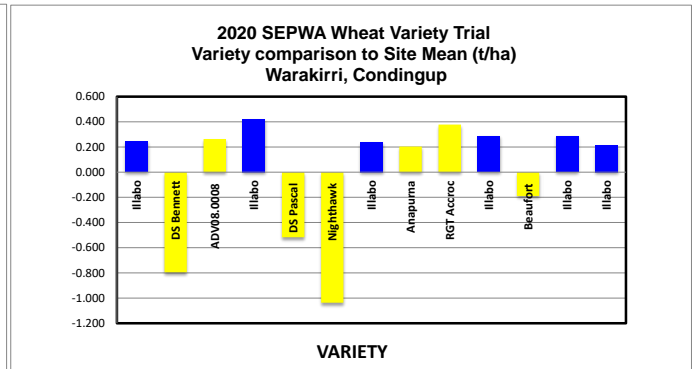

HARVEST DATA - SEPWA Wheat Variety Trial - Warakirri, Condingup Harvested 17th December 2020

Plot	Variety!	Plot Length	Plot Width	Area (ha)	Weight (kgs)	Yield (t/ha)	Plot 2	% of Site Mean
1	Illabo	240	12	0.29	1510	5.243	1	105%
2	DS Bennett	240	12	0.29	1210	4.202	4	84%
3	ADV08.0008	240	12	0.29	1515	5.260	9	105%
4	Illabo	240	12	0.29	1561	5.419	16	108%
5	DS Pascal	240	12	0.29	1290	4.480	25	90%
6	Nighthawk	240	12	0.29	1140	3.960	36	79%
7	Illabo	240	12	0.29	1508	5.236	49	105%
8	Anapurna	240	12	0.29	1498	5.200	64	104%
9	RGT Accroc	240	12	0.29	1548	5.375	81	108%
10	Illabo	240	12	0.29	1521	5.281	100	106%
11	Beaufort	240	12	0.29	1384	4.807	121	96%
12	Illabo	240	12	0.29	1521	5.282	144	106%
13	Illabo	240	12	0.29	1501	5.212	169	104%

Plot	Variety!	Plot Length	Plot Width	Area (ha)	Weight (kgs)	Yield (t/ha)	Plot 2	% of Site Mean
1	Illabo	240	12	0.29	1510	5.243	1	105%
4	Illabo	240	12	0.29	1561	5.419	16	108%
7	Illabo	240	12	0.29	1508	5.236	49	105%
10	Illabo	240	12	0.29	1521	5.281	100	106%
12	Illabo	240	12	0.29	1521	5.282	144	106%
13	Illabo	240	12	0.29	1501	5.212	169	104%