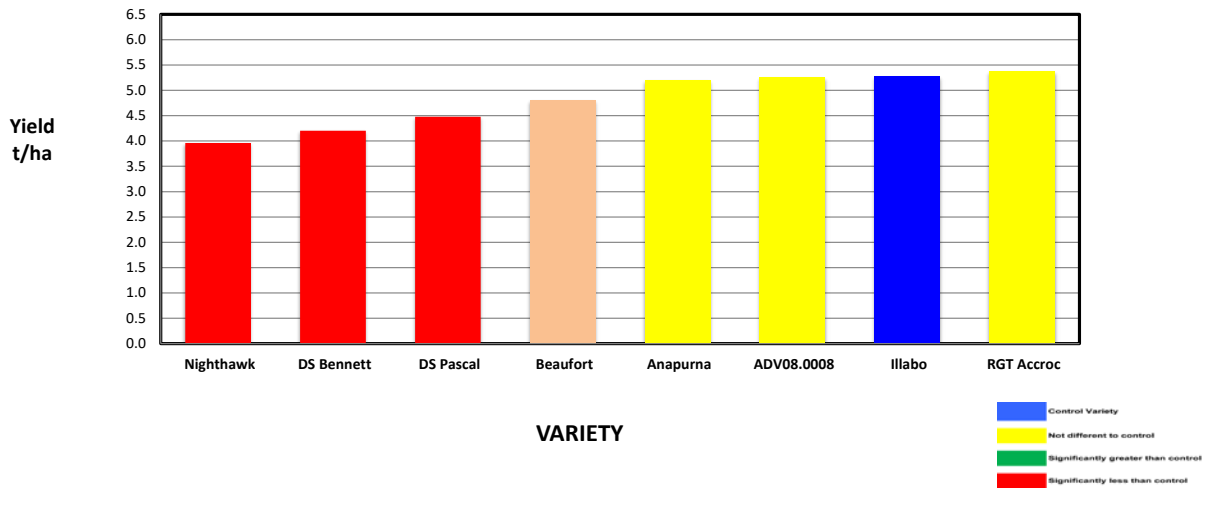

Beaufort - grazed heavily by Kangaroos - preferred variety. Where not grazed high yielding.

Plot Dimensions

Length (m)	Width (m)	Area (m2)	Conversion Factor
240	12	0.29	3.47

PLATINUM SPONSORS

DIAMOND SPONSORS

Seed Company Sponsors: AGT, Intergrain, Nuseed
SeedNet, Pioneer, Bayer, Pacific Seeds, SeedForce

2020 SEPWA Wheat Variety Trial Warakirri, Condingup

Variety	Maturity	Yield (t/ha)	% of Illabo	Protein %	Gluten %	Starch %	Hect kg/ha	Screenings %	Falling Numbers	Grade
Nighthawk	Winter Type	3.960	75%	11.7	28.6	53.7	78.1	1.1	231	AGP1
DS Bennett	Winter Type	4.202	80%	11.1	23.3	81.4	75.8	2.1	430	APW1
DS Pascal	Mid- late	4.480	85%	11.5	27.8	55.3	73.5	0.7	366	AUH 2
Beaufort	Late	4.807	91%	10.8	26.5	46.4	74.5	0.5	252	FED1
Anapurna	Winter Type	5.200	99%	10.7	30.6	81.6	78.2	1.2	351	FED1
ADV08.0008	Winter Type	5.260	100%	11.8	27.6	66.5	78.7	0.9	433	APW1
Illabo	Winter Type	5.279	100%	11.5	27.3	56.8	73.4	0.6	273	AUH 2
RGT Accroc	Winter Type	5.375	102%	10.3	28.8	71.1	75.6	1.1	327	FED1