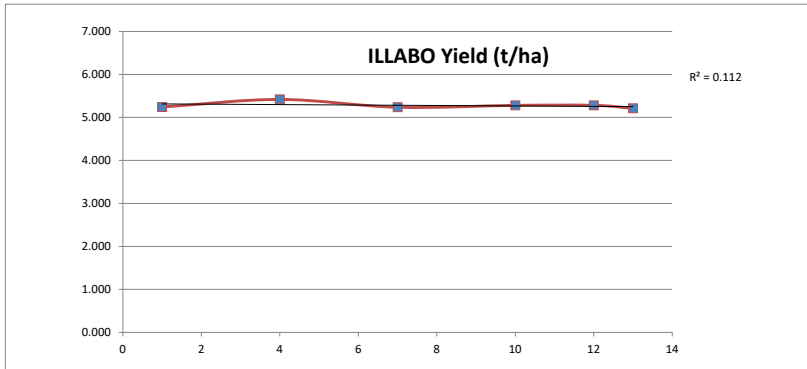

HARVEST DATA - SEPWA Wheat Variety Trial - Warakirri, Condingup Harvested 17th December 2020

Plot	Variety!	Plot Length	Plot Width	Area (ha)	Weight (kgs)	Yield (t/ha)	Plot 2	% of Site Mean
1	Illabo	240	12	0.29	1510	5.243	1	105%
2	DS Bennett	240	12	0.29	1210	4.202	4	84%
3	ADV08.0008	240	12	0.29	1515	5.260	9	105%
4	Illabo	240	12	0.29	1561	5.419	16	108%
5	DS Pascal	240	12	0.29	1290	4.480	25	90%
6	Nighthawk	240	12	0.29	1140	3.960	36	79%
7	Illabo	240	12	0.29	1508	5.236	49	105%
8	Anapurna	240	12	0.29	1498	5.200	64	104%
9	RGT Accroc	240	12	0.29	1548	5.375	81	108%
10	Illabo	240	12	0.29	1521	5.281	100	106%
11	Beaufort	240	12	0.29	1384	4.807	121	96%
12	Illabo	240	12	0.29	1521	5.282	144	106%
13	Illabo	240	12	0.29	1501	5.212	169	104%

Plot	Variety!	Plot Length	Plot Width	Area (ha)	Weight (kgs)	Yield (t/ha)	Plot 2	% of Site Mean
1	Illabo	240	12	0.29	1510	5.243	1	105%
4	Illabo	240	12	0.29	1561	5.419	16	108%
7	Illabo	240	12	0.29	1508	5.236	49	105%
10	Illabo	240	12	0.29	1521	5.281	100	106%
12	Illabo	240	12	0.29	1521	5.282	144	106%
13	Illabo	240	12	0.29	1501	5.212	169	104%

Plot Dimensions

Length (m)	240
Width (m)	12
Plot Area (ha)	0.29
Conversion Factor	3.47

Rainfall Data

Growing Season (mm)	281
Site Yield (t/ha)	4.997
kg/mm - Rainfall	17.8

RAINFALL 2020 (mm)	January	17.4	
	February	42.2	
	March	78.8	
	April	22	22
	May	27.4	49.4
	June	20.8	70.2
	July	54.4	124.6
	August	110.6	235.2
	September	24.2	259.4
	October	21.6	281
	November	72.6	
	Total	492	