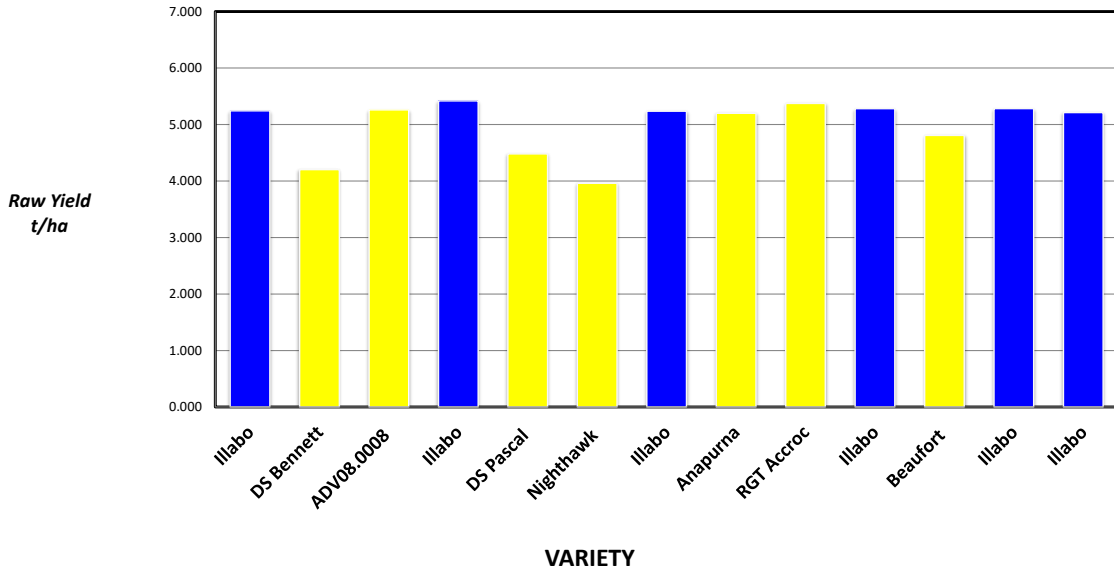

Plot	Variety!	Plot Length	Plot Width	Area (ha)	Weight (kgs)	Yield (t/ha)	Plot 2	% of Site Mean
1	Illabo	240	12	0.29	1510	5.243	1	105%
4	Illabo	240	12	0.29	1561	5.419	16	108%
7	Illabo	240	12	0.29	1508	5.236	49	105%
10	Illabo	240	12	0.29	1521	5.281	100	106%
12	Illabo	240	12	0.29	1521	5.282	144	106%
13	Illabo	240	12	0.29	1501	5.212	169	104%

PLATINUM SPONSORS

DIAMOND SPONSORS

**Seed Company Sponsors: AGT, Intergrain, Nuseed
SeedNet, Pioneer, Bayer, Pacific Seeds, SeedForce**

2020 SEPWA Wheat Variety Trial Warakirri, Condingup

Plot	Variety!	Yield (t/ha)	% of Site Mean
1	Illabo	5.243	105%
2	DS Bennett	4.202	84%
3	ADV08.0008	5.260	105%
4	Illabo	5.419	108%
5	DS Pascal	4.480	90%
6	Nighthawk	3.960	79%
7	Illabo	5.236	105%
8	Anapurna	5.200	104%
9	RGT Accroc	5.375	108%
10	Illabo	5.281	106%
11	Beaufort	4.807	96%
12	Illabo	5.282	106%
13	Illabo	5.212	104%