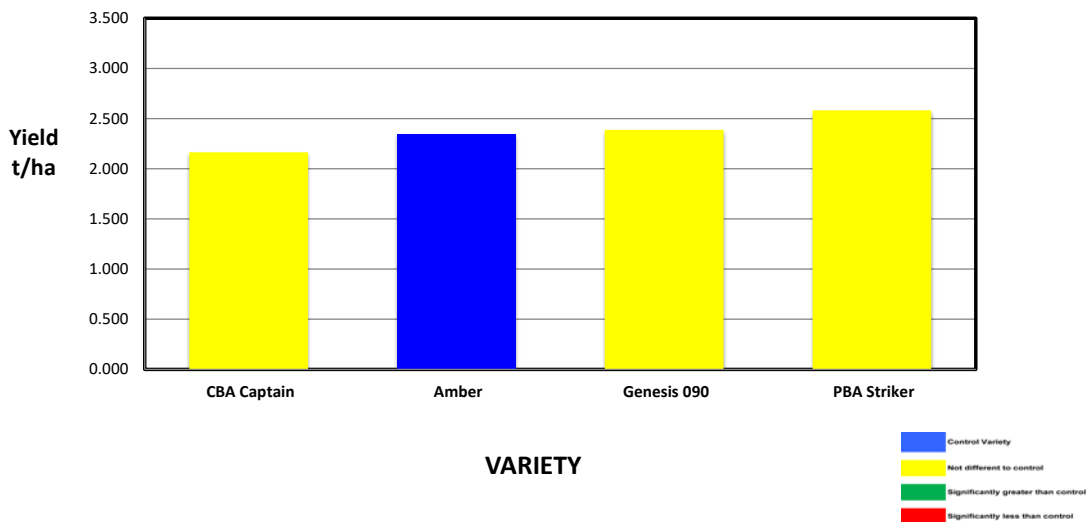

2020 SEPWA/PASE Chickpea Variety Trial Warakirri Condingup

Variety	1000 Seed Wt (g)	Yield (t/ha)	% of PBA Striker	Moisture %	Protein	Defective Pulse (g)	Poor Colour Pulse (g)
CBA Captain	214.53	2.164	84%	12.40	20.1	6.05	3.4
Amber	137.01	2.349	91%	12.30	18.1	1.37	0.6
Genesis 090	312.62	2.388	92%	12.20	18.9	7.68	1.2
PBA Striker	200.06	2.583	100%	11.90	20.7	1.94	0.6

Site Mean (t/ha) 2.363
Probability 0.195
Least significant difference 5% 0.724
CV % 1.9

Site Details

Soil Description: Sandy Gravel
Date Sown: Friday, 29 May 2020
Date Harvested: Wednesday, 16 December 2020
Seeding Rate: 120 kg/ha

Plot Dimensions

Length (m) 230
Width (m) 12
Plot Area (ha) 0.28
Conversion Factor 3.62

Rainfall Data

Growing Season (mm) 281
Site Yield (t/ha) 2.363
kg/mm - Rainfall 8.4

RAINFALL 2020 (mm)	January	17.4	
	February	42.2	
	March	78.8	
	April	22	22
	May	27.4	49.4
	June	20.8	70.2
	July	54.4	124.6
	August	110.6	235.2
	September	24.2	259.4
	October	21.6	281
	November	72.6	
	Total	492	

Cumulative Growing Season Rainfall

Station: DPIRD Boyatup

PLATINUM SPONSORS

DIAMOND SPONSORS

Seed Company Sponsors: AGT, Intergrain, Nuseed, SeedNet, Pioneer, Bayer, Pacific Seeds, SeedForce