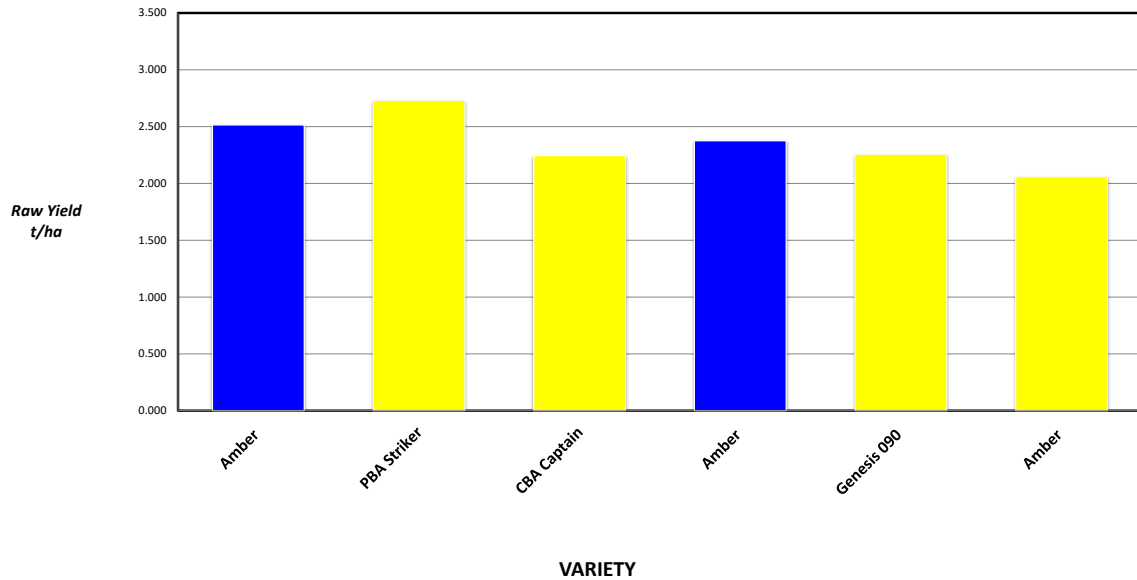

Plot	Variety!	Plot Length	Plot Width	Area (ha)	Weight (kgs)	Yield (t/ha)	Plot 2	% of Site Mean
1	Amber	230	12	0.276	694	2.515	1	106%
4	Amber	230	12	0.276	656	2.375	16	101%
6	Amber	230	12	0.276	568	2.058	36	87%

PLATINUM SPONSORS

DIAMOND SPONSORS

**Seed Company Sponsors : AGT, Intergrain, Nuseed
SeedNet, Pioneer, Bayer, Pacific Seeds, SeedForce**

2020 SEPWA/PASE Chickpea Variety Trial Warakirri Condungup

Plot	Variety!	Yield (t/ha)	% of Site Mean
1	Amber	2.515	106%
2	PBA Striker	2.730	116%
3	CBA Captain	2.245	95%
4	Amber	2.375	101%
5	Genesis 090	2.258	96%
6	Amber	2.058	87%

Genesis and CBA Captain very easy to harvest - easy and no lodging

Site Details

Soil Description: Sandy Gravel
Date Sown: Friday, 29 May 2020
Date Harvested: Wednesday, 16 December 2020
Seeding Rate: 120 kg/ha