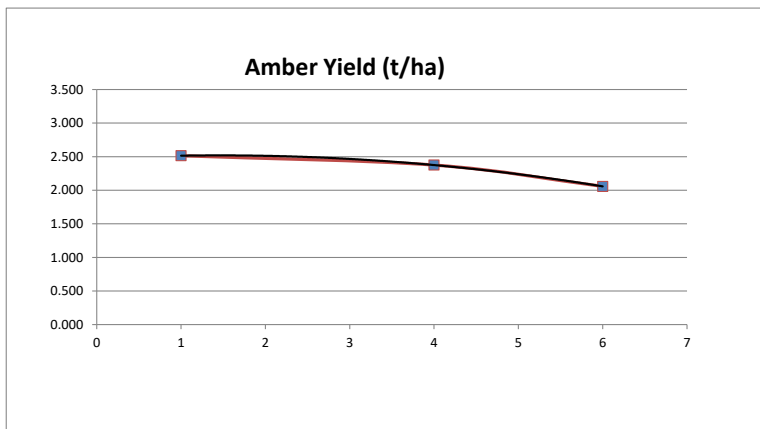

HARVEST DATA - SEPWA/PASE Chickpea Variety Trial - Warakirri Condingup Harvested 16th December 2020

Plot	Variety!	Plot Length	Plot Width	Area (ha)	Weight (kgs)	Yield (t/ha)	Plot 2	% of Site Mean
1	Amber	230	12	0.276	694	2.515	1	106%
2	PBA Striker	230	12	0.276	753	2.730	4	116%
3	CBA Captain	230	12	0.276	620	2.245	9	95%
4	Amber	230	12	0.276	656	2.375	16	101%
5	Genesis 090	230	12	0.276	623	2.258	25	96%
6	Amber	230	12	0.276	568	2.058	36	87%

Grower Comments *Genesis and CBA Captain very easy to harvest - easy and no lodging*

Average of Yield (t/ha)	
Variety!	Total
CBA Captain	2.245
Genesis 090	2.258
Amber	2.316
PBA Striker	2.730
Average of Yield (t/ha)	2.363

Plot	Variety!	Plot Length	Plot Width	Area (ha)	Weight (kgs)	Yield (t/ha)	Plot 2	% of Site Mean
1	Amber	230	12	0.276	694	2.515	1	106%
4	Amber	230	12	0.276	656	2.375	16	101%
6	Amber	230	12	0.276	568	2.058	36	87%

Plot Dimensions

Length (m) 230
 Width (m) 12
 Plot Area (ha) 0.28
 Conversion Factor 3.62

Rainfall Data

Growing Season (mm) 281
 Site Yield (t/ha) 2.363
 kg/mm - Rainfall 8.4

RAINFALL 2020 (mm)	January	17.4	
	February	42.2	
	March	78.8	
	April	22	22
	May	27.4	49.4
	June	20.8	70.2
	July	54.4	124.6
	August	110.6	235.2
	September	24.2	259.4
	October	21.6	281
	November	72.6	
	Total	492	