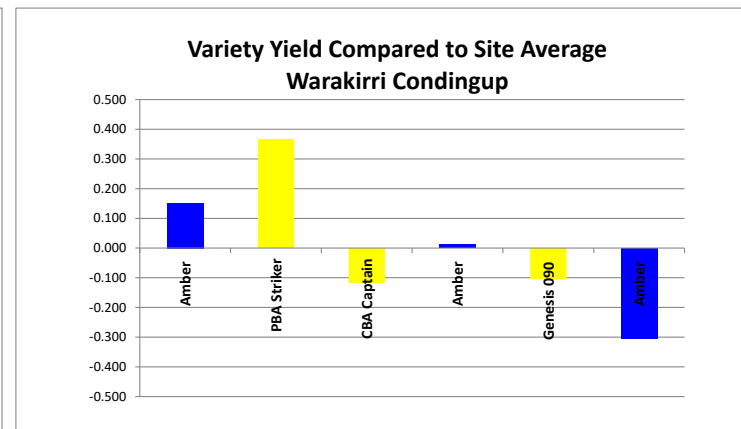

HARVEST DATA - SEPWA/PASE Chickpea Variety Trial - Warakirri Condingup Harvested 16th December 2020

Plot	Variety!	Plot Length	Plot Width	Area (ha)	Weight (kgs)	Yield (t/ha)	Plot 2	% of Site Mean
1	Amber	230	12	0.276	694	2.515	1	106%
2	PBA Striker	230	12	0.276	753	2.730	4	116%
3	CBA Captain	230	12	0.276	620	2.245	9	95%
4	Amber	230	12	0.276	656	2.375	16	101%
5	Genesis 090	230	12	0.276	623	2.258	25	96%
6	Amber	230	12	0.276	568	2.058	36	87%

Grower Comments *Genesis and CBA Captain very easy to harvest - easy and no lodging*

Average of Yield (t/ha)	
Variety!	Total
CBA Captain	2.245
Genesis 090	2.258
Amber	2.316
PBA Striker	2.730
Average of Yield (t/ha)	2.363

Plot	Variety!	Plot Length	Plot Width	Area (ha)	Weight (kgs)	Yield (t/ha)	Plot 2	% of Site Mean
1	Amber	230	12	0.276	694	2.515	1	106%
4	Amber	230	12	0.276	656	2.375	16	101%
6	Amber	230	12	0.276	568	2.058	36	87%

Plot Dimensions

Length (m) 230
 Width (m) 12
 Plot Area (ha) 0.28
 Conversion Factor 3.62

Rainfall Data

Growing Season (mm) 281
 Site Yield (t/ha) 2.363
 kg/mm - Rainfall 8.4

RAINFALL 2020 (mm)	January	17.4	
	February	42.2	
	March	78.8	
	April	22	22
	May	27.4	49.4
	June	20.8	70.2
	July	54.4	124.6
	August	110.6	235.2
	September	24.2	259.4
	October	21.6	281
	November	72.6	
	Total	492	