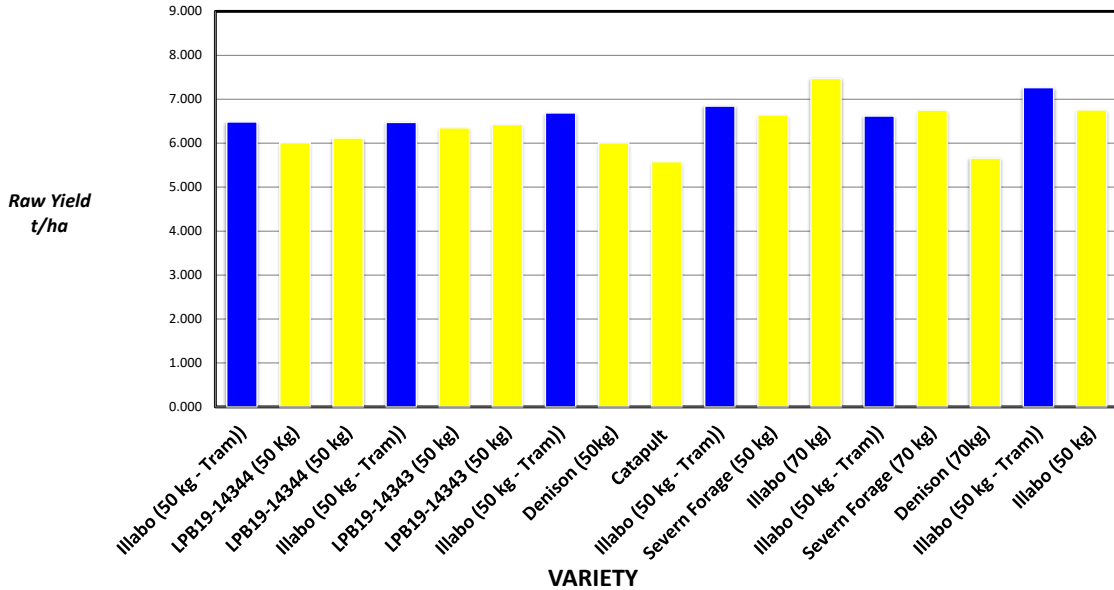

Plot 14 Beaufort - grazed heavily by Kangaroos - preferred variety. Where not grazed high yielding.

Plot	Variety!	Plot Length	Plot Width	Area (ha)	Weight (kgs)	Yield (t/ha)	Plot 2	% of Site Mean
1	Illabo (50 kg - Tram)	250	12	0.30	1945.2	6.484	1	100%
4	Illabo (50 kg - Tram)	250	12	0.30	1942	6.474	16	100%
7	Illabo (50 kg - Tram)	250	12	0.30	2007	6.689	49	103%
10	Illabo (50 kg - Tram)	250	12	0.30	2053	6.844	100	106%
13	Illabo (50 kg - Tram)	250	12	0.30	1985	6.618	169	102%
16	Illabo (50 kg - Tram)	250	12	0.30	2180	7.265	256	112%

### 2021 SEPWA Wheat Variety Trial Variety comparison to Site Mean (t/ha) Warakirri, Condingup

**PLATINUM SPONSORS**

**DIAMOND SPONSORS**

**Seed Company Sponsors: AGT, Intergrain, Nuseed  
SeedNet, Pioneer, Bayer, Pacific Seeds, SeedForce**

## 2020 SEPWA Wheat Variety Trial Warakirri, Condingup

Plot	Variety!	Yield (t/ha)	% of Site Mean
1	Illabo (50 kg - Tram))	6.484	100%
2	LPB19-14344 (50 Kg)	6.011	93%
3	LPB19-14344 (50 kg)	6.118	94%
4	Illabo (50 kg - Tram))	6.474	100%
5	LPB19-14343 (50 kg)	6.350	98%
6	LPB19-14343 (50 kg)	6.424	99%
7	Illabo (50 kg - Tram))	6.689	103%
8	Denison (50kg)	6.008	93%
9	Catapult	5.580	86%
10	Illabo (50 kg - Tram))	6.844	106%
11	Severn Forage (50 kg)	6.640	102%
12	Illabo (70 kg)	7.474	115%
13	Illabo (50 kg - Tram))	6.618	102%
14	Severn Forage (70 kg)	6.753	104%
15	Denison (70kg)	5.660	87%
16	Illabo (50 kg - Tram))	7.265	112%
17	Illabo (50 kg)	6.756	104%