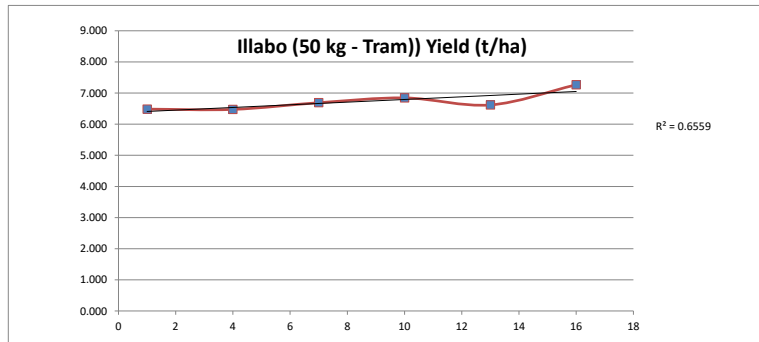

Average of Yield (t/ha)	
Variety!	Total
Catapult	5.580
Denison (70kg)	5.660
Denison (50kg)	6.008
LPB19-14344 (50 Kg)	6.065
LPB19-14343 (50 kg)	6.387
Severn Forage (50 kg)	6.640
Illabo (50 kg - Tram)	6.729
Severn Forage (70 kg)	6.753
Illabo (50 kg)	6.756
Illabo (70 kg)	7.474
Grand Total	6.479

Plot 14 Beaufort - grazed heavily by Kangaroos - preferred variety. Where not grazed high yielding.

Plot	Variety!	Plot Length	Plot Width	Area (ha)	Weight (kgs)	Yield (t/ha)	Plot 2	% of Site Mean
1	Illabo (50 kg - Tram)	250	12	0.30	1945.2	6.484	1	100%
4	Illabo (50 kg - Tram)	250	12	0.30	1942	6.474	16	100%
7	Illabo (50 kg - Tram)	250	12	0.30	2007	6.689	49	103%
10	Illabo (50 kg - Tram)	250	12	0.30	2053	6.844	100	106%
13	Illabo (50 kg - Tram)	250	12	0.30	1985	6.618	169	102%
16	Illabo (50 kg - Tram)	250	12	0.30	2180	7.265	256	112%