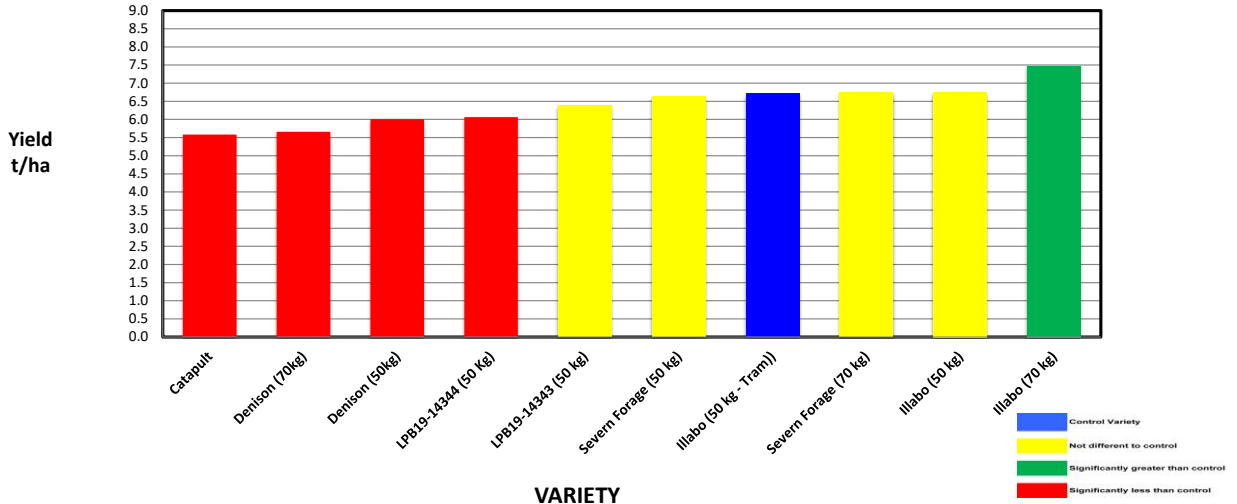

### 2021 SEPWA Long Season Wheat Variety Trial Warakirri, Condingup

Variety	Maturity	Yield (t/ha)	% of Illabo tram	Protein %	Gluten %	Starch %	Hect kg/ha	Screenings %	Falling Numbers	Grade
Catapult	Mid- late	5.580	83%	13.0	31.7	70.9	80.2	0.4	443	H1
Denison (70kg)	Late	5.660	84%	12.2	29.2	74.7	79.7	1.6	440	APW1
Denison (50kg)	Late	6.008	89%	12.6	31.2	74.6	78.6	1.5	412	APW1
LPB19-14344 (50 Kg)	Winter Type	6.065	90%	12.3	29.3	74.8	81.5	0.5	472	APW1
LPB19-14343 (50 kg)	Winter Type	6.387	95%	10.9	25.1	72.0	81.3	0.8	404	APW1
Severn Forage (50 kg)	Winter Type	6.640	99%	11.1	25.0	81.8	82.2	1.2	467	APW1
<b>Illabo (50 kg - Tram)</b>	<b>Winter Type</b>	<b>6.729</b>	<b>100%</b>	<b>11.1</b>	<b>26.0</b>	<b>73.2</b>	<b>77.9</b>	<b>0.5</b>	<b>373</b>	<b>APW1</b>
Severn Forage (70 kg)	Winter Type	6.753	100%	12.2	29.5	80.6	81.4	1.2	462	APW1
Illabo (50 kg)	Winter Type	6.756	100%	12.1	29.5	76.0	78.6	0.6	348	H2
Illabo (70 kg)	Winter Type	7.474	111%	12.6	31.2	75.0	79.6	0.5	425	H2