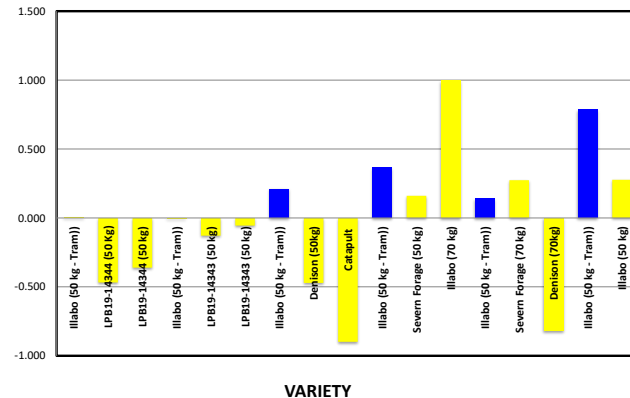

2021 SEPWA Wheat Variety Trial Variety comparison to Site Mean (t/ha) Warakirri, Condingup

PLATINUM SPONSORS

DIAMOND SPONSORS

**Seed Company Sponsors: AGT, Intergrain, Nuseed
SeedNet, Pioneer, Bayer, Pacific Seeds, SeedForce**