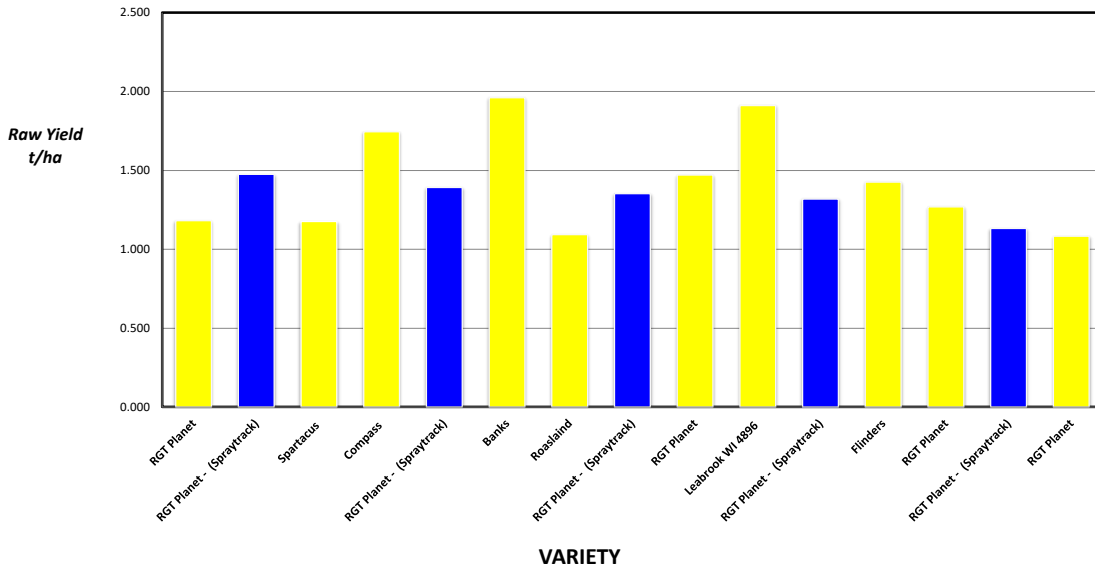

## HARVEST DATA - SEPWA Barley Variety Trial - A Stewart Wittenoom Hills Harvested - 29th October 2019

Plot	Variety!	Plot Length	Plot Width	Area (ha)	Weight (kgs)	Yield (t/ha)	Plot 2	% of Site Mean
1	RGT Planet	170	12	0.204	241	1.181	1	84%
2	RGT Planet - (Spraytrack)	170	12	0.204	301	1.475	4	105%
3	Spartacus	170	12	0.204	240	1.176	9	84%
4	Compass	170	12	0.204	356	1.745	16	125%
5	RGT Planet - (Spraytrack)	170	12	0.204	284	1.392	25	100%
6	Banks	170	12	0.204	400	1.961	36	140%
7	Roaslaind	170	12	0.204	223	1.093	49	78%
8	RGT Planet - (Spraytrack)	170	12	0.204	276	1.353	64	97%
9	RGT Planet	170	12	0.204	300	1.471	81	105%
10	Leabrook WI 4896	170	12	0.204	390	1.912	100	137%
11	RGT Planet - (Spraytrack)	170	12	0.204	269	1.319	121	94%
12	Flinders	170	12	0.204	291	1.426	144	102%
13	RGT Planet	170	12	0.204	259	1.270	169	91%
14	RGT Planet - (Spraytrack)	170	12	0.204	231	1.132	196	81%
15	RGT Planet	170	12	0.204	221	1.083	225	77%

Plot	Variety!	Plot Length	Plot Width	Area (ha)	Weight (kgs)	Yield (t/ha)	Plot 2	% of Site Mean
2	RGT Planet - (Spraytrack)	170	12	0.204	301	1.475	4	105%
5	RGT Planet - (Spraytrack)	170	12	0.204	284	1.392	25	100%
8	RGT Planet - (Spraytrack)	170	12	0.204	276	1.353	64	97%
11	RGT Planet - (Spraytrack)	170	12	0.204	269	1.319	121	94%
14	RGT Planet - (Spraytrack)	170	12	0.204	231	1.132	196	81%

## 2019 SEPWA BARLEY Variety Trial A Stewart, Wittenoom Hills

Plot	Variety!	Yield (t/ha)	% of Site Mean
1	RGT Planet	1.181	84%
2	RGT Planet - (Spraytrack)	1.475	105%
3	Spartacus	1.176	84%
4	Compass	1.745	125%
5	RGT Planet - (Spraytrack)	1.392	100%
6	Banks	1.961	140%
7	Roaslaind	1.093	78%
8	RGT Planet - (Spraytrack)	1.353	97%
9	RGT Planet	1.471	105%
10	Leabrook WI 4896	1.912	137%
11	RGT Planet - (Spraytrack)	1.319	94%
12	Flinders	1.426	102%
13	RGT Planet	1.270	91%
14	RGT Planet - (Spraytrack)	1.132	81%
15	RGT Planet	1.083	77%