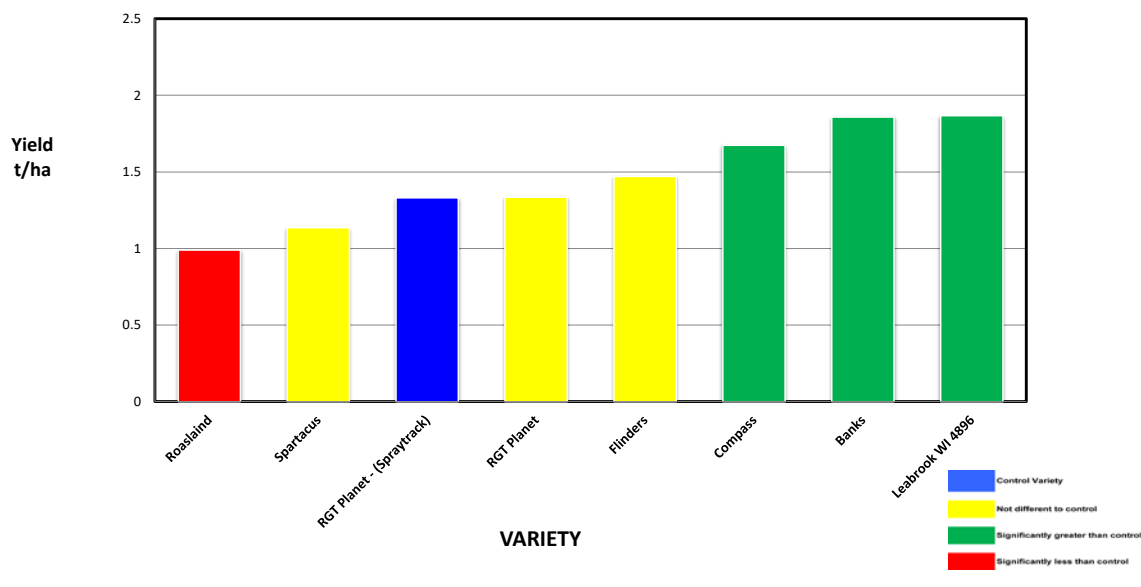

2019 SEPWA BARLEY Variety Trial A Stewart, Wittenoom Hills

Variety	Maturity	Yield (t/ha)	% of RGT Planet (SL)	Protein %	Colour	Hect kg/ha	Screenings %	Grade
Roaslaind	Mid-season	0.990	74%	15.5	55	47	32.5	BFED1
Spartacus	Early Season	1.136	85%	17.3	58	55	16.7	BFED1
RGT Planet - (Spraytrack)	Mid-season	1.331	100%	16.6	57	60	19.6	BFED1
RGT Planet	Mid-season	1.335	100%	16.8	49	61	18.7	BFED1
Flinders	Mid-late maturing	1.471	111%	16.8	58	59	37.6	BFED1
Compass	Mid-season	1.674	126%	15.9	59	61	6.9	BFED1
Banks ***	Mid-late maturing	1.858	140%	13.8	58	63	36.9	BFED1
Leabrook WI 4896 ***	Mid-season	1.867	140%	13.5	58	57	9.0	BFED1

Frost damage and dry conditions

*** denotes under Malt evaluation

Site Mean (t/ha)	1.399
Probability	0.007
Least significant difference 5%	0.2799
CV %	6.7

Site Details

Soil Description:	Clay Loam
Date Sown:	Friday, 10 May 2019
Date Harvested	Tuesday, 29 October 2019
Seeding Rate:	80 kg/ha

Plot Dimensions

Length (m)	170
Width (m)	12
Plot Area (ha)	0.20
Conversion Factor	4.90

Rainfall Data

Growing Season (mm)	176
Site Yield (t/ha)	1.399
kg/mm - Rainfall	7.95

RAINFALL 2019 (mm)	January	7.6	
	February	0.8	
	March	11.2	
	April	176	176
	May		
	June		
	July		
	August		
	September		
	October		
	Total	195.6	

Cumulative Growing Season Rainfall

Station: Ash Stewart, Wittenoom Hills

Rabobank

PLATINUM SPONSORS

DIAMOND SPONSORS

Seed Company Sponsors: AGT, Intergrain, Nuseed, SeedNet, DuPont Pioneer, Bayer