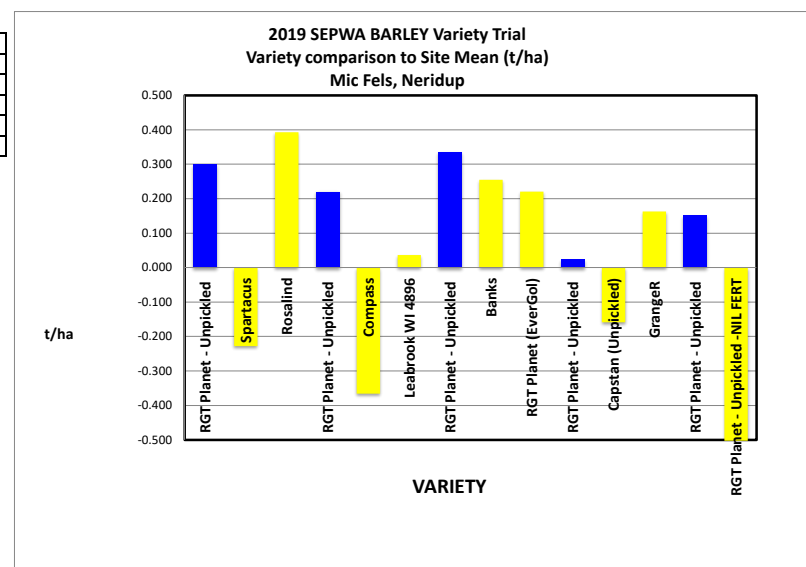

Average of Yield (t/ha)	
Variety!	Total
RGT Planet - Unpickled -NIL FERT	3.517
Compass	4.494
Spartacus	4.632
Capstan (Unpickled)	4.701
Leabrook WI 4896	4.897
GrangeR	5.023
RGT Planet - Unpickled	5.067
RGT Planet (EverGol)	5.080
Banks	5.115
Rosalind	5.253
Grand Total	4.860

Lodging Score — 9 :Erect, 5 : 45 degrees, 1 :Flat on Ground

Plot	Variety!	Lodging Score	Plot Length	Plot Width	Area (ha)	Weight (kgs)	Yield (t/ha)	Plot 2	% of Site Mean
1	RGT Planet - Unpickled	8	145	12	0.174	898	5.161	1	106%
4	RGT Planet - Unpickled	7.5	145	12	0.174	884	5.080	16	105%
7	RGT Planet - Unpickled	8	145	12	0.174	904	5.195	49	107%
10	RGT Planet - Unpickled	8	145	12	0.174	850	4.885	100	101%
13	RGT Planet - Unpickled	8	145	12	0.174	872	5.011	169	103%

PLATINUM SPONSORS

DIAMOND SPONSORS

Seed Company Sponsors: AGT, Intergrain, Nuseed, SeedNet, Pioneer, Bayer