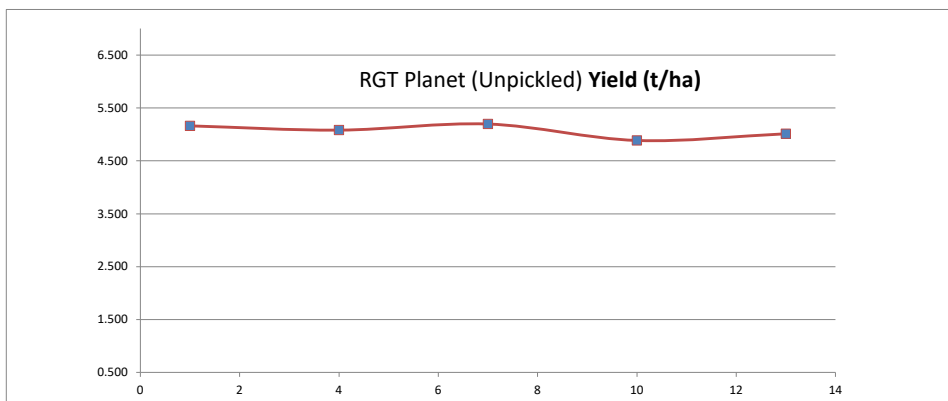

HARVEST DATA - SEPWA Barley Variety Trial - M Fels Neridup Harvested - 15th November 2019

Plot	Variety!	Lodging Score	Plot Length	Plot Width	Area (ha)	Weight (kgs)	Yield (t/ha)	Plot 2	% of Site Mean
1	RGT Planet - Unpickled	8	145	12	0.174	898	5.161	1	106%
2	Spartacus	8	145	12	0.174	806	4.632	4	95%
3	Rosalind	8	145	12	0.174	914	5.253	9	108%
4	RGT Planet - Unpickled	7.5	145	12	0.174	884	5.080	16	105%
5	Compass	6	145	12	0.174	782	4.494	25	92%
6	Leabrook WI 4896	7	145	12	0.174	852	4.897	36	101%
7	RGT Planet - Unpickled	8	145	12	0.174	904	5.195	49	107%
8	Banks	8.5	145	12	0.174	890	5.115	64	105%
9	RGT Planet (EverGol)	8	145	12	0.174	884	5.080	81	105%
10	RGT Planet - Unpickled	8	145	12	0.174	850	4.885	100	101%
11	Capstan (Unpickled)	9	145	12	0.174	818	4.701	121	97%
12	GrangeR	7.5	145	12	0.174	874	5.023	144	103%
13	RGT Planet - Unpickled	8	145	12	0.174	872	5.011	169	103%
14	RGT Planet - Unpickled -NIL FERT	8	145	12	0.174	612	3.517	196	72%

Lodging Score — 9 :Erect, 5 : 45 degrees, 1 :Flat on Ground

Plot	Variety!	Lodging Score	Plot Length	Plot Width	Area (ha)	Weight (kgs)	Yield (t/ha)	Plot 2	% of Site Mean
1	RGT Planet - Unpickled	8	145	12	0.174	898	5.161	1	106%
4	RGT Planet - Unpickled	7.5	145	12	0.174	884	5.080	16	105%
7	RGT Planet - Unpickled	8	145	12	0.174	904	5.195	49	107%
10	RGT Planet - Unpickled	8	145	12	0.174	850	4.885	100	101%
13	RGT Planet - Unpickled	8	145	12	0.174	872	5.011	169	103%

Plot Dimensions

Length (m) 145
 Width (m) 12
 Plot Area (ha) 0.17
 Conversion Factor 5.75

Rainfall Data

Growing Season (mm) 337.8
 Site Yield (t/ha) 4.86
 kg/mm - Rainfall 14.39

RAINFALL 2019 (mm)	January	7.8	Cumulative Growing Season Rainfall
	February	0	
	March	10.4	
	April	26	
	May	64.2	
	June	63.2	
	July	36.2	
	August	84.2	
	September	21.2	
	October	42.8	
	November	13.8	
	Total	369.8	