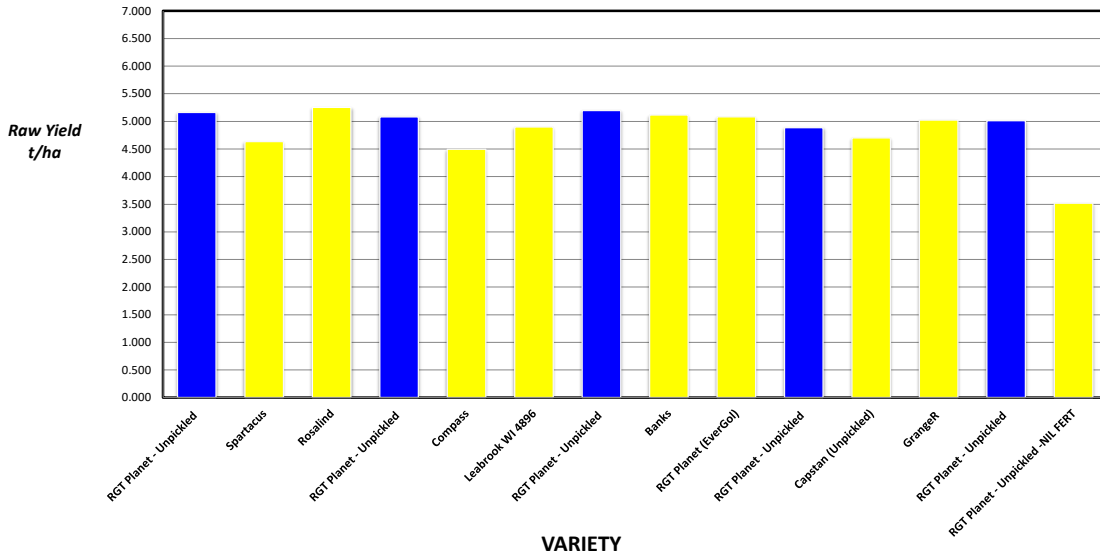

HARVEST DATA - SEPWA Barley Variety Trial - M Fels Neridup Harvested - 15th November 2019

Plot	Variety!	Lodging Score	Plot Length	Plot Width	Area (ha)	Weight (kgs)	Yield (t/ha)	Plot 2	% of Site Mean
1	RGT Planet - Unpickled	8	145	12	0.174	898	5.161	1	106%
2	Spartacus	8	145	12	0.174	806	4.632	4	95%
3	Rosalind	8	145	12	0.174	914	5.253	9	108%
4	RGT Planet - Unpickled	7.5	145	12	0.174	884	5.080	16	105%
5	Compass	6	145	12	0.174	782	4.494	25	92%
6	Leabrook WI 4896	7	145	12	0.174	852	4.897	36	101%
7	RGT Planet - Unpickled	8	145	12	0.174	904	5.195	49	107%
8	Banks	8.5	145	12	0.174	890	5.115	64	105%
9	RGT Planet (EverGol)	8	145	12	0.174	884	5.080	81	105%
10	RGT Planet - Unpickled	8	145	12	0.174	850	4.885	100	101%
11	Capstan (Unpickled)	9	145	12	0.174	818	4.701	121	97%
12	GrangeR	7.5	145	12	0.174	874	5.023	144	103%
13	RGT Planet - Unpickled	8	145	12	0.174	872	5.011	169	103%
14	RGT Planet - Unpickled -NIL FERT	8	145	12	0.174	612	3.517	196	72%

PLATINUM SPONSORS

DIAMOND SPONSORS

Seed Company Sponsors: AGT, Intergrain, Nuseed, SeedNet, Pioneer, Bayer

2019 SEPWA BARLEY Variety Trial Mic Fels, Neridup

Plot	Variety!	Yield (t/ha)	% of Site Mean
1	RGT Planet - Unpickled	5.161	106%
2	Spartacus	4.632	95%
3	Rosalind	5.253	108%
4	RGT Planet - Unpickled	5.080	105%
5	Compass	4.494	92%
6	Leabrook WI 4896	4.897	101%
7	RGT Planet - Unpickled	5.195	107%
8	Banks	5.115	105%
9	RGT Planet (EverGol)	5.080	105%
10	RGT Planet - Unpickled	4.885	101%
11	Capstan (Unpickled)	4.701	97%
12	GrangeR	5.023	103%
13	RGT Planet - Unpickled	5.011	103%
14	RGT Planet - Unpickled -NIL FERT	3.517	72%