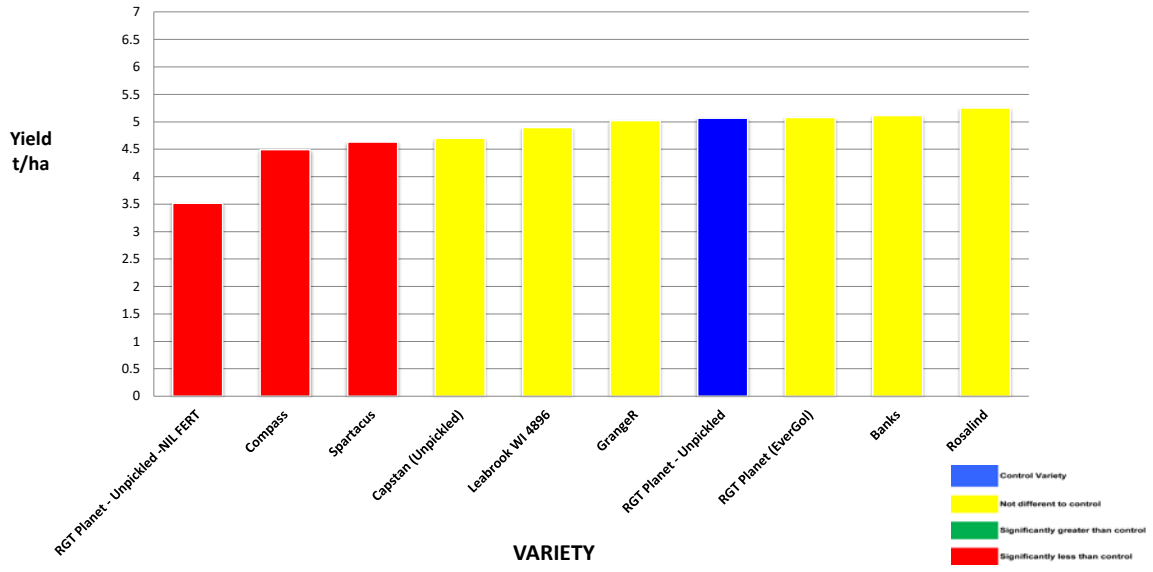

Plot Dimensions

Length (m) 145 **Width (m)** 12 **Area (m2)** 0.174 **Conversion Factor** 5.75

Rabobank

DIAMOND SPONSORS

Seed Company Sponsors: AGT, Intergrain, Nuseed, SeedNet, Pioneer, Bayer

**2019 SEPWA BARLEY Variety Trial
 Mlc Fels Neridup**

Variety	Maturity	Yield (t/ha)	% of RGT Planet (Unpickled)	Protein %	Colour	Hect kg/ha	Screenings %	Grade
RGT Planet - Unpickled -NIL	Mid-season	3.517	69%	13.1	57	60	12.2	BFED1
Compass	Mid-season	4.494	89%	13.1	55	61	16.7	BFED1
Spartacus	Early Season	4.632	91%	13.1	56	63	22.7	BFED1
Capstan (Unpickled)	Mid- late season	4.701	93%	13.9	57	60	29.0	BFED1
Leabrook WI 4896***	Mid-season	4.897	97%	13.3	57	60	15.4	BFED1
GrangeR	Mid- late season	5.023	99%	13.8	57	62	26.7	BFED1
RGT Planet - Unpickled	Mid-season	5.067	100%	12.8	57	61	24.5	BFED1
RGT Planet (EverGol)	Mid-season	5.080	100%	12.4	56	62	24.7	BFED1
Banks	Mid-late maturing	5.115	101%	13.2	56	64	18.3	BFED1
Rosalind	Mid-season	5.253	104%	12.9	56	63	24.2	BFED1