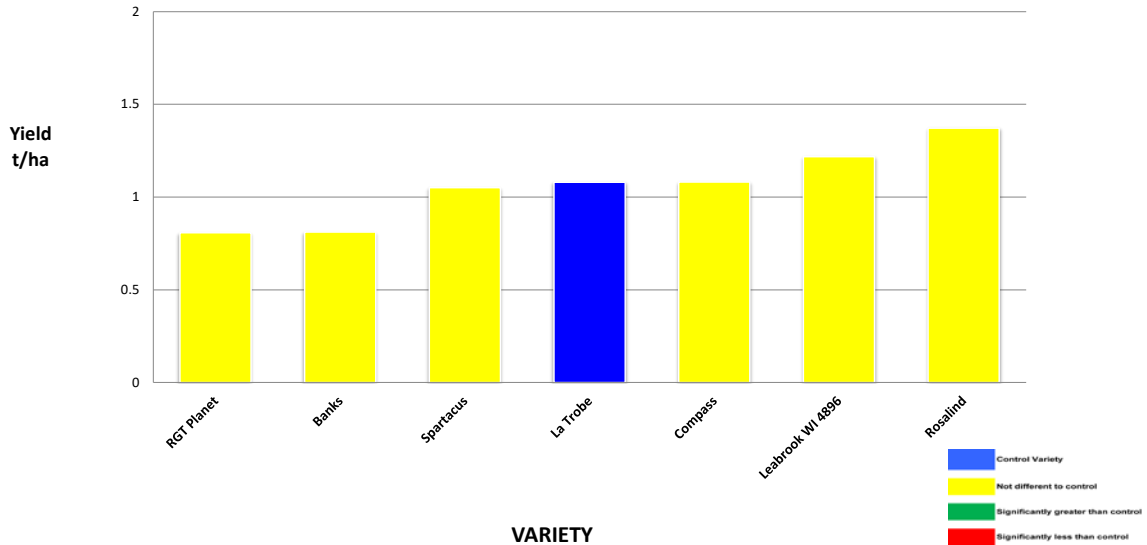

HARVEST DATA - SEPWA Barley Variety Trial - S Major, Ravensthorpe Harvested - 9th November 2019

Plot	Variety!	Plot Length	Plot Width	Area (ha)	Weight (kgs)	Yield (t/ha)	Plot 2	% of Site Mean
1	Spartacus	100	18	0.180	149	0.830	1	78%
2	La Trobe	100	18	0.180	158	0.880	4	82%
3	Leabrook WI 4896	100	18	0.180	185	1.030	9	96%
4	La Trobe	100	18	0.180	166	0.920	16	86%
5	Compass	100	18	0.180	173	0.960	25	90%
6	La Trobe	100	18	0.180	171	0.950	36	89%
7	Rosalind	100	18	0.180	243	1.350	49	126%
8	La Trobe	100	18	0.180	225	1.250	64	117%
9	RGT Planet	100	18	0.180	166	0.920	81	86%
10	La Trobe	100	18	0.180	205	1.140	100	107%
11	Banks	100	18	0.180	196	1.090	121	102%
12	La Trobe	100	18	0.180	270	1.500	144	140%

Plot Dimensions

Length (m) 100 Width (m) 18 Area (m²) 0.18 Conversion Factor 5.56

PLATINUM SPONSORS

DIAMOND SPONSORS

Seed Company Sponsors: AGT, Intergrain, Nuseed, SeedNet, Pioneer, Bayer

**2019 SEPWA BARLEY Variety Trial
Scott Major, Ravensthorpe**

Variety	Maturity	Yield (t/ha)	% of La Trobe	Protein %	Colour	Hect kg/hl	Screenings %	Grade
RGT Planet	Mid-season	0.808	75%	17.5	59	66.2	52.9	BFED1
Banks	Mid-late maturing	0.812	75%	16.1	60	65.4	86.1	BFED1
Spartacus	Early Season	1.051	97%	18.7	60	66.5	87.2	BFED1
La Trobe	Early - Mid season	1.080	100%	17.2	60	66.2	74.0	BFED1
Compass	Mid-season	1.081	100%	18.2	60	65.9	40.5	BFED1
Leabrook WI 4896	Mid-season	1.218	113%	16.8	61	64.8	44.6	BFED1
Rosalind	Mid-season	1.372	127%	17.6	59	65.8	70.4	BFED1