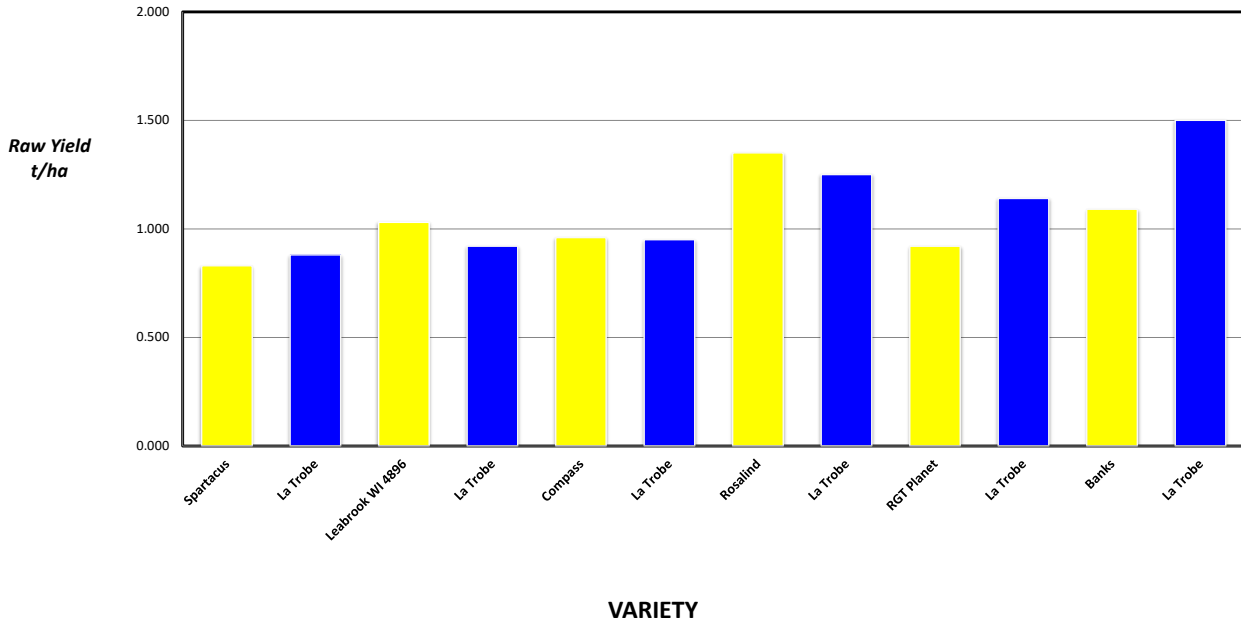

HARVEST DATA - SEPWA Barley Variety Trial - S Major, Ravensthorpe Harvested - 9th November 2019

Plot	Variety!	Plot Length	Plot Width	Area (ha)	Weight (kgs)	Yield (t/ha)	Plot 2	% of Site Mean
1	Spartacus	100	18	0.180	149	0.830	1	78%
2	La Trobe	100	18	0.180	158	0.880	4	82%
3	Leabrook WI 4896	100	18	0.180	185	1.030	9	96%
4	La Trobe	100	18	0.180	166	0.920	16	86%
5	Compass	100	18	0.180	173	0.960	25	90%
6	La Trobe	100	18	0.180	171	0.950	36	89%
7	Rosalind	100	18	0.180	243	1.350	49	126%
8	La Trobe	100	18	0.180	225	1.250	64	117%
9	RGT Planet	100	18	0.180	166	0.920	81	86%
10	La Trobe	100	18	0.180	205	1.140	100	107%
11	Banks	100	18	0.180	196	1.090	121	102%
12	La Trobe	100	18	0.180	270	1.500	144	140%

Average of Yield (t/ha)	
Variety!	Total
Spartacus	0.830
RGT Planet	0.920
Compass	0.960
Leabrook WI 4896	1.030
Banks	1.090
La Trobe	1.107
Rosalind	1.350
Grand Total	1.068

Plot	Variety!	Plot Length	Plot Width	Area (ha)	Weight (kgs)	Yield (t/ha)	Plot 2	% of Site Mean
2	La Trobe	100	18	0.180	158	0.880	4	82%
4	La Trobe	100	18	0.180	166	0.920	16	86%
6	La Trobe	100	18	0.180	171	0.950	36	89%
8	La Trobe	100	18	0.180	225	1.250	64	117%
10	La Trobe	100	18	0.180	205	1.140	100	107%
12	La Trobe	100	18	0.180	270	1.500	144	140%

PLATINUM SPONSORS

DIAMOND SPONSORS

Seed Company Sponsors: AGT, Intergrain, Nuseed, SeedNet, Pioneer, Bayer

2019 SEPWA BARLEY Variety Trial Scott Major, Ravensthorpe

Plot	Variety	Yield (t/ha)	% of Site Mean
1	Spartacus	0.830	78%
2	La Trobe	0.880	82%
3	Leabrook WI 4896	1.030	96%
4	La Trobe	0.920	86%
5	Compass	0.960	90%
6	La Trobe	0.950	89%
7	Rosalind	1.350	126%
8	La Trobe	1.250	117%
9	RGT Planet	0.920	86%
10	La Trobe	1.140	107%
11	Banks	1.090	102%
12	La Trobe	1.500	140%

Site Details

Soil Description: Grey Clay over limestone
Date Sown: Thursday, 30 May 2019
Date Harvested: Saturday, 9 November 2019
Seeding Rate: 52 kg/ha

Statistical Analysis

Site Mean (t/ha) 1.068
Probability 0.118
Least significant difference 5% 0.3145
CV % 9.2