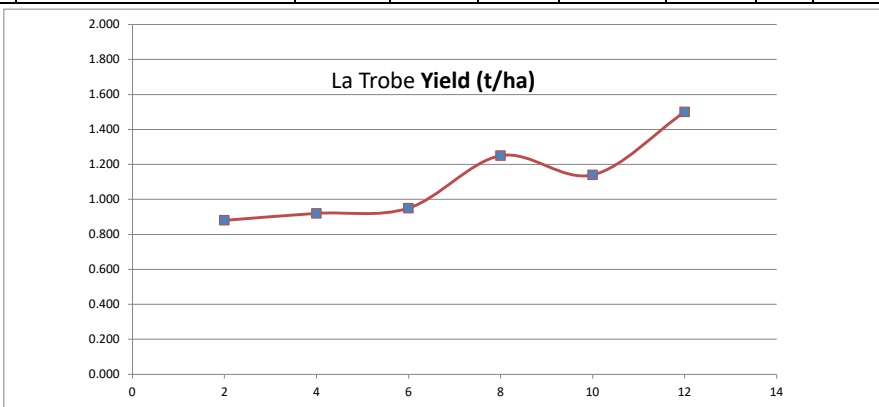

HARVEST DATA - SEPWA Barley Variety Trial - S Major, Ravensthorpe Harvested - 9th November 2019

Plot	Variety!	Plot Length	Plot Width	Area (ha)	Weight (kgs)	Yield (t/ha)	Plot 2	% of Site Mean
1	Spartacus	100	18	0.180	149	0.830	1	78%
2	La Trobe	100	18	0.180	158	0.880	4	82%
3	Leabrook WI 4896	100	18	0.180	185	1.030	9	96%
4	La Trobe	100	18	0.180	166	0.920	16	86%
5	Compass	100	18	0.180	173	0.960	25	90%
6	La Trobe	100	18	0.180	171	0.950	36	89%
7	Rosalind	100	18	0.180	243	1.350	49	126%
8	La Trobe	100	18	0.180	225	1.250	64	117%
9	RGT Planet	100	18	0.180	166	0.920	81	86%
10	La Trobe	100	18	0.180	205	1.140	100	107%
11	Banks	100	18	0.180	196	1.090	121	102%
12	La Trobe	100	18	0.180	270	1.500	144	140%

Average of Yield (t/ha)	
Variety!	Total
Spartacus	0.830
RGT Planet	0.920
Compass	0.960
Leabrook WI 4896	1.030
Banks	1.090
La Trobe	1.107
Rosalind	1.350
Grand Total	1.068

Plot	Variety!	Plot Length	Plot Width	Area (ha)	Weight (kgs)	Yield (t/ha)	Plot 2	% of Site Mean
2	La Trobe	100	18	0.180	158	0.880	4	82%
4	La Trobe	100	18	0.180	166	0.920	16	86%
6	La Trobe	100	18	0.180	171	0.950	36	89%
8	La Trobe	100	18	0.180	225	1.250	64	117%
10	La Trobe	100	18	0.180	205	1.140	100	107%
12	La Trobe	100	18	0.180	270	1.500	144	140%

Site Details

Soil Description: Grey Clay over limestone
Date Sown: Thursday, 30 May 2019
Date Harvested: Saturday, 9 November 2019
Seeding Rate: 52 kg/ha

Statistical Analysis

Site Mean (t/ha) 1.068
Probability 0.118
Least significant difference 5% 0.3145
CV % 9.2

Plot Dimensions

Length (m) 100
Width (m) 18
Plot Area (ha) 0.18
Conversion Factor 5.56

Rainfall Data

Growing Season (mm) 136
Site Yield (t/ha) 1.068
kg/mm - Rainfall 7.85

RAINFALL 2019 (mm)	January	0	Cumulative Growing Season Rainfall	
	February	0		
	March	14.1		
	April	136		136
	May			
	June			
	July			
	August			
	September			
	October			
	November	6		
	Total	156.1		