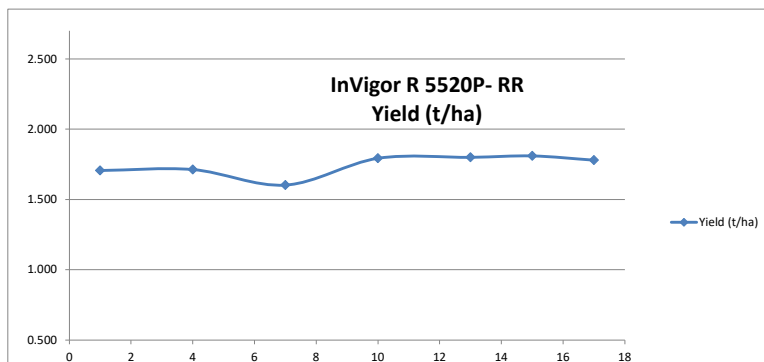

Average of Yield (t/ha)		
Variety!		Total
DG 408 RR		1.532
InVigor R 5520P- RR (25 cm Row-spacing)		1.726
InVigor R 5520P- RR		1.744
Hyola 410 XX		1.800
Hyola 404 RR		1.800
44Y27 RR		1.807
Hyola 506 RR		1.833
45Y25 RR		1.887
GT 53		1.967
43Y29 RR		2.034
Xseed Raptor		2.181
Grand Total		1.810

Plot	Variety!	Plot Length	Plot Width	Area (ha)	Weight (kgs)	Yield (t/ha)	Plot 2	% of Site Mean
1	InVigor R 5520P- RR	245	12.2	0.30	510	1.706	1	94%
4	InVigor R 5520P- RR	245	12.2	0.30	512	1.713	16	95%
7	InVigor R 5520P- RR	245	12.2	0.30	479	1.603	49	89%
10	InVigor R 5520P- RR	245	12.2	0.30	536	1.793	100	99%
13	InVigor R 5520P- RR	245	12.2	0.30	538	1.800	169	99%
15	InVigor R 5520P- RR	245	12.2	0.30	541	1.810	225	100%
17	InVigor R 5520P- RR	245	12.2	0.30	532	1.780	289	98%

PLATINUM SPONSORS

DIAMOND SPONSORS

Seed Company Sponsors: AGT, Intergrain, Nuseed, SeedNet, Pioneer, Bayer