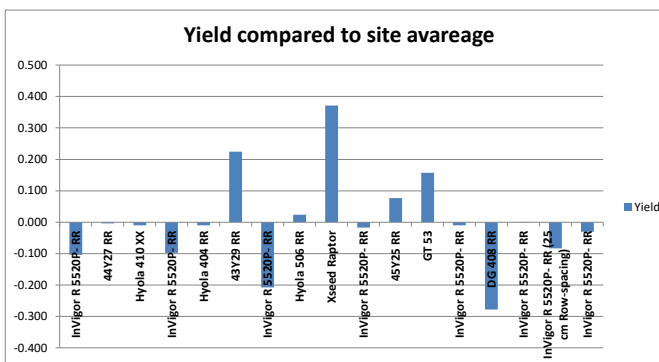

Average of Yield (t/ha)		
Variety!		Total
DG 408 RR		1.532
InVigor R 5520P- RR (25 cm Row-spacing)		1.726
InVigor R 5520P- RR		1.744
Hyola 410 XX		1.800
Hyola 404 RR		1.800
44Y27 RR		1.807
Hyola 506 RR		1.833
45Y25 RR		1.887
GT 53		1.967
43Y29 RR		2.034
Xseed Raptor		2.181
Grand Total		1.810

Plot	Variety!	Plot Length	Plot Width	Area (ha)	Weight (kgs)	Yield (t/ha)	Plot 2	% of Site Mean
1	InVigor R 5520P- RR	245	12.2	0.30	510	1.706	1	94%
4	InVigor R 5520P- RR	245	12.2	0.30	512	1.713	16	95%
7	InVigor R 5520P- RR	245	12.2	0.30	479	1.603	49	89%
10	InVigor R 5520P- RR	245	12.2	0.30	536	1.793	100	99%
13	InVigor R 5520P- RR	245	12.2	0.30	538	1.800	169	99%
15	InVigor R 5520P- RR	245	12.2	0.30	541	1.810	225	100%
17	InVigor R 5520P- RR	245	12.2	0.30	532	1.780	289	98%

PLATINUM SPONSORS

DIAMOND SPONSORS

Seed Company Sponsors: AGT, Intergrain, Nuseed, SeedNet, Pioneer, Bayer