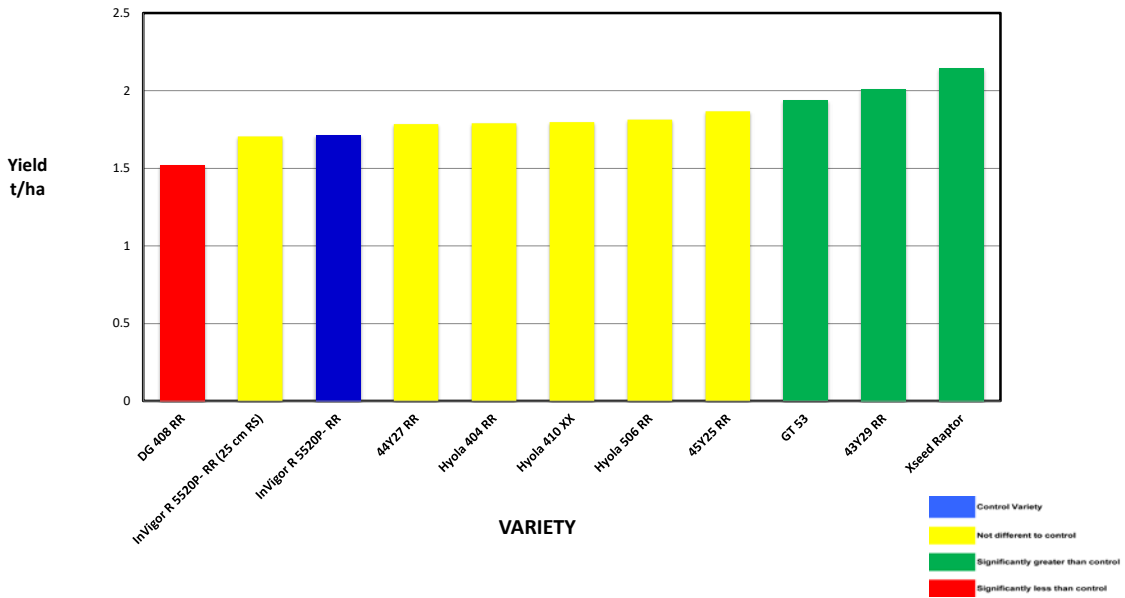

2019 SEPWA Canola Variety Trial Roundup Ready Matt Jones, Wittenoom Hill

Variety	Triat	Maturity	Yield (t/ha)	% of InVigor R 5520P- RR	Protein %	Oil %
DG 408 RR	RR Hybrid	early-mid maturing	1.521	89%	31.0	48.2
InVigor R 5520P- RR (25 cm RS)	RR Hybrid	Mid - season	1.706	99%	22.6	46.5
InVigor R 5520P- RR	RR Hybrid	Mid - season	1.715	100%	21.8	45.9
44Y27 RR	RR Hybrid	early-mid season	1.785	104%	20.6	46.8
Hyola 404 RR	RR Hybrid	Early	1.79	104%	21.6	48.7
Hyola 410 XX	RR Hybrid	Mid - Early	1.798	105%	22.4	48.5
Hyola 506 RR	RR Hybrid	mid-season	1.814	106%	21.7	47.0
45Y25 RR	RR Hybrid	Mid - season	1.867	109%	21.0	48.0
GT 53	RR Hybrid	Mid - season	1.938	113%	22.1	44.5
43Y29 RR	RR Hybrid	early season	2.012	117%	19.2	48.3
Xseed Raptor	RR Hybrid	early-mid-maturing	2.147	125%	22.3	45.8

Yield, Protein and Oil adjsuted for moisture - average moisture 7.2%

Site Mean (t/ha) 1.787
Probability 0.021
Least significant difference 5% 0.1937
CV % 4.1

Site Details

Soil Description: Sandy Gravel
Date Sown: Thursday, 9 May 2019
Harvest Date: Thursday, 7 November 2019
Seeding Rate: 2.75 kg/ha

Plot Dimensions

Length (m) 245
Width (m) 12.2
Plot Area (ha) 0.2989
Conversion Factor 3.35

Rainfall Data

Growing Season (mm) 147.8
Site Yield (t/ha) 1.787
kg/mm - Rainfall 12.1

Month	Rainfall (mm)	Cumulative Growing Season Rainfall
January	2.6	
February	1.6	
March	36.4	
April	11	
May	18.8	
June	14.8	
July	9	
August	62.4	
September	10	
October	21.8	
November	4	
Total	192.4	147.8

Station: DPIRD Weather Station Mount Burdett 1

PLATINUM SPONSORS

DIAMOND SPONSORS

Seed Company Sponsors: AGT, Intergrain, Nuseed, SeedNet, Pioneer, Bayer