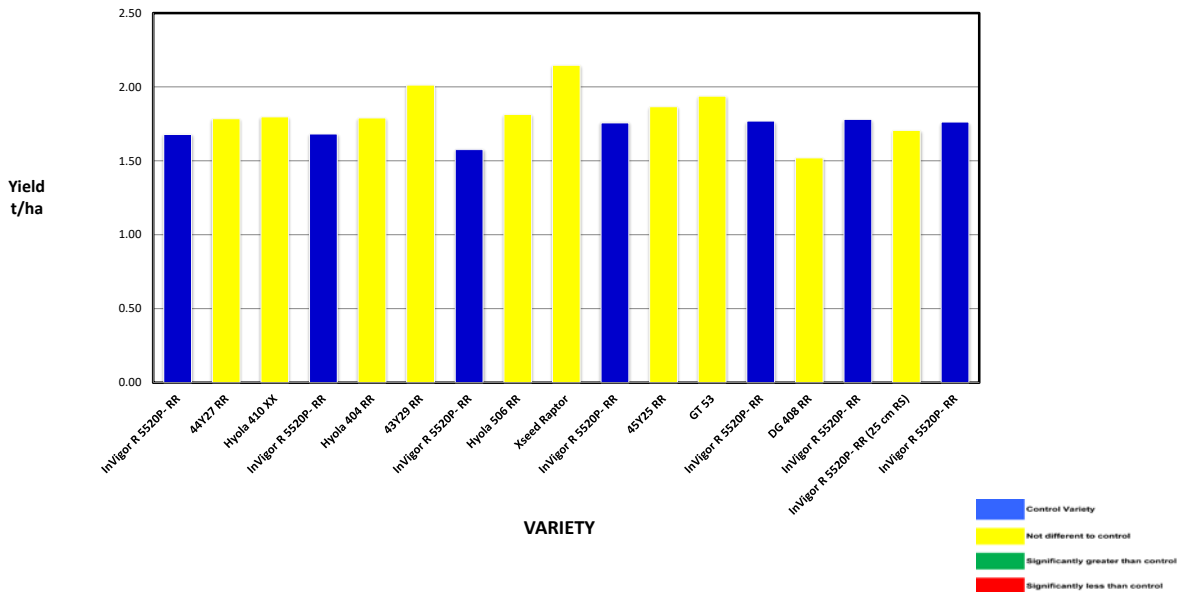

PLATINUM SPONSORS

DIAMOND SPONSORS

Seed Company Sponsors: AGT, Intergrain, Nuseed, SeedNet, Pioneer, Bayer

2019 SEPWA Canola Variety Trial
Roundup Ready
Matt Jones, Wittenoom Hills

Plot	Variety	Triat	Maturity	Swathing Dates	Yield (t/ha) (adj moisture)	% of Site Mean	Protein %	Oil %
1	InVigor R 5520P- RR	RR Hybrid	Mid - season	26/10/2019	1.68	94%	21.8	45.9
2	44Y27 RR	RR Hybrid	early-mid season	19/10/2019	1.79	100%	20.6	46.8
3	Hyola 410 XX	RR Hybrid	Mid - Early	21/10/2019	1.80	101%	22.4	48.5
4	InVigor R 5520P- RR	RR Hybrid	Mid - season	26/10/2019	1.68	94%	21.4	45.9
5	Hyola 404 RR	RR Hybrid	Early	19/10/2019	1.79	100%	21.6	48.7
6	43Y29 RR	RR Hybrid	early season	21/10/2019	2.01	113%	19.2	48.3
7	InVigor R 5520P- RR	RR Hybrid	Mid - season	26/10/2019	1.58	88%	21.8	45.9
8	Hyola 506 RR	RR Hybrid	mid-season	19/10/2019	1.81	102%	21.7	47.0
9	Xseed Raptor	early-mid-maturing	#REF!	26/10/2019	2.15	120%	22.3	45.8
10	InVigor R 5520P- RR	RR Hybrid	Mid - season	26/10/2019	1.76	98%	21.7	45.3
11	45Y25 RR	RR Hybrid	Mid - season	26/10/2019	1.87	104%	21.0	48.0
12	GT 53	RR Hybrid	Mid - season	21/10/2019	1.94	108%	22.1	44.5
13	InVigor R 5520P- RR	RT Hybrid	Mid - season	26/10/2019	1.77	99%	21.6	46.5
14	DG 408 RR	RR Hybrid	early-mid maturing	21/10/2019	1.52	85%	31.0	48.2
15	InVigor R 5520P- RR	RR Hybrid	Mid - season	26/10/2019	1.78	100%	21.8	45.9
16	InVigor R 5520P- RR (25 cm RS)	RR Hybrid	Mid - season	26/10/2019	1.71	95%	22.6	46.5
17	InVigor R 5520P- RR	RR Hybrid	Mid - season	19/10/2019	1.76	99%	22.5	46.0

Yield, Protein and Oil adjusted for moisture - average moisture 7.2 %

Site Mean (t/ha) 1.787
Probability 0.021
Least significant difference 5% 0.1937
CV % 4.1

Site Details

Soil Description: Sandy Gravel
Date Sown: Thursday, 9 May 2019
Harvested Date: Thursday, 7 November 2019
Seeding Rate: 2.75 kg/ha