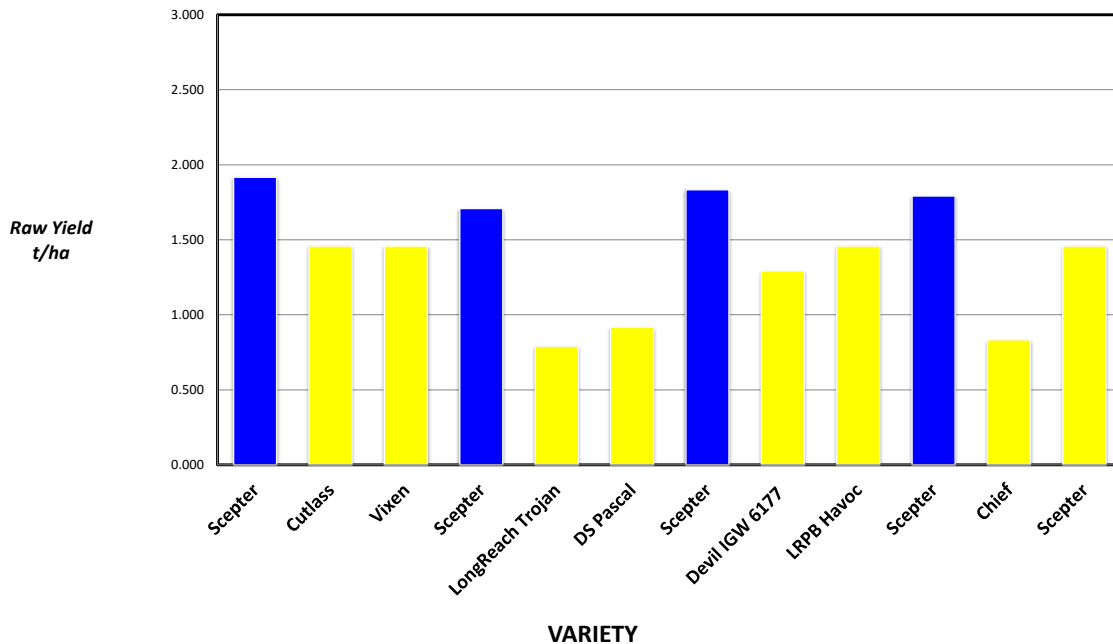

HARVEST DATA - SEPWA Wheat Variety Trial - Amarinya - WA, Viridis Ag, Jacup Harvested 29th November 2019

Plot	Variety!	Plot Length	Plot Width	Area (ha)	Weight (kgs)	Yield (t/ha)	Plot 2	% of Site Mean
1	Scepter	200	12	0.24	460	1.917	1	136%
2	Cutlass	200	12	0.24	350	1.458	4	103%
3	Vixen	200	12	0.24	350	1.458	9	103%
4	Scepter	200	12	0.24	410	1.708	16	121%
5	LongReach Trojan	200	12	0.24	190	0.792	25	56%
6	DS Pascal	200	12	0.24	220	0.917	36	65%
7	Scepter	200	12	0.24	440	1.833	49	130%
8	Devil IGW 6177	200	12	0.24	310	1.292	64	92%
9	LRPB Havoc	200	12	0.24	350	1.458	81	103%
10	Scepter	200	12	0.24	430	1.792	100	127%
11	Chief	200	12	0.24	200	0.833	121	59%
12	Scepter	200	12	0.24	350	1.458	144	103%

Plot	Variety!	Plot Length	Plot Width	Area (ha)	Weight (kgs)	Yield (t/ha)	Plot 2	% of Site Mean
1	Scepter	200	12	0.24	460	1.917	1	136%
4	Scepter	200	12	0.24	410	1.708	16	121%
7	Scepter	200	12	0.24	440	1.833	49	130%
10	Scepter	200	12	0.24	430	1.792	100	127%
12	Scepter	200	12	0.24	350	1.458	144	103%

2019 SEPWA Wheat Variety Trial
Variety comparison to Site Mean (t/ha)
Amarinya - WA, Viridis Ag, Jacup

PLATINUM SPONSORS

DIAMOND SPONSORS

Seed Company Sponsors: AGT, Intergrain,
Nuseed, SeedNet, Pioneer, Bayer

2019 SEPWA Wheat Variety Trial Amarinya - WA, Viridis Ag, Jacup

Plot	Variety!	Yield (t/ha)	% of Site Mean
1	Scepter	1.917	136%
2	Cutlass	1.458	103%
3	Vixen	1.458	103%
4	Scepter	1.708	121%
5	LongReach Trojan	0.792	56%
6	DS Pascal	0.917	65%
7	Scepter	1.833	130%
8	Devil IGW 6177	1.292	92%
9	LRPB Havoc	1.458	103%
10	Scepter	1.792	127%
11	Chief	0.833	59%
12	Scepter	1.458	103%