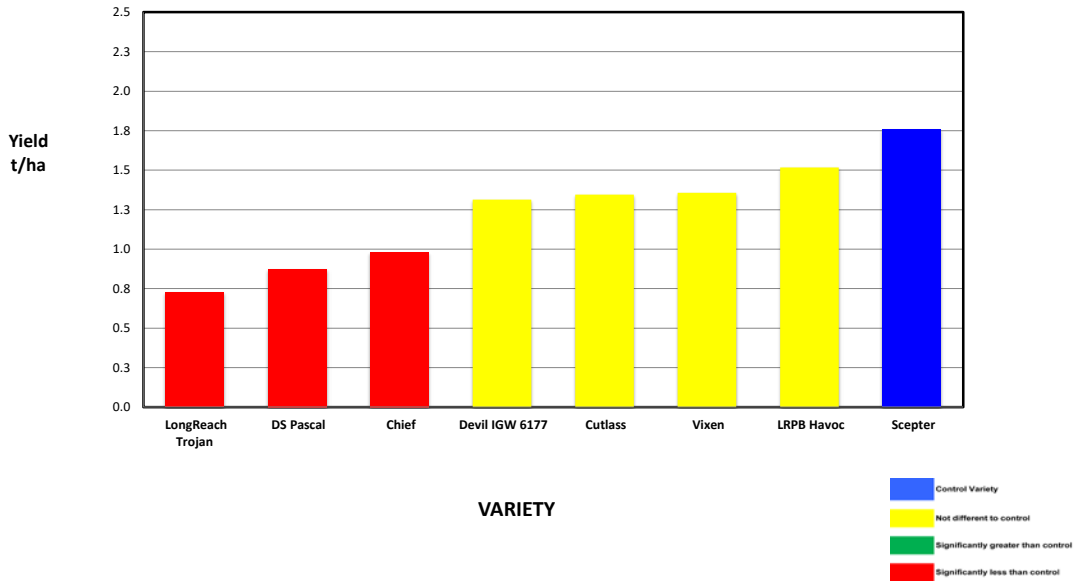

Plot Dimensions

Length (m)	Width (m)	Area (m2)	Conversion Factor
200	12	0.24	4.17

PLATINUM SPONSORS

DIAMOND SPONSORS

Seed Company Sponsors: AGT, Intergrain, Nuseed, SeedNet, Pioneer, Bayer

**2019 SEPWA Wheat Variety Trial
 Amarinya - WA, Viridis Ag, Jacup**

Variety	Maturity	Yield (t/ha)	% of Scepter	Protein %	Gluten %	Starch %	Hect kg/hl	Screenings %	Falling Numbers	Grade
LongReach Trojan	Mid	0.727	48%	11.9	27.4	87.1	82.2	2.9	342	APW1
DS Pascal	Late	0.876	58%	11.1	25.2	84.8	81.2	2.0	317	APW1
Chief	Mid	0.983	65%	10.9	24.8	84.2	82.5	2.3	297	AGP1
Devil	Early - Mid	1.314	87%	9.9	19.9	84.2	81.8	2.0	292	AGP1
Cutlass	Mid- late	1.346	89%	10.1	22.6	86.9	81.6	2.2	322	APW2
Vixen	Early - Mid	1.357	89%	10.3	21.4	85.2	81.2	2.0	341	APW2
LRPB Havoc	Early - Mid	1.518	100%	10.3	21.4	82.1	83.7	1.4	272	AGP1
Scepter	Early - Mid	1.759	116%	9.9	19.6	82.7	83.8	1.6	258	AGP1