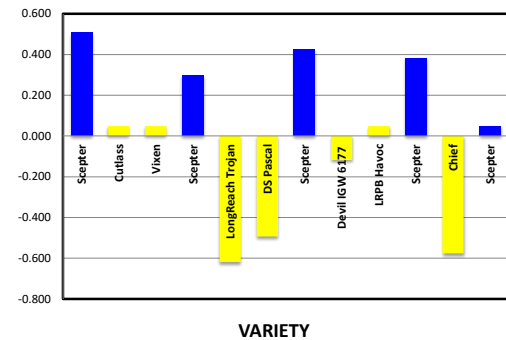

2019 SEPWA Wheat Variety Trial
Variety comparison to Site Mean (t/ha)
Amarinya - WA, Viridis Ag, Jacup