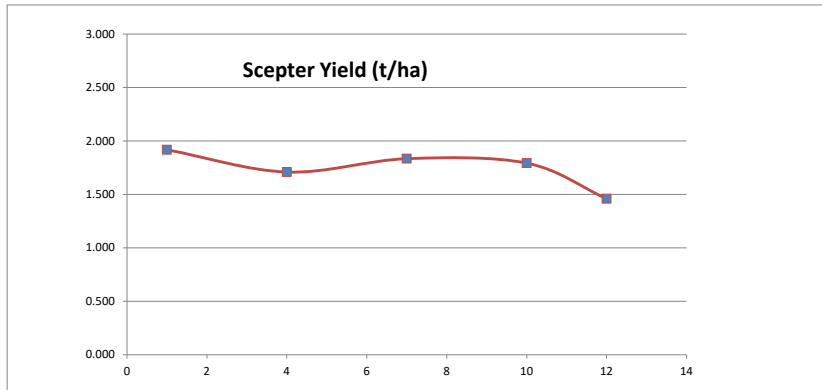

HARVEST DATA - SEPWA Wheat Variety Trial - Amarinya - WA, Viridis Ag, Jacup Harvested 29th November 2019

Plot	Variety!	Plot Length	Plot Width	Area (ha)	Weight (kgs)	Yield (t/ha)	Plot 2	% of Site Mean
1	Scepter	200	12	0.24	460	1.917	1	136%
2	Cutlass	200	12	0.24	350	1.458	4	103%
3	Vixen	200	12	0.24	350	1.458	9	103%
4	Scepter	200	12	0.24	410	1.708	16	121%
5	LongReach Trojan	200	12	0.24	190	0.792	25	56%
6	DS Pascal	200	12	0.24	220	0.917	36	65%
7	Scepter	200	12	0.24	440	1.833	49	130%
8	Devil IGW 6177	200	12	0.24	310	1.292	64	92%
9	LRPB Havoc	200	12	0.24	350	1.458	81	103%
10	Scepter	200	12	0.24	430	1.792	100	127%
11	Chief	200	12	0.24	200	0.833	121	59%
12	Scepter	200	12	0.24	350	1.458	144	103%

Plot	Variety!	Plot Length	Plot Width	Area (ha)	Weight (kgs)	Yield (t/ha)	Plot 2	% of Site Mean
1	Scepter	200	12	0.24	460	1.917	1	136%
4	Scepter	200	12	0.24	410	1.708	16	121%
7	Scepter	200	12	0.24	440	1.833	49	130%
10	Scepter	200	12	0.24	430	1.792	100	127%
12	Scepter	200	12	0.24	350	1.458	144	103%

Plot Dimensions

Length (m) 200
 Width (m) 12
 Plot Area (ha) 0.24
 Conversion Factor 4.17

Rainfall Data

Growing Season (mm) 209.4
 Site Yield (t/ha) 1.41
 kg/mm - Rainfall 6.7

RAINFALL 2019 (mm)	January	0	Cumulative Growing Season Rainfall
	February	0	
	March	61.2	
	April	20	
	May	26.6	
	June	39.2	
	July	31.8	
	August	48.8	
	September	23.8	
	October	19.2	
	November	4.8	
	Total	275.4	