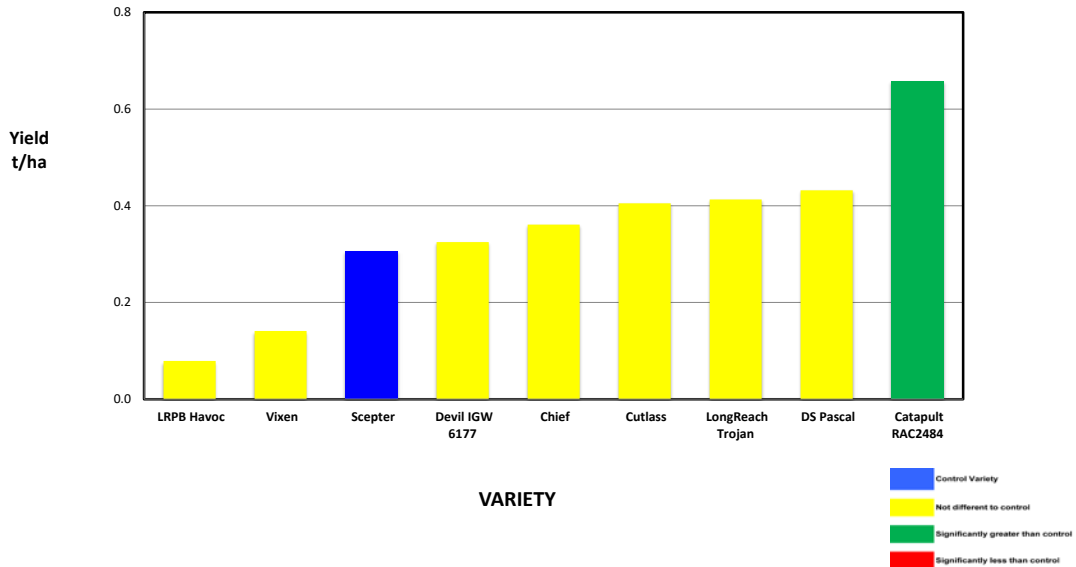

### 2019 SEPWA Wheat Variety Trial Graeme Perks, Grass Patch

Variety	Maturity	Yield (t/ha)	% of Scepter	Protein %	Gluten %	Starch %	Hect kg/ha	Screenings %	Falling Numbers	Grade
LRPB Havoc	Early - Mid	0.079	19%	15.7	42.2	72.1	81.4	0.7	428	AH
Vixen	Early - Mid	0.141	34%	16.1	42.7	67.6	80.3	1.0	460	AH
Scepter	Early - Mid	0.306	74%	15.3	40.5	73.6	81.6	1.2	442	AH
Devil IGW 6177	Early - Mid	0.325	79%	15.5	40.4	73.8	82.0	0.9	421	AH
Chief	Mid	0.361	87%	15.7	41.2	73.9	81.2	0.7	481	APW
Cutlass	Mid- late	0.405	98%	14.4	37.5	78.9	81.7	1.5	416	APW
LongReach Trojan	Mid	0.413	100%	15.3	40.5	76.1	81.1	1.2	490	APW
DS Pascal	Mid- late	0.432	105%	15.6	40.8	70.8	80.6	1.3	430	APW
Catapult RAC2484	Mid- late	0.657	159%	15.1	39.7	72.6	81.7	1.0	447	AH