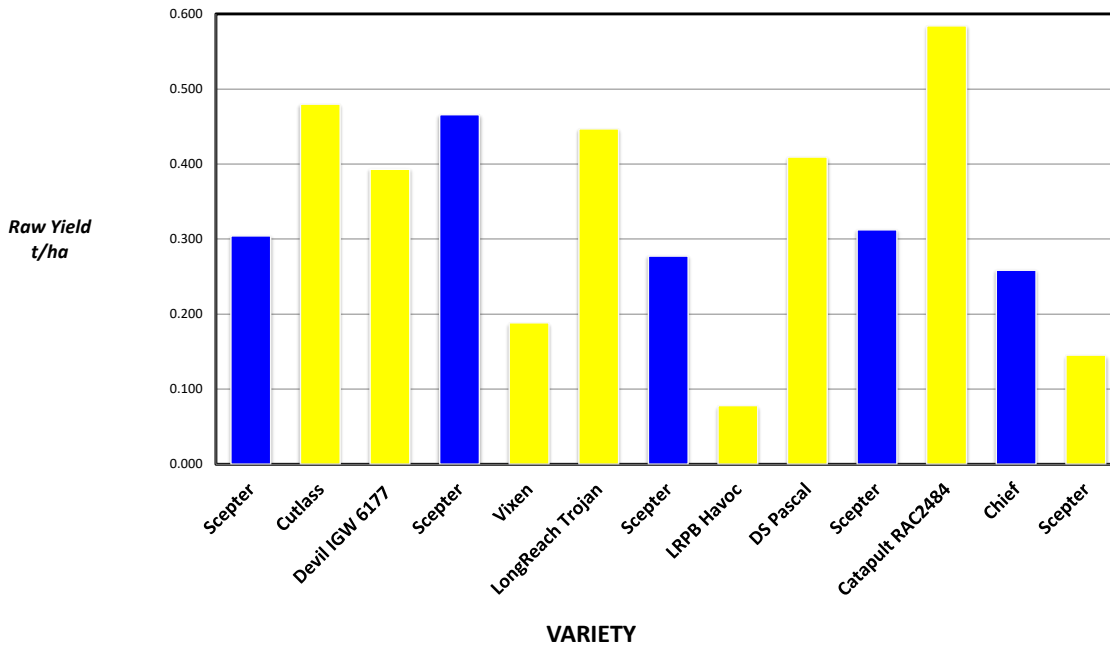

**2019 SEPWA Wheat Variety Trial  
Variety comparison to Site Mean (t/ha)  
Graeme Perks, Grass Patch**

**PLATINUM SPONSORS**

**DIAMOND SPONSORS**

**Seed Company Sponsors: AGT, Intergrain,  
Nuseed, SeedNet, DuPont Pioneer, Bayer**

## 2019 SEPWA Wheat Variety Trial Graeme Perks, Grass Patch

Plot	Variety!	Yield (t/ha)	% of Site Mean
1	Scepter	0.304	91%
2	Cutlass	0.480	144%
3	Devil IGW 6177	0.393	118%
4	Scepter	0.466	139%
5	Vixen	0.188	56%
6	LongReach Trojan	0.447	134%
7	Scepter	0.277	83%
8	LRPB Havoc	0.078	23%
9	DS Pascal	0.409	123%
10	Scepter	0.312	93%
11	Catapult RAC2484	0.584	175%
12	Chief	0.258	77%
13	Scepter	0.145	44%