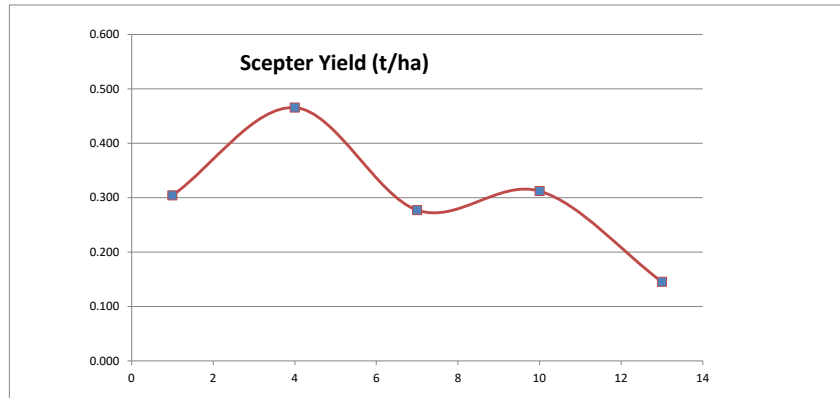

## HARVEST DATA - SEPWA Wheat Variety Trial - G Perks, Grass Patch Harvested 21st November 2019

Plot	Variety!	Plot Length	Plot Width	Area (ha)	Weight (kgs)	Yield (t/ha)	Plot 2	% of Site Mean
1	Scepter	151	12.3	0.19	56.5	0.304	1	91%
2	Cutlass	151	12.3	0.19	89.1	0.480	4	144%
3	Devil IGW 6177	151	12.3	0.19	73	0.393	9	118%
4	Scepter	151	12.3	0.19	86.5	0.466	16	139%
5	Vixen	151	12.3	0.19	35	0.188	25	56%
6	LongReach Trojan	151	12.3	0.19	83	0.447	36	134%
7	Scepter	151	12.3	0.19	51.5	0.277	49	83%
8	LRPB Havoc	151	12.3	0.19	14.5	0.078	64	23%
9	DS Pascal	151	12.3	0.19	76	0.409	81	123%
10	Scepter	151	12.3	0.19	58	0.312	100	93%
11	Catapult RAC2484	151	12.3	0.19	108.5	0.584	121	175%
12	Chief	151	12.3	0.19	48	0.258	144	77%
13	Scepter	151	12.3	0.19	27	0.145	169	44%

Trial affected by frost - across all plots - maturity appears to have had some effect

Plot	Variety!	Plot Length	Plot Width	Area (ha)	Weight (kgs)	Yield (t/ha)	Plot 2	% of Site Mean
1	Scepter	151	12.3	0.19	56.5	0.304	1	91%
4	Scepter	151	12.3	0.19	86.5	0.466	16	17%
7	Scepter	151	12.3	0.19	51.5	0.277	49	10%
10	Scepter	151	12.3	0.19	58	0.312	100	11%
13	Scepter	151	12.3	0.19	27	0.145	169	5%

#### Plot Dimensions

Length (m) 151  
 Width (m) 12.3  
 Plot Area (ha) 0.19  
 Conversion Factor 5.38