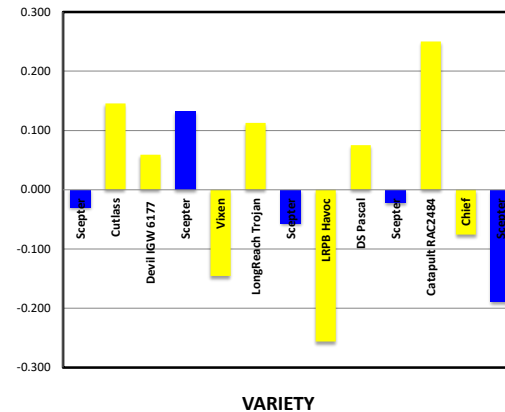

**2019 SEPWA Wheat Variety Trial
Variety comparison to Site Mean (t/ha)
Graeme Perks, Grass Patch**