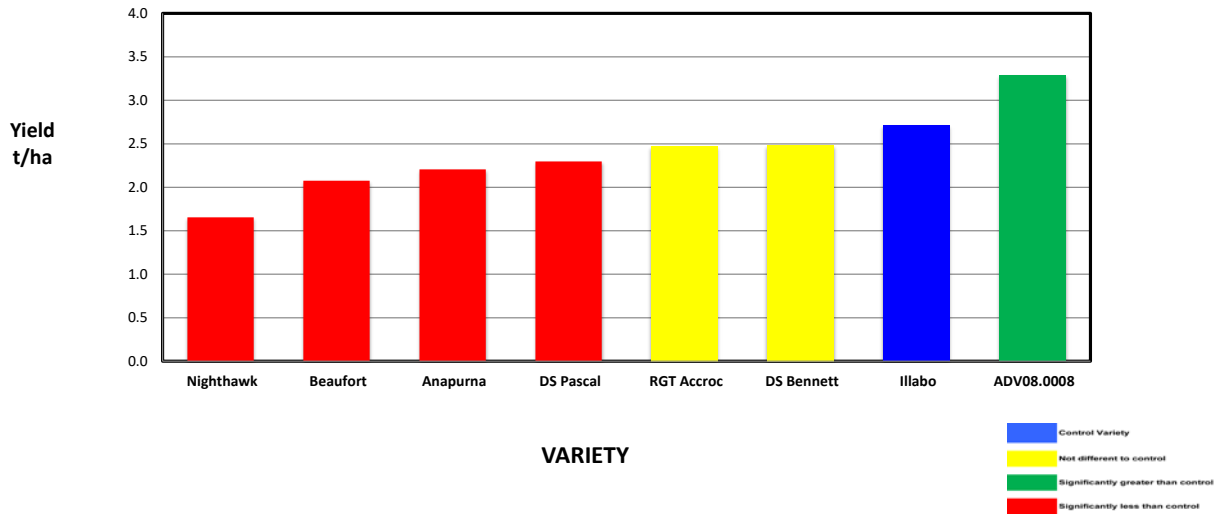

Plot Dimensions

Length (m)	Width (m)	Area (m2)	Conversion Factor
197	12.4	0.24	4.09

PLATINUM SPONSORS

DIAMOND SPONSORS

Seed Company Sponsors: AGT, Intergrain, Nuseed
 SeedNet, Pioneer, Bayer, Pacific Seeds, SeedForce

2020 SEPWA Wheat Variety Trial Waterhatch Farms (D Cox) Neridup

Variety	Maturity	Yield (t/ha)	% of Illabo	Protein %	Gluten %	Starch %	Hect kg/ha	Screenings %	Falling Numbers	Grade
Nighthawk	Winter Type	1.654	61%	11.0	26.3	64.9	70.0	17.7	305	FED1
Beaufort	Late	2.075	77%	10.0	25.8	51.1	66.6	9.1	347	FED1
Anapurna	Winter Type	2.206	81%	8.9	23.2	61.2	75.1	5.8	370	FED1
DS Pascal	Mid- late	2.297	85%	10.2	22.3	55.9	73.8	3.7	324	AGP1
RGT Accroc	Winter Type	2.473	91%	7.7	14.7	29.5	74.2	5.5	347	FED1
DS Bennett	Winter Type	2.485	92%	7.8	12.6	69.5	77.5	7.4	364	AGP1
Illabo	Winter Type	2.708	100%	9.0	18.7	45.9	73.8	2.6	258	AGP1
ADV08.0008	Winter Type	3.287	121%	9.2	17.9	62.5	75.6	2.4	389	FED1