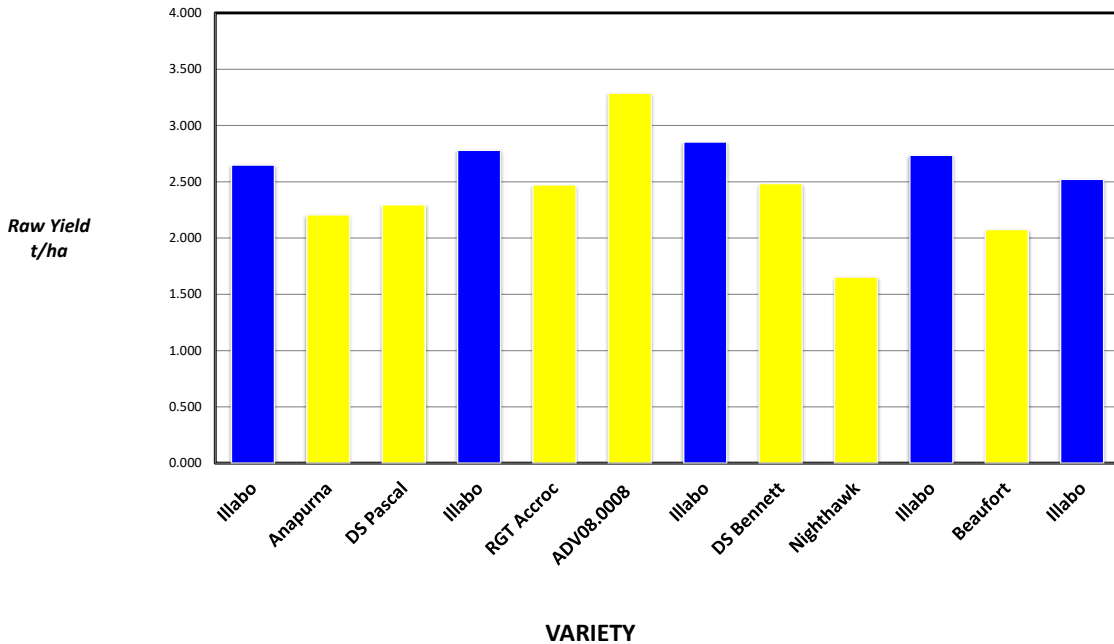

HARVEST DATA - SEPWA Wheat Variety Trial - Waterhatch Farms (D Cox) Neridup 8th December 2020

Plot	Variety!	Plot Length	Plot Width	Area (ha)	Weight (kgs)	Yield (t/ha)	Plot 2	% of Site Mean
1	Illabo	197	12.4	0.24	647	2.649	1	106%
2	Anapurna	197	12.4	0.24	539	2.206	4	88%
3	DS Pascal	197	12.4	0.24	561	2.297	9	92%
4	Illabo	197	12.4	0.24	679	2.780	16	111%
5	RGT Accroc	197	12.4	0.24	604	2.473	25	99%
6	ADV08.0008	197	12.4	0.24	803	3.287	36	131%
7	Illabo	197	12.4	0.24	697	2.853	49	114%
8	DS Bennett	197	12.4	0.24	607	2.485	64	99%
9	Nighthawk	197	12.4	0.24	404	1.654	81	66%
10	Illabo	194	12.4	0.24	658	2.735	100	109%
11	Beaufort	197	12.4	0.24	507	2.075	121	83%
12	Illabo	197	12.4	0.24	616	2.522	144	101%

Average of Yield (t/ha)	Total
Variety!	
Nighthawk	1.654
Beaufort	2.075
Anapurna	2.206
DS Pascal	2.297
RGT Accroc	2.473
DS Bennett	2.485
Illabo	2.708
ADV08.0008	3.287
Grand Total	2.501

Plot	Variety!	Plot Length	Plot Width	Area (ha)	Weight (kgs)	Yield (t/ha)	Plot 2	% of Site Mean
1	Illabo	197	12.4	0.24	647	2.649	1	106%
4	Illabo	197	12.4	0.24	679	2.780	16	111%
7	Illabo	197	12.4	0.24	697	2.853	49	114%
10	Illabo	194	12.4	0.24	658	2.735	100	109%
12	Illabo	197	12.4	0.24	616	2.522	144	101%

PLATINUM SPONSORS

DIAMOND SPONSORS

**Seed Company Sponsors : AGT, Intergrain, Nuseed
SeedNet, Pioneer, Bayer, Pacific Seeds, SeedForce**

2020 SEPWA Wheat Variety Trial Waterhatch Farms (D Cox) Neridup

Plot	Variety!	Yield (t/ha)	% of Site Mean
1	Illabo	2.649	106%
2	Anapurna	2.206	88%
3	DS Pascal	2.297	92%
4	Illabo	2.780	111%
5	RGT Accroc	2.473	99%
6	ADV08.0008	3.287	131%
7	Illabo	2.853	114%
8	DS Bennett	2.485	99%
9	Nighthawk	1.654	66%
10	Illabo	2.735	109%
11	Beaufort	2.075	83%
12	Illabo	2.522	101%

Site Details

Soil Description: Sandy Loam
Date Sown: Saturday, 4 April 2020
Date Harvested Tuesday, 8 December 2020
Seeding Rate: 70 kg/ha

Statistical Analysis

Site Mean (t/ha) 2.501
Probability 0.009
Least significant difference 5% 0.388
CV % 5.1