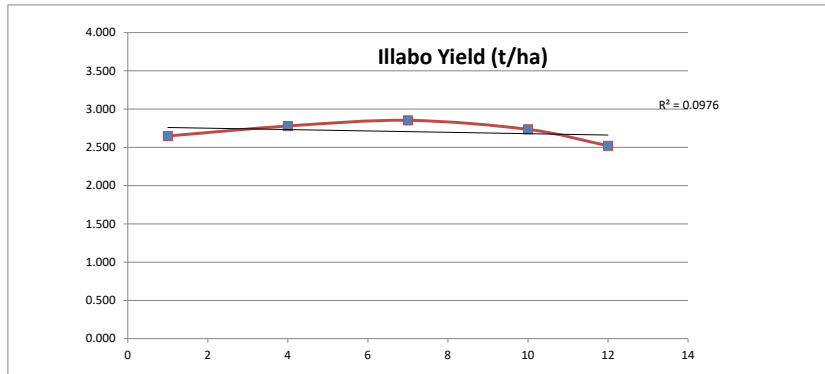

HARVEST DATA - SEPWA Wheat Variety Trial - Waterhatch Farms (D Cox) Neridup 8th December 2020

Plot	Variety!	Plot Length	Plot Width	Area (ha)	Weight (kgs)	Yield (t/ha)	Plot 2	% of Site Mean
1	Illabo	197	12.4	0.24	647	2.649	1	106%
2	Anapurna	197	12.4	0.24	539	2.206	4	88%
3	DS Pascal	197	12.4	0.24	561	2.297	9	92%
4	Illabo	197	12.4	0.24	679	2.780	16	111%
5	RGT Accroc	197	12.4	0.24	604	2.473	25	99%
6	ADV08.0008	197	12.4	0.24	803	3.287	36	131%
7	Illabo	197	12.4	0.24	697	2.853	49	114%
8	DS Bennett	197	12.4	0.24	607	2.485	64	99%
9	Nighthawk	197	12.4	0.24	404	1.654	81	66%
10	Illabo	194	12.4	0.24	658	2.735	100	109%
11	Beaufort	197	12.4	0.24	507	2.075	121	83%
12	Illabo	197	12.4	0.24	616	2.522	144	101%

Average of Yield (t/ha)	Total
Variety!	
Nighthawk	1.654
Beaufort	2.075
Anapurna	2.206
DS Pascal	2.297
RGT Accroc	2.473
DS Bennett	2.485
Illabo	2.708
ADV08.0008	3.287
Grand Total	2.501

Plot	Variety!	Plot Length	Plot Width	Area (ha)	Weight (kgs)	Yield (t/ha)	Plot 2	% of Site Mean
1	Illabo	197	12.4	0.24	647	2.649	1	106%
4	Illabo	197	12.4	0.24	679	2.780	16	111%
7	Illabo	197	12.4	0.24	697	2.853	49	114%
10	Illabo	194	12.4	0.24	658	2.735	100	109%
12	Illabo	197	12.4	0.24	616	2.522	144	101%

Site Details

Soil Description: Sandy Loam
Date Sown: Saturday, 4 April 2020
Date Harvested Tuesday, 8 December 2020
Seeding Rate: 70 kg/ha

Statistical Analysis

Site Mean (t/ha) 2.501
Probability 0.009
Least significant difference 5% 0.388
CV % 5.1

Plot Dimensions

Length (m) 197
Width (m) 12.4
Plot Area (ha) 0.24
Conversion Factor 4.09

Rainfall Data

Growing Season (mm) 251.5
Site Yield (t/ha) 2.501
kg/mm - Rainfall 9.9

RAINFALL 2020 (mm)	January	21	
	February	22.5	
	March	19.2	
	April	21.6	21.6
	May	22.5	44.1
	June	20.5	64.6
	July	54.5	119.1
	August	85	204.1
	September	20	224.1
	October	27.4	251.5
	November	57.8	
	Total	372	