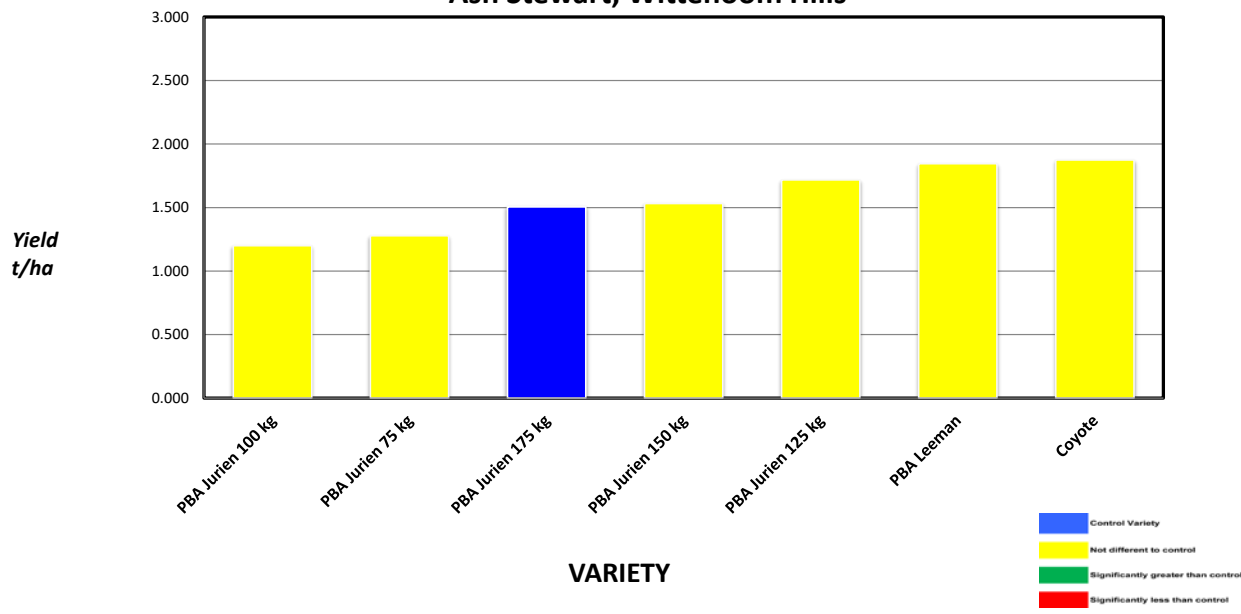

Plot Dimensions

Length (m)	Width (m)	Area (m2)	Conversion Factor
180	12	0.216	4.630

PLATINUM SPONSORS

DIAMOND SPONSORS

Seed Company Sponsors: AGT, Intergrain, Nuseed
 SeedNet, Pioneer, Bayer, Pacific Seeds, SeedForce

2019 SEPWA - PASE Lupin Variety Trial Ash Stewart, Wittenoom Hills

Variety	Yield (t/ha)	% of PBA Jurien (100 kg)	Moisture %	Protein	Discoloured Seeds	Decoated Seeds	Distorted Seed
PBA Jurien 100 kg	1.20	100%	11.2	27.9	2	4	4
PBA Jurien 75 kg	1.28	107%	11.1	28.1	0	8	0
PBA Jurien 175 kg	1.51	125%	11.1	28.1	1	5	1
PBA Jurien 150 kg	1.53	128%	11.3	29.4	0	1	1
PBA Jurien 125 kg	1.72	143%	11.2	28.4	0	2	2
PBA Leeman	1.85	154%	10.9	30.9	0	3	2
Coyote	1.88	156%	11.0	27.7	1	2	5