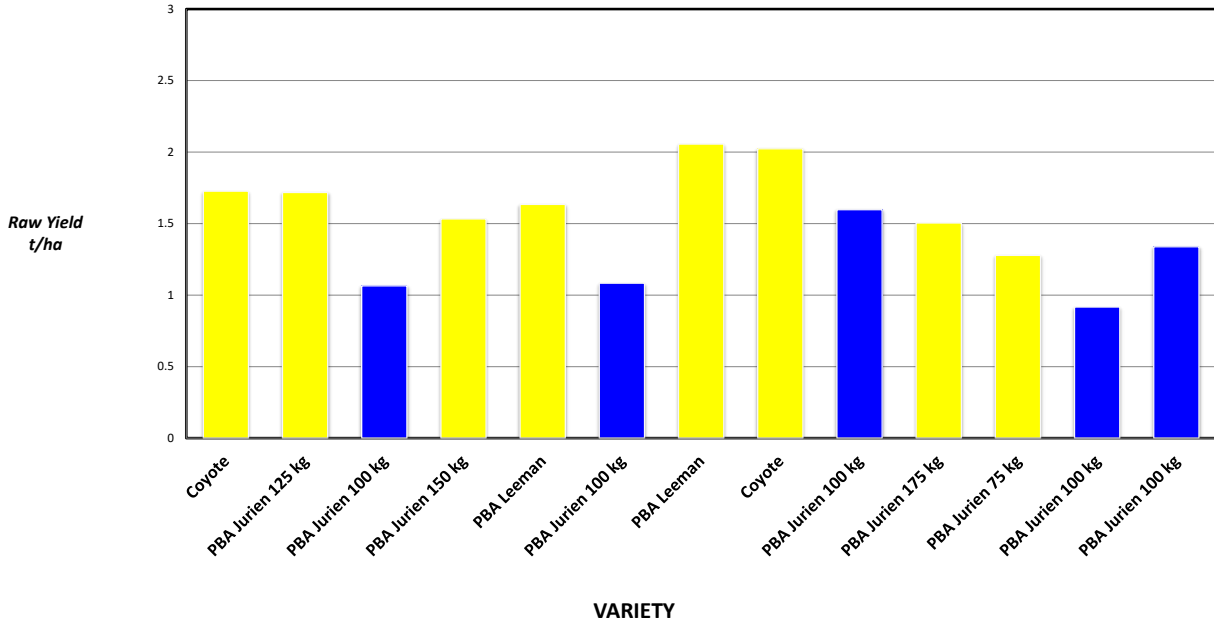

HARVEST DATA - SEPWA - PASE Lupin Variety Trial - Ash Stewart, Wittenoom Hills 4h December 2020

Plot	Variety!	Plot Length	Plot Width	Area (ha)	Weight (kgs)	Yield (t/ha)	Plot 2	% of Site Mean
1	Coyote	180	12	0.216	373	1.727	1	115%
2	PBA Jurien 125 kg	180	12	0.216	371	1.718	4	115%
3	PBA Jurien 100 kg	180	12	0.216	230	1.065	9	71%
4	PBA Jurien 150 kg	180	12	0.216	331	1.532	16	102%
5	PBA Leeman	180	12	0.216	353	1.634	25	109%
6	PBA Jurien 100 kg	180	12	0.216	234	1.083	36	72%
7	PBA Leeman	180	12	0.216	444	2.056	49	137%
8	Coyote	180	12	0.216	437	2.023	64	135%
9	PBA Jurien 100 kg	180	12	0.216	345	1.597	81	107%
10	PBA Jurien 175 kg	180	12	0.216	325	1.505	100	100%
11	PBA Jurien 75 kg	180	12	0.216	276	1.278	121	85%
12	PBA Jurien 100 kg	180	12	0.216	198	0.917	144	61%
13	PBA Jurien 100 kg	180	12	0.216	289	1.338	169	89%

Average of Yield (t/ha)	Total
Variety!	
PBA Jurien 100 kg	1.200
PBA Jurien 75 kg	1.278
PBA Jurien 175 kg	1.505
PBA Jurien 150 kg	1.532
PBA Jurien 125 kg	1.718
PBA Leeman	1.845
Coyote	1.875
Grand Total	1.498

PLATINUM SPONSORS

DIAMOND SPONSORS

**Seed Company Sponsors: AGT, Intergrain, Nuseed
SeedNet, Pioneer, Bayer, Pacific Seeds, SeedForce**

2020 SEPWA - PASE Lupin Variety Trial
Ash Stewart, Wittenoom Hills

Plot	Variety!	Yield (t/ha)	% of Site Mean
1	Coyote	1.72685	115%
2	PBA Jurien 125 kg	1.71759	115%
3	PBA Jurien 100 kg	1.06481	71%
4	PBA Jurien 150 kg	1.53241	102%
5	PBA Leeman	1.63426	109%
6	PBA Jurien 100 kg	1.08333	72%
7	PBA Leeman	2.05556	137%
8	Coyote	2.02315	135%
9	PBA Jurien 100 kg	1.59722	107%
10	PBA Jurien 175 kg	1.50463	100%
11	PBA Jurien 75 kg	1.27778	85%
12	PBA Jurien 100 kg	0.91667	61%
13	PBA Jurien 100 kg	1.33796	89%

Site Details

Soil Description: Sand over Clay Duplex
Date Sown: Monday, 20 April 2020
Date Harvested: Friday, 4 December 2020
Seeding Rate: Various (100 kg/ha)

Statistical Analysis

Site Mean (t/ha) 1.498
Probability 0.142
Least significant difference 5% 0.7106
CV % 17.7