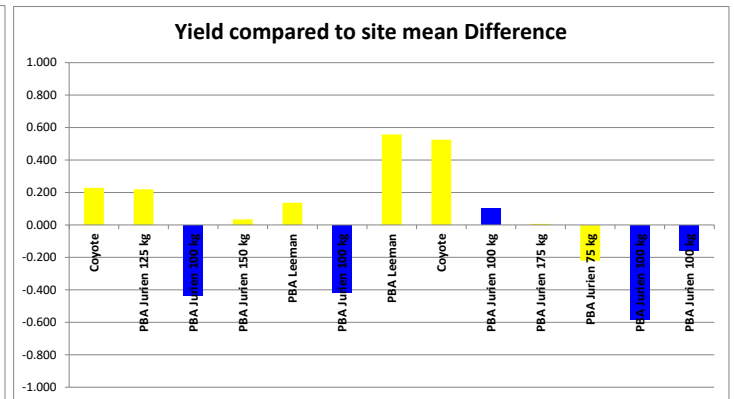

HARVEST DATA - SEPWA - PASE Lupin Variety Trial - Ash Stewart, Wittenoom Hills 4h December 2020

Plot	Variety!	Plot Length	Plot Width	Area (ha)	Weight (kgs)	Yield (t/ha)	Plot 2	% of Site Mean
1	Coyote	180	12	0.216	373	1.727	1	115%
2	PBA Jurien 125 kg	180	12	0.216	371	1.718	4	115%
3	PBA Jurien 100 kg	180	12	0.216	230	1.065	9	71%
4	PBA Jurien 150 kg	180	12	0.216	331	1.532	16	102%
5	PBA Leeman	180	12	0.216	353	1.634	25	109%
6	PBA Jurien 100 kg	180	12	0.216	234	1.083	36	72%
7	PBA Leeman	180	12	0.216	444	2.056	49	137%
8	Coyote	180	12	0.216	437	2.023	64	135%
9	PBA Jurien 100 kg	180	12	0.216	345	1.597	81	107%
10	PBA Jurien 175 kg	180	12	0.216	325	1.505	100	100%
11	PBA Jurien 75 kg	180	12	0.216	276	1.278	121	85%
12	PBA Jurien 100 kg	180	12	0.216	198	0.917	144	61%
13	PBA Jurien 100 kg	180	12	0.216	289	1.338	169	89%

Average of Yield (t/ha)	Total
Variety!	
PBA Jurien 100 kg	1.200
PBA Jurien 75 kg	1.278
PBA Jurien 175 kg	1.505
PBA Jurien 150 kg	1.532
PBA Jurien 125 kg	1.718
PBA Leeman	1.845
Coyote	1.875
Grand Total	1.498

PLATINUM SPONSORS

DIAMOND SPONSORS

**Seed Company Sponsors: AGT, Intergrain, Nuseed
SeedNet, Pioneer, Bayer, Pacific Seeds, SeedForce**