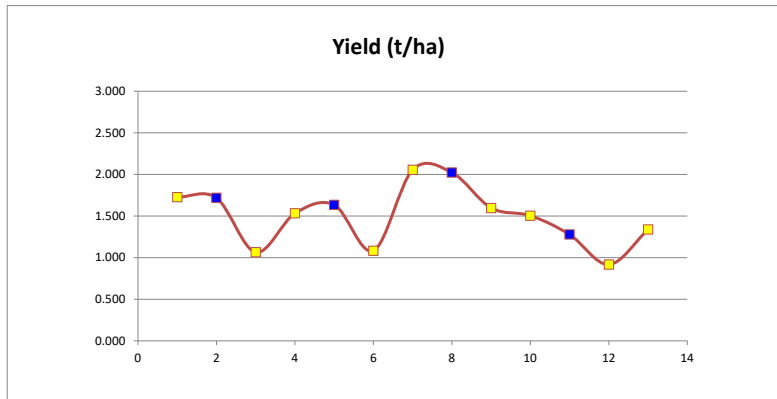

HARVEST DATA - SEPWA - PASE Lupin Variety Trial - Ash Stewart, Wittenoom Hills 4h December 2020

Plot	Variety!	Plot Length	Plot Width	Area (ha)	Weight (kgs)	Yield (t/ha)	Plot 2	% of Site Mean
1	Coyote	180	12	0.216	373	1.727	1	115%
2	PBA Jurien 125 kg	180	12	0.216	371	1.718	4	115%
3	PBA Jurien 100 kg	180	12	0.216	230	1.065	9	71%
4	PBA Jurien 150 kg	180	12	0.216	331	1.532	16	102%
5	PBA Leeman	180	12	0.216	353	1.634	25	109%
6	PBA Jurien 100 kg	180	12	0.216	234	1.083	36	72%
7	PBA Leeman	180	12	0.216	444	2.056	49	137%
8	Coyote	180	12	0.216	437	2.023	64	135%
9	PBA Jurien 100 kg	180	12	0.216	345	1.597	81	107%
10	PBA Jurien 175 kg	180	12	0.216	325	1.505	100	100%
11	PBA Jurien 75 kg	180	12	0.216	276	1.278	121	85%
12	PBA Jurien 100 kg	180	12	0.216	198	0.917	144	61%
13	PBA Jurien 100 kg	180	12	0.216	289	1.338	169	89%

Average of Yield (t/ha)	Total
Variety!	
PBA Jurien 100 kg	1.200
PBA Jurien 75 kg	1.278
PBA Jurien 175 kg	1.505
PBA Jurien 150 kg	1.532
PBA Jurien 125 kg	1.718
PBA Leeman	1.845
Coyote	1.875
Grand Total	1.498

PLATINUM SPONSORS

DIAMOND SPONSORS

**Seed Company Sponsors: AGT, Intergrain, Nuseed
SeedNet, Pioneer, Bayer, Pacific Seeds, SeedForce**