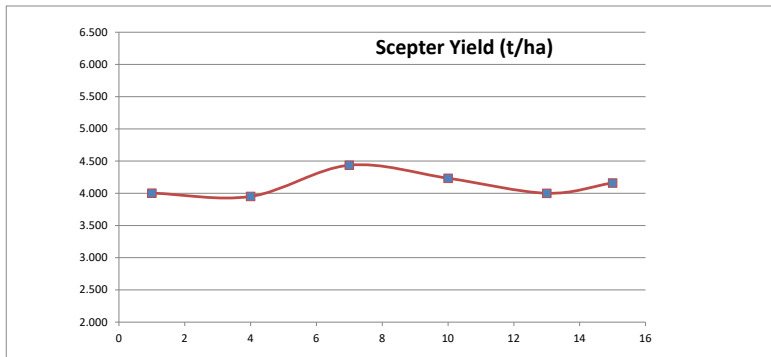

HARVEST DATA - SEPWA Wheat Variety Trial - P & A Foulds, Hopetoun Harvested 3rd December 2020

Plot	Variety!	Plot Length	Plot Width	Area (ha)	Weight (kgs)	Yield (t/ha)	Plot 2	% of Site Mean
1	Scepter	130	12	0.16	624	4.003	1	102%
2	Denison WAGT 734	120	12	0.14	498	3.458	4	88%
3	DS Pascal	130	12	0.16	575	3.688	9	94%
4	Scepter	130	12	0.16	616	3.951	16	101%
5	Chief	130	12	0.16	635	4.071	25	104%
6	Rockstar	130	12	0.16	636	4.079	36	104%
7	Scepter	130	12	0.16	692	4.436	49	113%
8	Catapult	130	12	0.16	557	3.572	64	91%
9	LRPB Havoc	130	12	0.16	637	4.081	81	104%
10	Scepter	130	12	0.16	661	4.234	100	108%
11	Vixen	130	12	0.16	652	4.180	121	107%
12	Devil	130	12	0.16	526	3.373	144	86%
13	Scepter	130	12	0.16	624	4.001	169	102%
14	Denison WAGT 734	110	12	0.13	472	3.576	196	91%
15	Scepter	130	12	0.16	649	4.161	225	106%

Site had been deep ripped in 2019/20 and resulted in all plots having reduced germination

Plot	Variety!	Plot Length	Plot Width	Area (ha)	Weight (kgs)	Yield (t/ha)	Plot 2	% of Site Mean
1	Scepter	130	12	0.16	624	4.003	1	103%
4	Scepter	130	12	0.16	616	3.951	16	101%
7	Scepter	130	12	0.16	692	4.436	49	114%
10	Scepter	130	12	0.16	661	4.234	100	108%
13	Scepter	130	12	0.16	624	4.001	169	103%
15	Scepter	130	12	0.16	649	4.161	225	107%

Average of Yield (t/ha)	Total
Variety!	
Devil	3.373
Denison WAGT 734	3.517
Catapult	3.572
DS Pascal	3.688
Chief	4.071
Rockstar	4.079
LRPB Havoc	4.081
Scepter	4.131
Vixen	4.180
Grand Total	3.924

PLATINUM SPONSORS

DIAMOND SPONSORS

**Seed Company Sponsors: AGT, Intergrain, Nuseed
SeedNet, Pioneer, Bayer, Pacific Seeds, SeedForce**