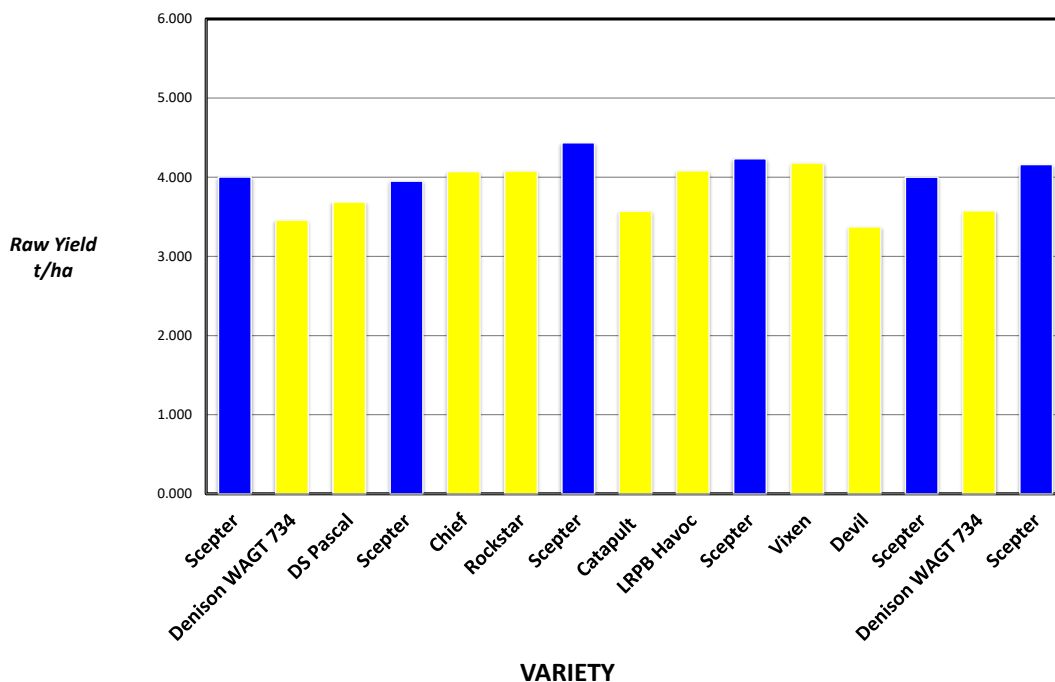

2020 SEPWA Wheat Variety Trial P & A Foulds, Hopetoun

Plot	Variety!	Yield (t/ha)	% of Site Mean
1	Scepter	4.003	102%
2	Denison WAGT 734	3.458	88%
3	DS Pascal	3.688	94%
4	Scepter	3.951	101%
5	Chief	4.071	104%
6	Rockstar	4.079	104%
7	Scepter	4.436	113%
8	Catapult	3.572	91%
9	LRPB Havoc	4.081	104%
10	Scepter	4.234	108%
11	Vixen	4.180	107%
12	Devil	3.373	86%
13	Scepter	4.001	102%
14	Denison WAGT 734	3.576	91%
15	Scepter	4.161	106%

Statistical Analysis

Site Mean (t/ha)	3.924
Probability	0.031
Least significant difference 5%	0.4541
CV %	4.4

Site Details

Soil Description:	Sand/Gravel
Date Sown:	Sunday, 10 May 2020
Date Harvested	Thursday, 3 December 2020
Seeding Rate:	100 kg/ha

Plot Dimensions

Length (m)	Width (m)	Area (m²)	Conversion Factor
130	12	0.16	6.41

Site had been deep ripped in 2019/20 and resulted in all plots having reduced germination

PLATINUM SPONSORS

DIAMOND SPONSORS

Seed Company Sponsors: AGT, Intergrain, Nuseed
SeedNet, Pioneer, Bayer, Pacific Seeds, SeedForce