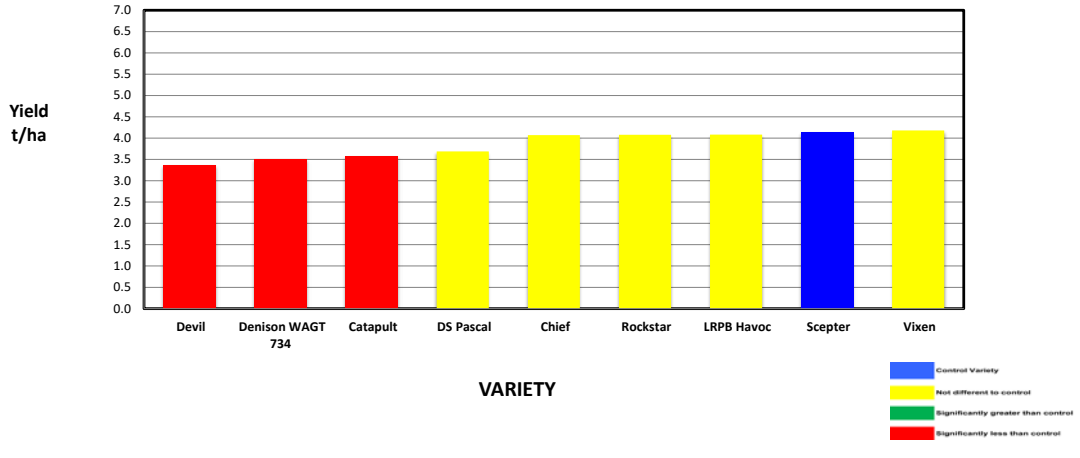

Plot Dimensions

Length (m)	Width (m)	Area (m ²)	Conversion Factor
130	12	0.16	6.41

Site had been deep ripped in 2019/20 and resulted in all plots having reduced germination

PLATINUM SPONSORS

DIAMOND SPONSORS

Seed Company Sponsors: AGT, Intergrain, Nuseed
SeedNet, Pioneer, Bayer, Pacific Seeds, SeedForce

**2020 SEPWA Wheat Variety Trial
P & A Foulds, Hopetoun**

Variety	Maturity	Yield (t/ha)	% of Scepter	Protein %	Gluten %	Starch %	Hect kg/hl	Screenings %	Falling Numbers	Grade
Devil	Early - Mid	3.373	82%	10.1	20.0	38.5	76.6	1.3	303	APW2
Denison WAGT 734	Late	3.517	85%	11.1	28.5	63.4	75.5	2.8	366	APW1
Catapult	Mid- late	3.572	86%	10.5	31.9	62.8	77.6	1.2	345	APW1
DS Pascal	Mid- late	3.688	89%	9.8	18.0	53.7	78.5	1.1	372	ASW1
Chief	Mid	4.071	99%	9.8	18.0	53.7	77.4	1.0	371	ASW1
Rockstar	Mid- late	4.079	99%	9.8	19.5	52.2	76.1	1.0	315	ASW1
LRPB Havoc	Early - Mid	4.081	99%	10.7	21.0	53.8	79.7	1.2	283	AGP1
Scepter	Early - Mid	4.131	100%	9.7	17.5	52.2	78.1	1.0	341	ASW1
Vixen	Early - Mid	4.180	101%	10.9	22.1	53.4	77.2	1.2	273	AGP1

Site had been deep ripped in 2019/20 and resulted in all plots having reduced germination

Site Mean (t/ha) 3.924
Probability 0.031
Least significant difference 5% 0.4541
CV % 4.4

Site Details

Soil Description: Sand/Gravel
Date Sown: Sunday, 10 May 2020
Date Harvested: Thursday, 3 December 2020
Seeding Rate: 100 kg/ha

Plot Dimensions

Length (m) 130
Width (m) 12
Plot Area (ha) 0.16
Conversion Factor 6.41

Rainfall Data

Growing Season (mm) 212.5
Site Yield (t/ha) 3.924
kg/mm - Rainfall 18.5

RAINFALL 2020 (mm)	January	0	Cumulative Growing Season Rainfall	
	February	17		
	March	21		
	April	22.5		22.5
	May	37		59.5
	June	15.5		75
	July	36		111
	August	61		172
	September	19.5		191.5
	October	21		212.5
	November	68.5		
	Total	319		