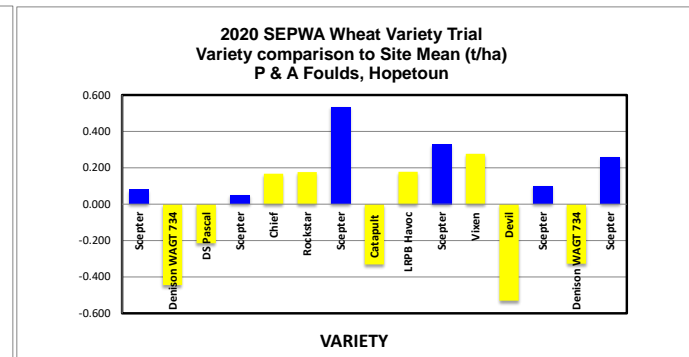

HARVEST DATA - SEPWA Wheat Variety Trial - P & A Foulds, Hopetoun Harvested 3rd December 2020

Plot	Variety!	Plot Length	Plot Width	Area (ha)	Weight (kgs)	Yield (t/ha)	Plot 2	% of Site Mean
1	Scepter	130	12	0.16	624	4.003	1	102%
2	Denison WAGT 734	120	12	0.14	498	3.458	4	88%
3	DS Pascal	130	12	0.16	575	3.688	9	94%
4	Scepter	130	12	0.16	616	3.951	16	101%
5	Chief	130	12	0.16	635	4.071	25	104%
6	Rockstar	130	12	0.16	636	4.079	36	104%
7	Scepter	130	12	0.16	692	4.436	49	113%
8	Catapult	130	12	0.16	557	3.572	64	91%
9	LRPB Havoc	130	12	0.16	637	4.081	81	104%
10	Scepter	130	12	0.16	661	4.234	100	108%
11	Vixen	130	12	0.16	652	4.180	121	107%
12	Devil	130	12	0.16	526	3.373	144	86%
13	Scepter	130	12	0.16	624	4.001	169	102%
14	Denison WAGT 734	110	12	0.13	472	3.576	196	91%
15	Scepter	130	12	0.16	649	4.161	225	106%

Site had been deep ripped in 2019/20 and resulted in all plots having reduced germination

Plot	Variety!	Plot Length	Plot Width	Area (ha)	Weight (kgs)	Yield (t/ha)	Plot 2	% of Site Mean
1	Scepter	130	12	0.16	624	4.003	1	103%
4	Scepter	130	12	0.16	616	3.951	16	101%
7	Scepter	130	12	0.16	692	4.436	49	114%
10	Scepter	130	12	0.16	661	4.234	100	108%
13	Scepter	130	12	0.16	624	4.001	169	103%
15	Scepter	130	12	0.16	649	4.161	225	107%

Average of Yield (t/ha)	Total
Variety!	
Devil	3.373
Denison WAGT 734	3.517
Catapult	3.572
DS Pascal	3.688
Chief	4.071
Rockstar	4.079
LRPB Havoc	4.081
Scepter	4.131
Vixen	4.180
Grand Total	3.924

PLATINUM SPONSORS

DIAMOND SPONSORS

**Seed Company Sponsors: AGT, Intergrain, Nuseed
SeedNet, Pioneer, Bayer, Pacific Seeds, SeedForce**