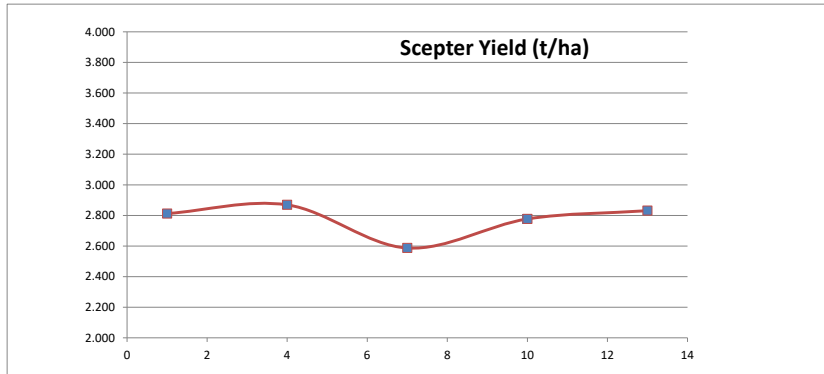

HARVEST DATA - SEPWA Wheat Variety Trial - Milarup Pastoral Company - Lake King Harvested 29th November 2020

Plot	Variety!	Plot Length	Plot Width	Area (ha)	Weight (kgs)	Yield (t/ha)	Plot 2	% of Site Mean
1	Scepter	260	12	0.31	877.344	2.812	1	103%
2	Catapult	260	12	0.31	763.776	2.448	4	89%
3	Rockstar	260	12	0.31	852.696	2.733	9	100%
4	Scepter	260	12	0.31	895.128	2.869	16	105%
5	LRPB Havoc	260	12	0.31	799.032	2.561	25	94%
6	Vixen	260	12	0.31	1032.72	3.310	36	121%
7	Scepter	260	12	0.31	807.144	2.587	49	95%
8	Devil	260	12	0.31	767.52	2.460	64	90%
9	Chief	260	12	0.31	740.688	2.374	81	87%
10	Scepter	260	12	0.31	866.424	2.777	100	101%
11	Denison WAGT 734	260	12	0.31	822.12	2.635	121	96%
12	Sting RAC 2559	260	12	0.31	987.48	3.165	144	116%
13	Scepter	260	12	0.31	883.272	2.831	169	103%

Average of Yield (t/ha)	
Variety!	Total
Chief	2.374
Catapult	2.448
Devil	2.460
LRPB Havoc	2.561
WAGT 734	2.635
Rockstar	2.733
Scepter	2.775
RAC 2559	3.165
Vixen	3.310
Grand Total	2.736

Plot	Variety!	Plot Length	Plot Width	Area (ha)	Weight (kgs)	Yield (t/ha)	Plot 2	% of Site Mean
1	Scepter	260	12	0.31	877.344	2.812	1	103%
4	Scepter	260	12	0.31	895.128	2.869	16	105%
7	Scepter	260	12	0.31	807.144	2.587	49	95%
10	Scepter	260	12	0.31	866.424	2.777	100	101%
13	Scepter	260	12	0.31	883.272	2.831	169	103%

Statistical Analysis

Site Mean (t/ha)	2.736
Probability	0.026
Least significant difference 5%	0.3355
CV %	4.0

Site Details

Soil Description:	Duplex (Sand over Clay)
Date Sown:	Saturday, 16 May 2020
Date Harvested:	Sunday, 29 November 2020
Seeding Rate:	70 kg/ha

Plot Dimensions

Length (m) 260
 Width (m) 12
 Plot Area (ha) 0.31
 Conversion Factor 3.21

Rainfall Data

Growing Season (mm) 201.6
 Site Yield (t/ha) 2.736
 kg/mm - Rainfall 13.6

RAINFALL 2020 (mm)	January	5.8	
	February	53	
	March	11	
	April	12.2	12.2
	May	35.2	47.4
	June	34.2	81.6
	July	32.4	114
	August	62.2	176.2
	September	16.2	192.4
	October	9.2	201.6
	November	39.2	
	Total	310.6	