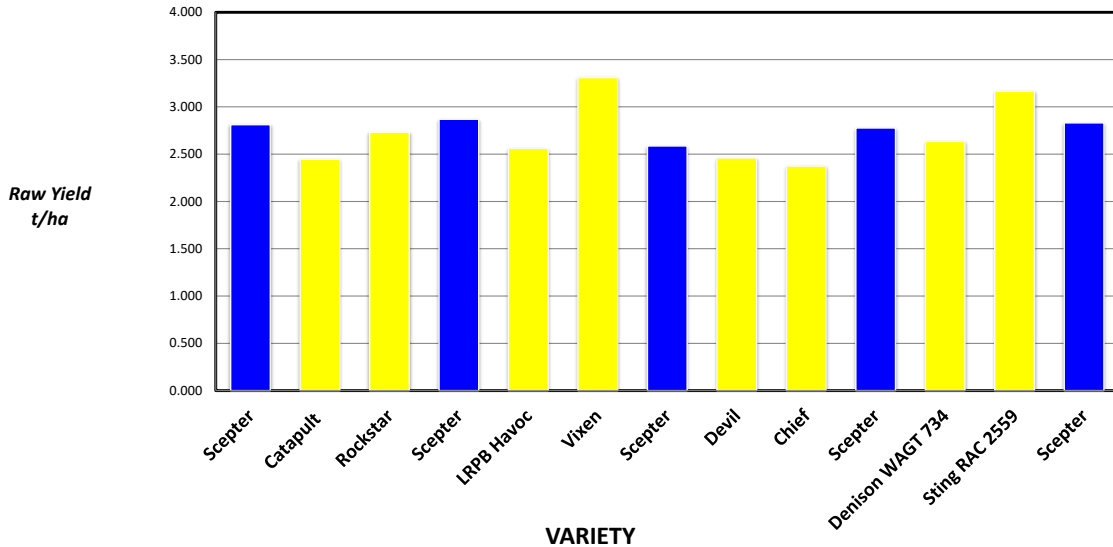

HARVEST DATA - SEPWA Wheat Variety Trial - Milarup Pastoral Company - Lake King Harvested 29th November 2020

Plot	Variety!	Plot Length	Plot Width	Area (ha)	Weight (kgs)	Yield (t/ha)	Plot 2	% of Site Mean
1	Scepter	260	12	0.31	877.344	2.812	1	103%
2	Catapult	260	12	0.31	763.776	2.448	4	89%
3	Rockstar	260	12	0.31	852.696	2.733	9	100%
4	Scepter	260	12	0.31	895.128	2.869	16	105%
5	LRPB Havoc	260	12	0.31	799.032	2.561	25	94%
6	Vixen	260	12	0.31	1032.72	3.310	36	121%
7	Scepter	260	12	0.31	807.144	2.587	49	95%
8	Devil	260	12	0.31	767.52	2.460	64	90%
9	Chief	260	12	0.31	740.688	2.374	81	87%
10	Scepter	260	12	0.31	866.424	2.777	100	101%
11	Denison WAGT 734	260	12	0.31	822.12	2.635	121	96%
12	Sting RAC 2559	260	12	0.31	987.48	3.165	144	116%
13	Scepter	260	12	0.31	883.272	2.831	169	103%

Average of Yield (t/ha)	
Variety!	Total
Chief	2.374
Catapult	2.448
Devil	2.460
LRPB Havoc	2.561
WAGT 734	2.635
Rockstar	2.733
Scepter	2.775
RAC 2559	3.165
Vixen	3.310
Grand Total	2.736

Plot	Variety!	Plot Length	Plot Width	Area (ha)	Weight (kgs)	Yield (t/ha)	Plot 2	% of Site Mean
1	Scepter	260	12	0.31	877.344	2.812	1	103%
4	Scepter	260	12	0.31	895.128	2.869	16	105%
7	Scepter	260	12	0.31	807.144	2.587	49	95%
10	Scepter	260	12	0.31	866.424	2.777	100	101%
13	Scepter	260	12	0.31	883.272	2.831	169	103%

PLATINUM SPONSORS

DIAMOND SPONSORS

**Seed Company Sponsors : AGT, Intergrain, Nuseed
SeedNet, Pioneer, Bayer, Pacific Seeds, SeedForce**

2020 SEPWA Wheat Variety Trial Milarup Pastoral Company - Lake King

Plot	Variety	Yield (t/ha)	% of Site Mean
1	Scepter	2.812	103%
2	Catapult	2.448	89%
3	Rockstar	2.733	100%
4	Scepter	2.869	105%
5	LRPB Havoc	2.561	94%
6	Vixen	3.310	121%
7	Scepter	2.587	95%
8	Devil	2.460	90%
9	Chief	2.374	87%
10	Scepter	2.777	101%
11	Denison WAGT 734	2.635	96%
12	Sting RAC 2559	3.165	116%
13	Scepter	2.831	103%