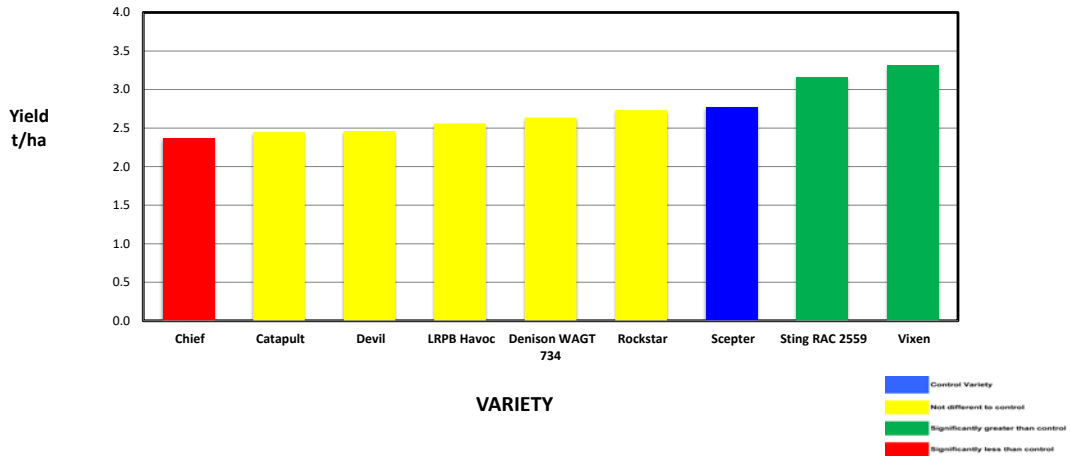

Plot Dimensions

Length (m)	Width (m)	Area (m2)	Conversion Factor
260	12	0.31	3.21

PLATINUM SPONSORS

DIAMOND SPONSORS

Seed Company Sponsors: AGT, Intergrain, Nuseed
SeedNet, Pioneer, Bayer, Pacific Seeds, SeedForce

2020 SEPWA Wheat Variety Trial Milarup Pastoral Company - Lake King

Variety	Maturity	Yield (t/ha)	% of Scepter	Protein %	Gluten %	Starch %	Hect kg/hl	Screenings %	Falling Numbers	Grade
Chief	Mid	2.374	86%	12.4	29.8	65.2	73.8	3.0	406	AUH 2
Catapult	Mid- late	2.448	88%	11.4	25.5	63.4	77.9	0.9	432	APW1
Devil	Early - Mid	2.460	89%	11.3	25.9	59.0	74.9	2.9	431	APW1
LRPB Havoc	Early - Mid	2.561	92%	13.1	31.3	60.9	75.1	1.1	385	H1
Denison WAGT 734	Late	2.635	95%	11.1	25.4	64.3	76.6	3.6	428	APW1
Rockstar	Mid- late	2.733	98%	11.4	26.0	63.7	77.0	1.0	413	APW1
Scepter	Early - Mid	2.775	100%	10.9	24.8	56.9	76.3	1.1	425	APW1
Sting RAC 2559	Early - Mid	3.165	114%	10.6	23.0	63.3	75.2	2.4	432	APW1
Vixen	Early - Mid	3.310	119%	10.5	22.2	57.8	74.1	2.7	410	APW1