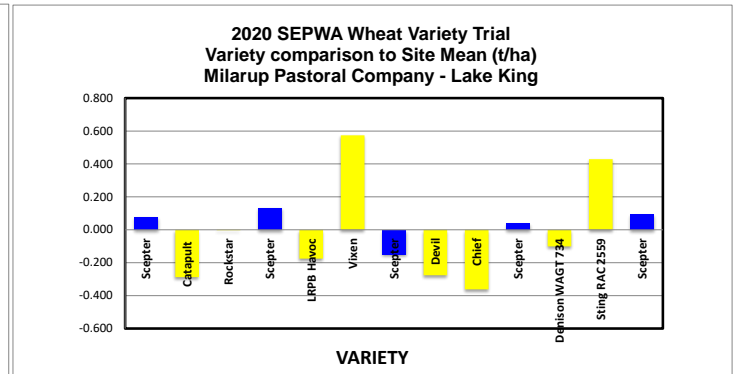

HARVEST DATA - SEPWA Wheat Variety Trial - Milarup Pastoral Company - Lake King Harvested 29th November 2020

Plot	Variety!	Plot Length	Plot Width	Area (ha)	Weight (kgs)	Yield (t/ha)	Plot 2	% of Site Mean
1	Scepter	260	12	0.31	877.344	2.812	1	103%
2	Catapult	260	12	0.31	763.776	2.448	4	89%
3	Rockstar	260	12	0.31	852.696	2.733	9	100%
4	Scepter	260	12	0.31	895.128	2.869	16	105%
5	LRPB Havoc	260	12	0.31	799.032	2.561	25	94%
6	Vixen	260	12	0.31	1032.72	3.310	36	121%
7	Scepter	260	12	0.31	807.144	2.587	49	95%
8	Devil	260	12	0.31	767.52	2.460	64	90%
9	Chief	260	12	0.31	740.688	2.374	81	87%
10	Scepter	260	12	0.31	866.424	2.777	100	101%
11	Denison WAGT 734	260	12	0.31	822.12	2.635	121	96%
12	Sting RAC 2559	260	12	0.31	987.48	3.165	144	116%
13	Scepter	260	12	0.31	883.272	2.831	169	103%

Average of Yield (t/ha)	
Variety!	Total
Chief	2.374
Catapult	2.448
Devil	2.460
LRPB Havoc	2.561
WAGT 734	2.635
Rockstar	2.733
Scepter	2.775
RAC 2559	3.165
Vixen	3.310
Grand Total	2.736

Plot	Variety!	Plot Length	Plot Width	Area (ha)	Weight (kgs)	Yield (t/ha)	Plot 2	% of Site Mean
1	Scepter	260	12	0.31	877.344	2.812	1	103%
4	Scepter	260	12	0.31	895.128	2.869	16	105%
7	Scepter	260	12	0.31	807.144	2.587	49	95%
10	Scepter	260	12	0.31	866.424	2.777	100	101%
13	Scepter	260	12	0.31	883.272	2.831	169	103%