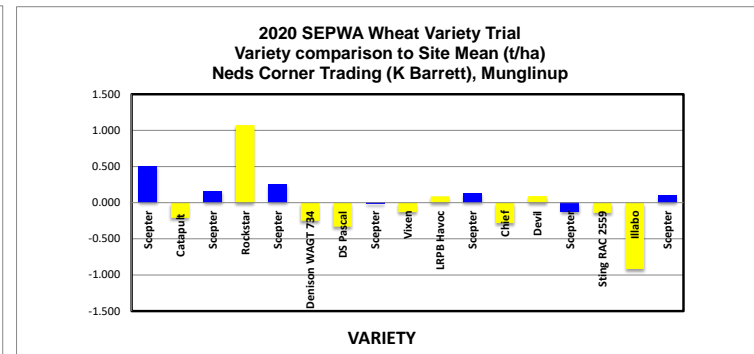

PLATINUM SPONSORS

DIAMOND SPONSORS

Seed Company Sponsors: AGT, Intergrain, Nuseed
SeedNet, Pioneer, Bayer, Pacific Seeds, SeedForce