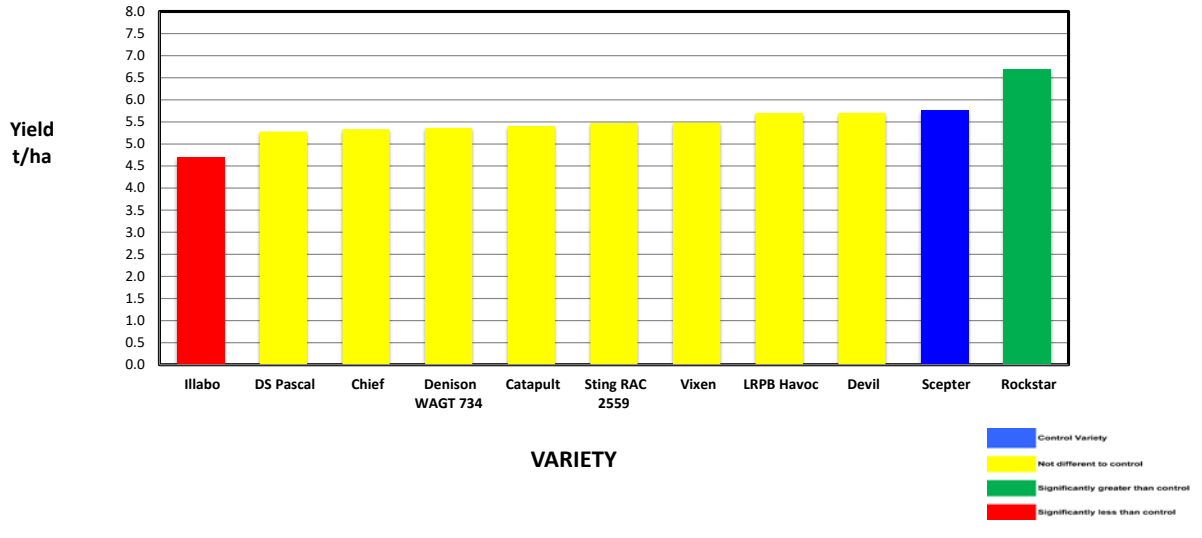

## 2020 SEPWA Wheat Variety Trial Neds Corner Trading (K Barrett), Munglinup

Variety	Maturity	Yield (t/ha)	% of Scepter	Protein %	Gluten %	Starch %	Hect kg/ha	Screenings %	Falling Numbers	Grade
Illabo	Winter Type	4.697	82%	9.4	16.8	52.2	74.0	0.7	288	AGP1
DS Pascal	Mid- late	5.281	92%	10.0	20.6	58.0	76.0	0.8	325	APW2
Chief	Mid	5.333	93%	9.0	16.4	52.9	77.8	0.4	366	ASW1
Denison WAGT 734	Late	5.364	93%	9.3	16.8	55.0	77.4	0.9	288	AGP1
Catapult	Mid- late	5.404	94%	8.5	15.4	51.4	78.2	0.4	345	ASW1
Sting RAC 2559	Early - Mid	5.474	95%	8.4	15.7	51.5	74.4	1.0	355	ASW1
Vixen	Early - Mid	5.482	95%	9.3	17.6	50.5	76.4	0.4	328	ASW1
LRPB Havoc	Early - Mid	5.702	99%	9.9	19.4	50.3	78.1	0.3	401	ASW1
Devil	Early - Mid	5.706	99%	9.0	16.2	50.9	77.3	0.4	284	AGP1
<b>Scepter</b>	<b>Early - Mid</b>	<b>5.758</b>	<b>100%</b>	<b>9.1</b>	<b>16.1</b>	<b>51.7</b>	<b>76.8</b>	<b>0.7</b>	<b>340.5</b>	<b>ASW1</b>
Rockstar	Mid- late	6.689	116%	9.4	17.2	52.6	67.8	0.5	333	FED1