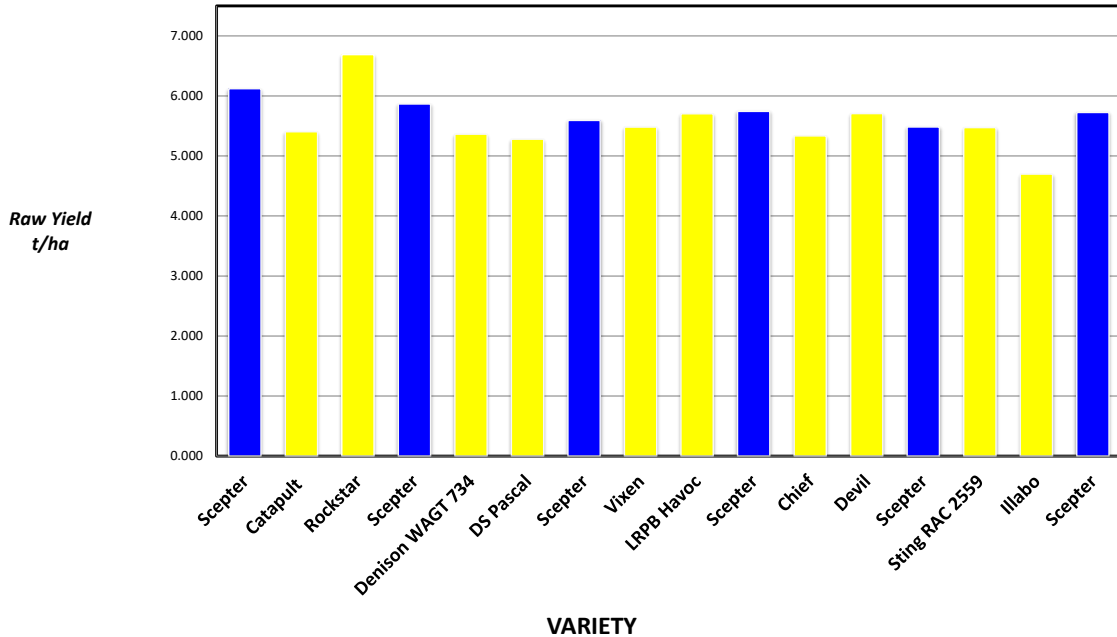

## HARVEST DATA - SEPWA Wheat Variety Trial -Neds Corner Trading (K Barrett), Munglinup Harvested 1st December 2020

Plot	Variety!	Plot Length	Plot Width	Area (ha)	Weight (kgs)	Yield (t/ha)	Plot 2	% of Site Mean
1	Scepter	192	12	0.23	1410	6.121	1	109%
2	Catapult	190	12	0.23	1232	5.404	4	96%
3	Scepter	190	12	0.23	1318	5.779	9	103%
4	Rockstar	190	12	0.23	1525	6.689	16	119%
5	Scepter	190	12	0.23	1337	5.866	25	104%
6	Denison WAGT 734	190	12	0.23	1223	5.364	36	96%
7	DS Pascal	190	12	0.23	1204	5.281	49	94%
8	Scepter	190	12	0.23	1275	5.592	64	100%
9	Vixen	190	12	0.23	1250	5.482	81	98%
10	LRPB Havoc	190	12	0.23	1300	5.702	100	102%
11	Scepter	190	12	0.23	1309	5.743	121	102%
12	Chief	190	12	0.23	1216	5.333	144	95%
13	Devil	190	12	0.23	1301	5.706	169	102%
14	Scepter	190	12	0.23	1250	5.483	196	98%
15	Sting RAC 2559	190	12	0.23	1248	5.474	225	98%
16	Illabo	190	12	0.23	1071	4.697	256	84%
17	Scepter	190	12	0.23	1305	5.725	289	102%

Plot	Variety!	Plot Length	Plot Width	Area (ha)	Weight (kgs)	Yield (t/ha)	Plot 2	% of Site Mean
1	Scepter	190	12	0.23	1190	5.219	1	98%
4	Scepter	190	12	0.23	1220	5.351	16	101%
7	Scepter	190	12	0.23	1240	5.439	49	102%
10	Scepter	190	12	0.23	1240	5.439	100	102%
13	Scepter	190	12	0.23	1230	5.395	169	102%
15	Scepter	190	12	0.23	1190	5.219	225	98%

## 2020 SEPWA Wheat Variety Trial Neds Corner Trading (K Barrett), Munglinup

Plot	Variety!	Yield (t/ha)	% of Site Mean
1	Scepter	6.121	109%
2	Catapult	5.404	96%
4	Rockstar	6.689	119%
5	Scepter	5.866	104%
6	Denison WAGT 734	5.364	96%
7	DS Pascal	5.281	94%
8	Scepter	5.592	100%
9	Vixen	5.482	98%
10	LRPB Havoc	5.702	102%
11	Scepter	5.743	102%
12	Chief	5.333	95%
13	Devil	5.706	102%
14	Scepter	5.483	98%
15	Sting RAC 2559	5.474	98%
16	Illabo	4.697	84%
17	Scepter	5.725	102%