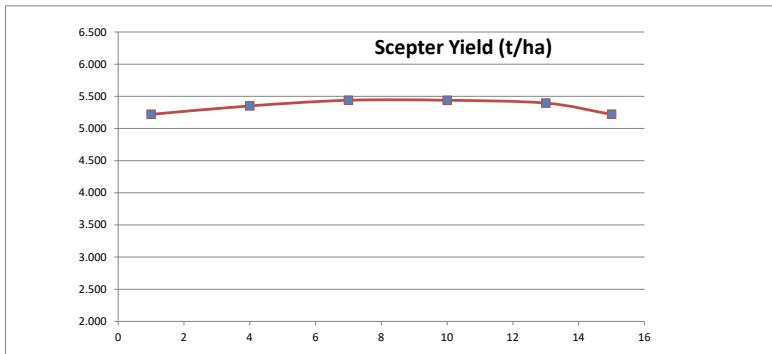

## HARVEST DATA - SEPWA Wheat Variety Trial -Neds Corner Trading (K Barrett), Munglinup Harvested 1st December 2020

Plot	Variety!	Plot Length	Plot Width	Area (ha)	Weight (kgs)	Yield (t/ha)	Plot 2	% of Site Mean
1	Scepter	192	12	0.23	1410	6.121	1	109%
2	Catapult	190	12	0.23	1232	5.404	4	96%
3	Scepter	190	12	0.23	1318	5.779	9	103%
4	Rockstar	190	12	0.23	1525	6.689	16	119%
5	Scepter	190	12	0.23	1337	5.866	25	104%
6	Denison WAGT 734	190	12	0.23	1223	5.364	36	96%
7	DS Pascal	190	12	0.23	1204	5.281	49	94%
8	Scepter	190	12	0.23	1275	5.592	64	100%
9	Vixen	190	12	0.23	1250	5.482	81	98%
10	LRPB Havoc	190	12	0.23	1300	5.702	100	102%
11	Scepter	190	12	0.23	1309	5.743	121	102%
12	Chief	190	12	0.23	1216	5.333	144	95%
13	Devil	190	12	0.23	1301	5.706	169	102%
14	Scepter	190	12	0.23	1250	5.483	196	98%
15	Sting RAC 2559	190	12	0.23	1248	5.474	225	98%
16	Illabo	190	12	0.23	1071	4.697	256	84%
17	Scepter	190	12	0.23	1305	5.725	289	102%

Plot	Variety!	Plot Length	Plot Width	Area (ha)	Weight (kgs)	Yield (t/ha)	Plot 2	% of Site Mean
1	Scepter	190	12	0.23	1190	5.219	1	98%
4	Scepter	190	12	0.23	1220	5.351	16	101%
7	Scepter	190	12	0.23	1240	5.439	49	102%
10	Scepter	190	12	0.23	1240	5.439	100	102%
13	Scepter	190	12	0.23	1230	5.395	169	102%
15	Scepter	190	12	0.23	1190	5.219	225	98%

### Plot Dimensions

**Length (m)** 192  
**Width (m)** 12  
**Plot Area (ha)** 0.23  
**Conversion Factor** 4.34

### Rainfall Data

**Growing Season (mm)** 324  
**Site Yield (t/ha)** 5.614  
**kg/mm - Rainfall** 17.3

RAINFALL 2020 (mm)	January	0	
	February	28.5	
	March	26.5	
	April	14	14
	May	24	38
	June	21	59
	July	47.5	106.5
	August	130.5	237
	September	47.5	284.5
	October	39.5	324
	November	85	
	Total	464	