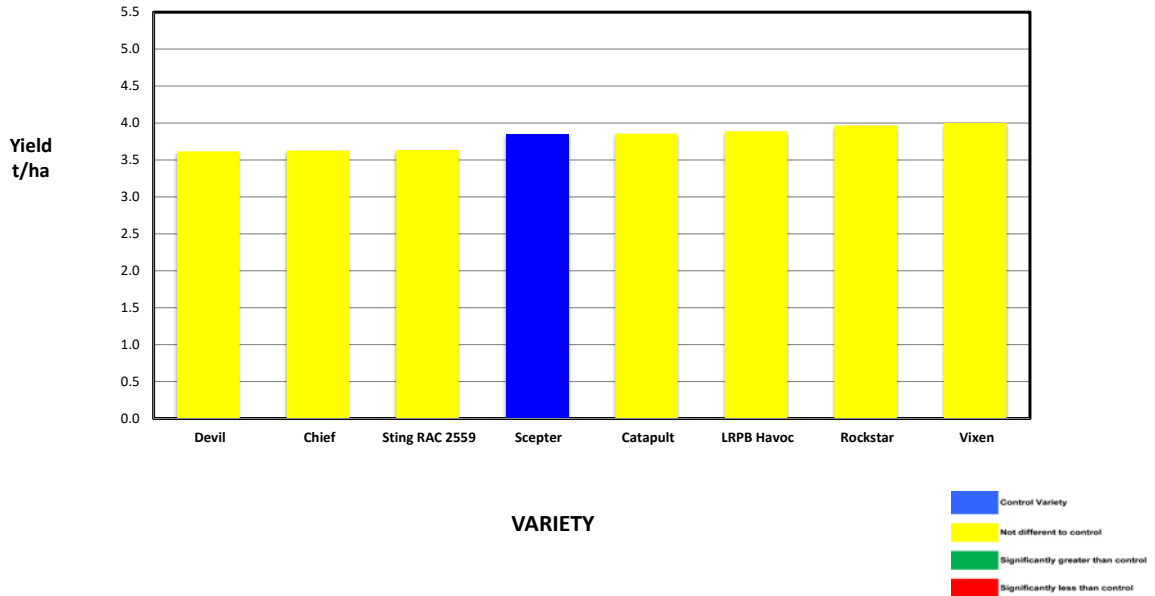

Plot Dimensions

Length (m)	Width (m)	Area (m2)	Conversion Factor
250	12	0.30	3.33

PLATINUM SPONSORS

DIAMOND SPONSORS

Seed Company Sponsors: AGT, Intergrain, Nuseed
 SeedNet, Pioneer, Bayer, Pacific Seeds, SeedForce

2020 SEPWA Wheat Variety Trial Yupiri (WA) Beaumont

Variety	Maturity	Yield (t/ha)	% of Scepter	Protein %	Gluten %	Starch %	Hect kg/ha	Screenings %	Falling Numbers	Grade
Devil	Early - Mid	3.615	91%	9.5	18.4	54.7	77.3	2.6	362	ASW1
Chief	Mid	3.629	92%	10.3	21.8	53.7	78.0	2.2	396	APW2
Sting RAC 2559	Early - Mid	3.636	92%	10.5	23.8	59.6	77.4	2.1	331	APW1
Scepter	Early - Mid	3.851	97%	11.2	25.7	54.3	77.5	2.7	384	APW1
Catapult	Mid- late	3.856	97%	9.2	18.2	57.2	78.1	1.5	358	ASW1
LRPB Havoc	Early - Mid	3.888	98%	9.6	19.6	56.5	78.1	1.3	264	AGP1
Rockstar	Mid- late	3.964	100%	9.0	16.7	53.2	79.3	1.8	259	AGP1
Vixen	Early - Mid	4.000	101%	9.5	18.7	54.5	75.5	1.7	214	AGP1

Plot Dimensions

Length (m) 250
Width (m) 12
Plot Area (ha) 0.30
Conversion Factor 3.33

Rainfall Data

Growing Season (mm) 164.2
Site Yield (t/ha) 3.82
kg/mm - Rainfall 23.3

RAINFALL 2020 (mm)	January	18.8	Cumulative Growing Season Rainfall	
	February	38		
	March	32.4		
	April	8.4		8.4
	May	14.4		22.8
	June	11		33.8
	July	26		59.8
	August	62.4		122.2
	September	22		144.2
	October	20		164.2
	November	65		
	Total	318.4		