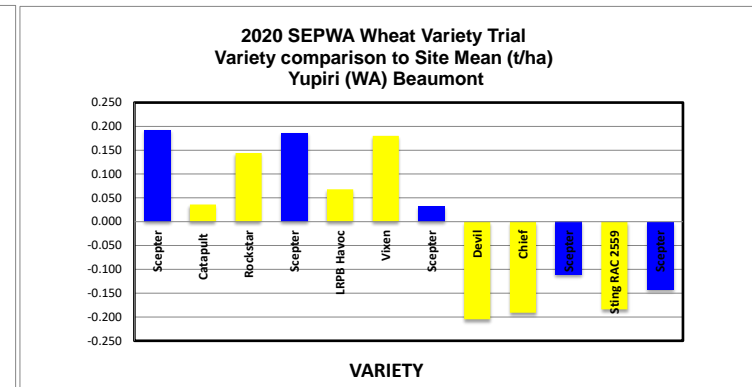

HARVEST DATA - SEPWA Wheat Variety Trial - Yupiri (WA) Beaumont Harvested 26th November 2020

Plot	Variety!	Plot Length	Plot Width	Area (ha)	Weight (kgs)	Yield (t/ha)	Plot 2	% of Site Mean
1	Scepter	250	12	0.30	1203	4.011	1	105%
2	Catapult	250	12	0.30	1157	3.856	4	101%
3	Rockstar	250	12	0.30	1189	3.964	9	104%
4	Scepter	250	12	0.30	1202	4.006	16	105%
5	LRPB Havoc	250	12	0.30	1166	3.888	25	102%
6	Vixen	250	12	0.30	1200	4.000	36	105%
7	Scepter	250	12	0.30	1156	3.852	49	101%
8	Devil	250	12	0.30	1085	3.615	64	95%
9	Chief	250	12	0.30	1089	3.629	81	95%
10	Scepter	250	12	0.30	1113	3.709	100	97%
11	Sting RAC 2559	250	12	0.30	1091	3.636	121	95%
12	Scepter	250	12	0.30	1103	3.678	144	96%

Average of Yield (t/ha)	
Variety!	Total
Devil	3.615
Chief	3.629
Sting RAC 2559	3.636
Scepter	3.851
Catapult	3.856
LRPB Havoc	3.888
Rockstar	3.964
Vixen	4.000
Grand Total	3.820

Plot	Variety!	Plot Length	Plot Width	Area (ha)	Weight (kgs)	Yield (t/ha)	Plot 2	% of Site Mean
1	Scepter	250	12	0.30	1203	4.011	1	105%
4	Scepter	250	12	0.30	1202	4.006	16	105%
7	Scepter	250	12	0.30	1156	3.852	49	101%
10	Scepter	250	12	0.30	1113	3.709	100	97%
12	Scepter	250	12	0.30	1103	3.678	144	96%