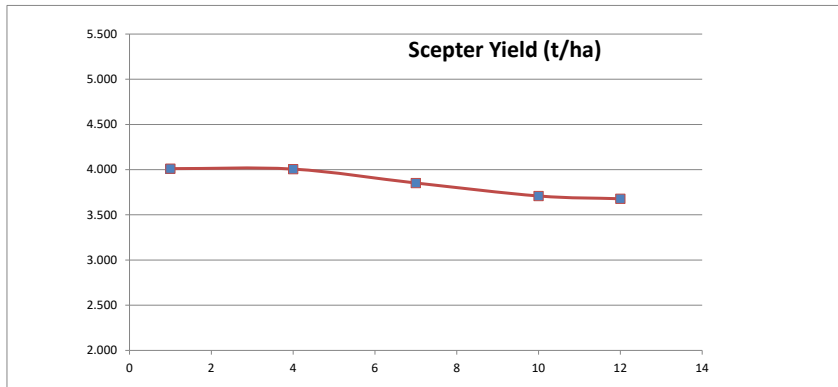

HARVEST DATA - SEPWA Wheat Variety Trial - Yupiri (WA) Beaumont Harvested 26th November 2020

Plot	Variety!	Plot Length	Plot Width	Area (ha)	Weight (kgs)	Yield (t/ha)	Plot 2	% of Site Mean
1	Scepter	250	12	0.30	1203	4.011	1	105%
2	Catapult	250	12	0.30	1157	3.856	4	101%
3	Rockstar	250	12	0.30	1189	3.964	9	104%
4	Scepter	250	12	0.30	1202	4.006	16	105%
5	LRPB Havoc	250	12	0.30	1166	3.888	25	102%
6	Vixen	250	12	0.30	1200	4.000	36	105%
7	Scepter	250	12	0.30	1156	3.852	49	101%
8	Devil	250	12	0.30	1085	3.615	64	95%
9	Chief	250	12	0.30	1089	3.629	81	95%
10	Scepter	250	12	0.30	1113	3.709	100	97%
11	Sting RAC 2559	250	12	0.30	1091	3.636	121	95%
12	Scepter	250	12	0.30	1103	3.678	144	96%

Average of Yield (t/ha)	
Variety!	Total
Devil	3.615
Chief	3.629
Sting RAC 2559	3.636
Scepter	3.851
Catapult	3.856
LRPB Havoc	3.888
Rockstar	3.964
Vixen	4.000
Grand Total	3.820

Plot	Variety!	Plot Length	Plot Width	Area (ha)	Weight (kgs)	Yield (t/ha)	Plot 2	% of Site Mean
1	Scepter	250	12	0.30	1203	4.011	1	105%
4	Scepter	250	12	0.30	1202	4.006	16	105%
7	Scepter	250	12	0.30	1156	3.852	49	101%
10	Scepter	250	12	0.30	1113	3.709	100	97%
12	Scepter	250	12	0.30	1103	3.678	144	96%

Site Details

Soil Description: Sand over Clay Duplex
Date Sown: Friday, 15 May 2020
Date Harvested: Thursday, 26 November 2020
Seeding Rate: 75 kg/ha

Statistical Analysis

Site Mean (t/ha) 3.820
Probability 0.529
Least significant difference 5% 0.481
CV % 4.1

Plot Dimensions

Length (m) 250
Width (m) 12
Plot Area (ha) 0.30
Conversion Factor 3.33

Rainfall Data

Growing Season (mm) 164.2
Site Yield (t/ha) 3.82
kg/mm - Rainfall 23.3

RAINFALL 2020 (mm)	January	18.8	Cumulative Growing Season Rainfall	
	February	38		
	March	32.4		
	April	8.4		8.4
	May	14.4		22.8
	June	11		33.8
	July	26		59.8
	August	62.4		122.2
	September	22		144.2
	October	20		164.2
	November	65		
	Total	318.4		