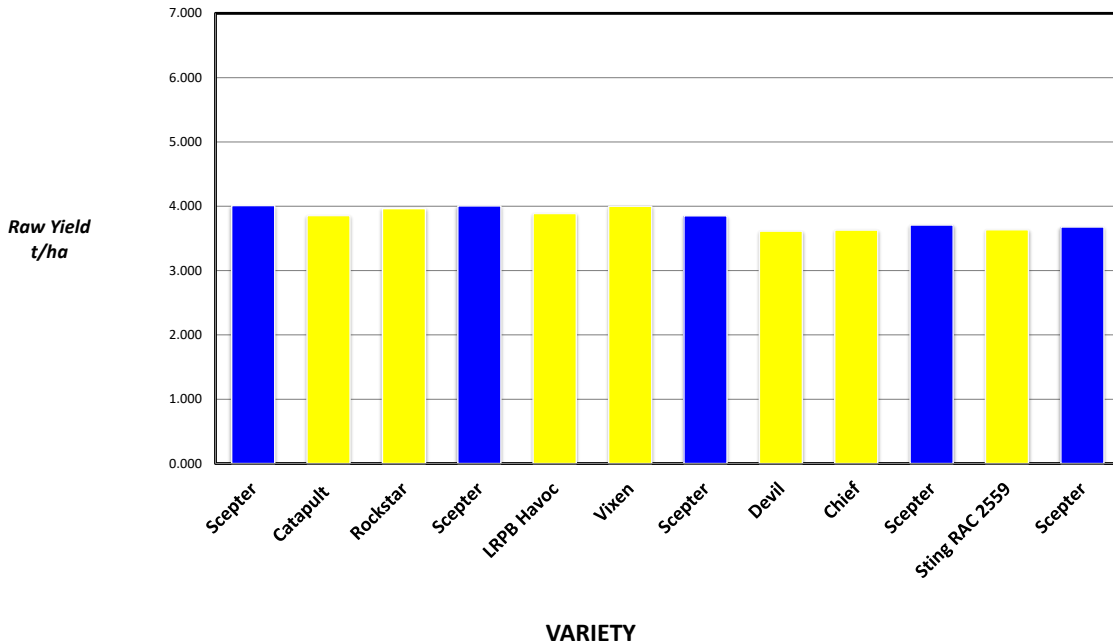

HARVEST DATA - SEPWA Wheat Variety Trial - Yupiri (WA) Beaumont Harvested 26th November 2020

Plot	Variety!	Plot Length	Plot Width	Area (ha)	Weight (kgs)	Yield (t/ha)	Plot 2	% of Site Mean
1	Scepter	250	12	0.30	1203	4.011	1	105%
2	Catapult	250	12	0.30	1157	3.856	4	101%
3	Rockstar	250	12	0.30	1189	3.964	9	104%
4	Scepter	250	12	0.30	1202	4.006	16	105%
5	LRPB Havoc	250	12	0.30	1166	3.888	25	102%
6	Vixen	250	12	0.30	1200	4.000	36	105%
7	Scepter	250	12	0.30	1156	3.852	49	101%
8	Devil	250	12	0.30	1085	3.615	64	95%
9	Chief	250	12	0.30	1089	3.629	81	95%
10	Scepter	250	12	0.30	1113	3.709	100	97%
11	Sting RAC 2559	250	12	0.30	1091	3.636	121	95%
12	Scepter	250	12	0.30	1103	3.678	144	96%

Average of Yield (t/ha)	
Variety!	Total
Devil	3.615
Chief	3.629
Sting RAC 2559	3.636
Scepter	3.851
Catapult	3.856
LRPB Havoc	3.888
Rockstar	3.964
Vixen	4.000
Grand Total	3.820

Plot	Variety!	Plot Length	Plot Width	Area (ha)	Weight (kgs)	Yield (t/ha)	Plot 2	% of Site Mean
1	Scepter	250	12	0.30	1203	4.011	1	105%
4	Scepter	250	12	0.30	1202	4.006	16	105%
7	Scepter	250	12	0.30	1156	3.852	49	101%
10	Scepter	250	12	0.30	1113	3.709	100	97%
12	Scepter	250	12	0.30	1103	3.678	144	96%

PLATINUM SPONSORS

DIAMOND SPONSORS

Seed Company Sponsors: AGT, Intergrain, Nuseed
SeedNet, Pioneer, Bayer, Pacific Seeds, SeedForce

2020 SEPWA Wheat Variety Trial Yupiri (WA) Beaumont

Plot	Variety!	Yield (t/ha)	% of Site Mean
1	Scepter	4.011	105%
2	Catapult	3.856	101%
3	Rockstar	3.964	104%
4	Scepter	4.006	105%
5	LRPB Havoc	3.888	102%
6	Vixen	4.000	105%
7	Scepter	3.852	101%
8	Devil	3.615	95%
9	Chief	3.629	95%
10	Scepter	3.709	97%
11	Sting RAC 2559	3.636	95%
12	Scepter	3.678	96%

Site Details

Soil Description: Sand over Clay Duplex
Date Sown: Friday, 15 May 2020
Date Harvested: Thursday, 26 November 2020
Seeding Rate: 75 kg/ha

Statistical Analysis

Site Mean (t/ha) 3.820
Probability 0.529
Least significant difference 5% 0.481
CV % 4.1